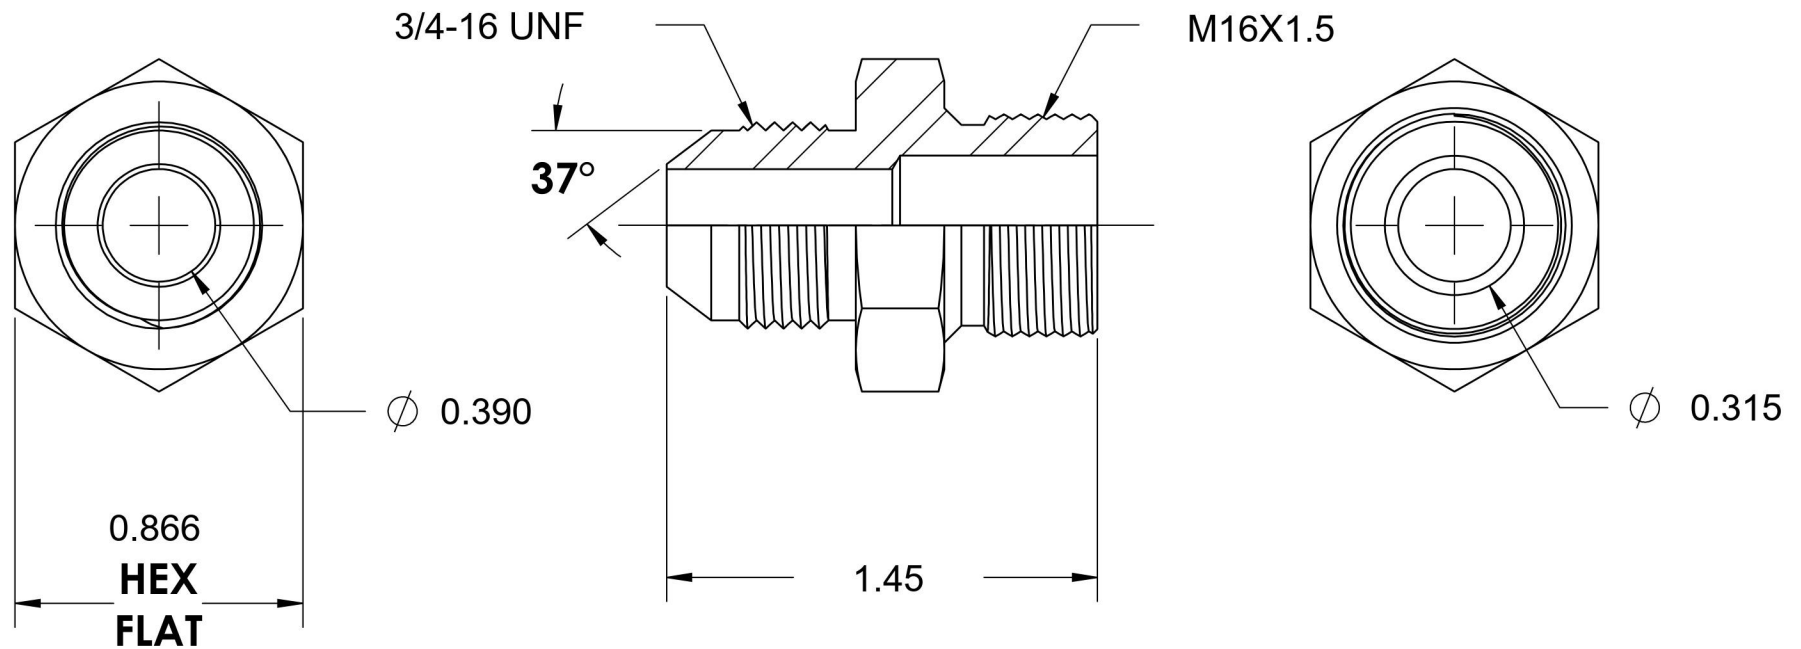

# 7005-08-16-SS

Stainless Steel, SAE J514 37° Flare Male Metric Port/Line Connector, 1/2" Male JIC x M16X1.5 Male Metric 60° Line/Port

6701 Cochran Road  
Solon, Ohio 44139  
Phone: (440) 248-1880  
Toll Free: 1-888-331-1523

<b>Temperature Rating</b> -425°F to 1200°F	<b>Material</b> 316/316L Stainless Steel	<b>Industry Standards</b> SAE J514, ISO 9974	<b>Series</b> 7005-SS
<b>Pressure Rating</b> 6000 psi	<b>Finish</b> Passivated		<b>Series Description</b> SAE J514 37° Flare Male Metric Port/Line Connector