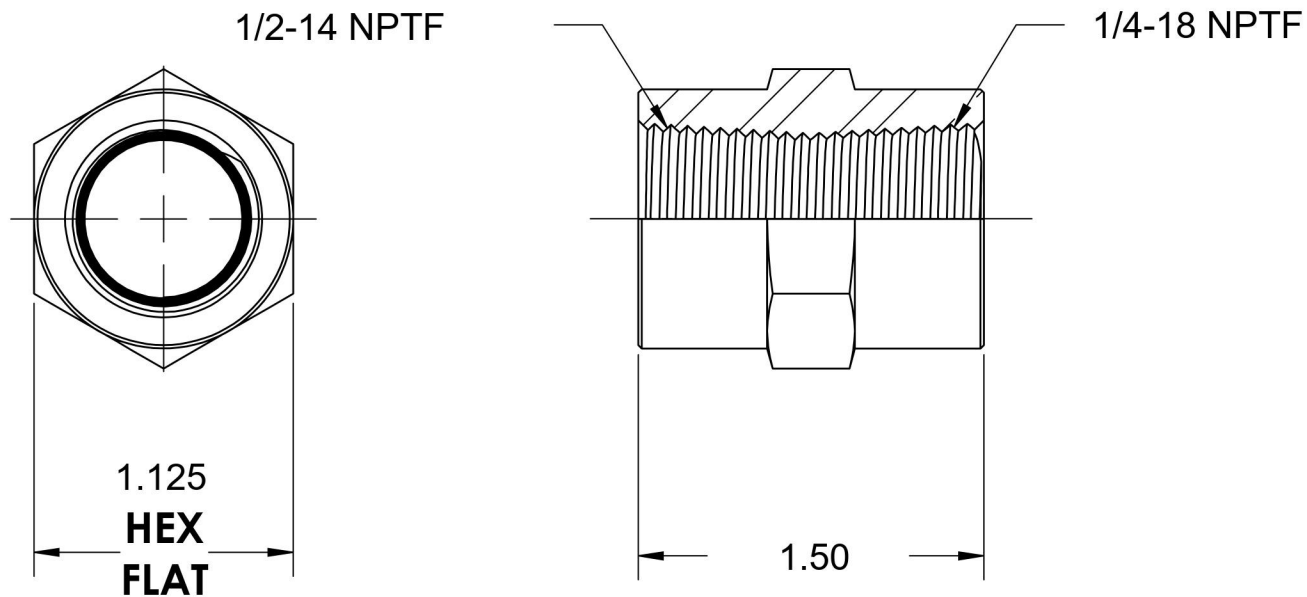

5000-08-04

Steel, SAE J514 Pipe Hex Coupling, 1/2" Female NPTF x 1/4" Female NPTF

6701 Cochran Road
Solon, Ohio 44139
Phone: (440) 248-1880
Toll Free: 1-888-331-1523

Temperature Rating -65°F to 500°F	Material C1045/12L14 Steel	Industry Standards SAE J514 , SAE J476 ASTM B633	Series 5000
Pressure Rating 5000 psi	Finish Trivalent Zinc		Series Description SAE J514 Pipe Hex Coupling