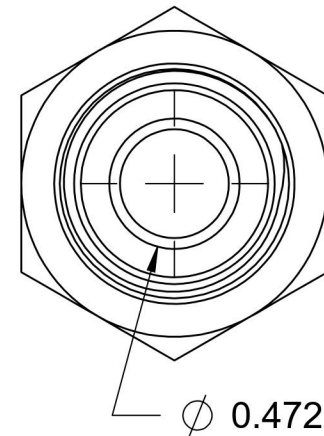

7002-10-10

Steel, SAE J514 37° Flare Male BSPP Port/Line Connector, 5/8" Male JIC x 5/8-14 Male BSPP 60° Line/Port

6701 Cochran Road
Solon, Ohio 44139
Phone: (440) 248-1880
Toll Free: 1-888-331-1523

Temperature Rating	Material	Industry Standards	Series
-65°F to 500°F	C1045/12L14 Steel	SAE J514, ISO 1179	7002
Pressure Rating	Finish	ISO 8434-6, ASTM B633	Series Description
2900 psi	Trivalent Zinc		SAE J514 37° Flare Male BSPP Port/Line Connector