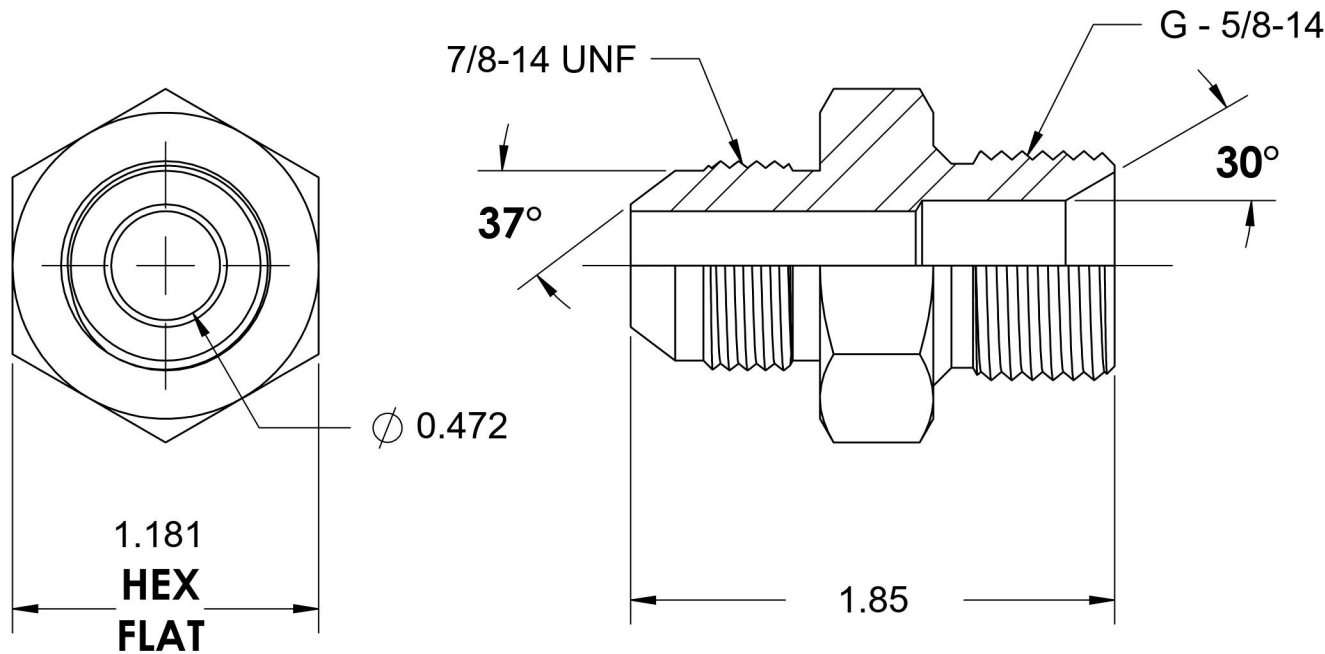

7002-10-10

Steel, SAE J514 37° Flare Male BSPP Port/Line Connector, 5/8" Male JIC x 5/8-14 Male BSPP 60° Line/Port

6701 Cochran Road
Solon, Ohio 44139
Phone: (440) 248-1880
Toll Free: 1-888-331-1523

Temperature Rating	Material	Industry Standards	Series
-65°F to 500°F	C1045/12L14 Steel	SAE J514, ISO 1179	7002
Pressure Rating	Finish	ISO 8434-6, ASTM B633	Series Description
2900 psi	Trivalent Zinc		SAE J514 37° Flare Male BSPP Port/Line Connector