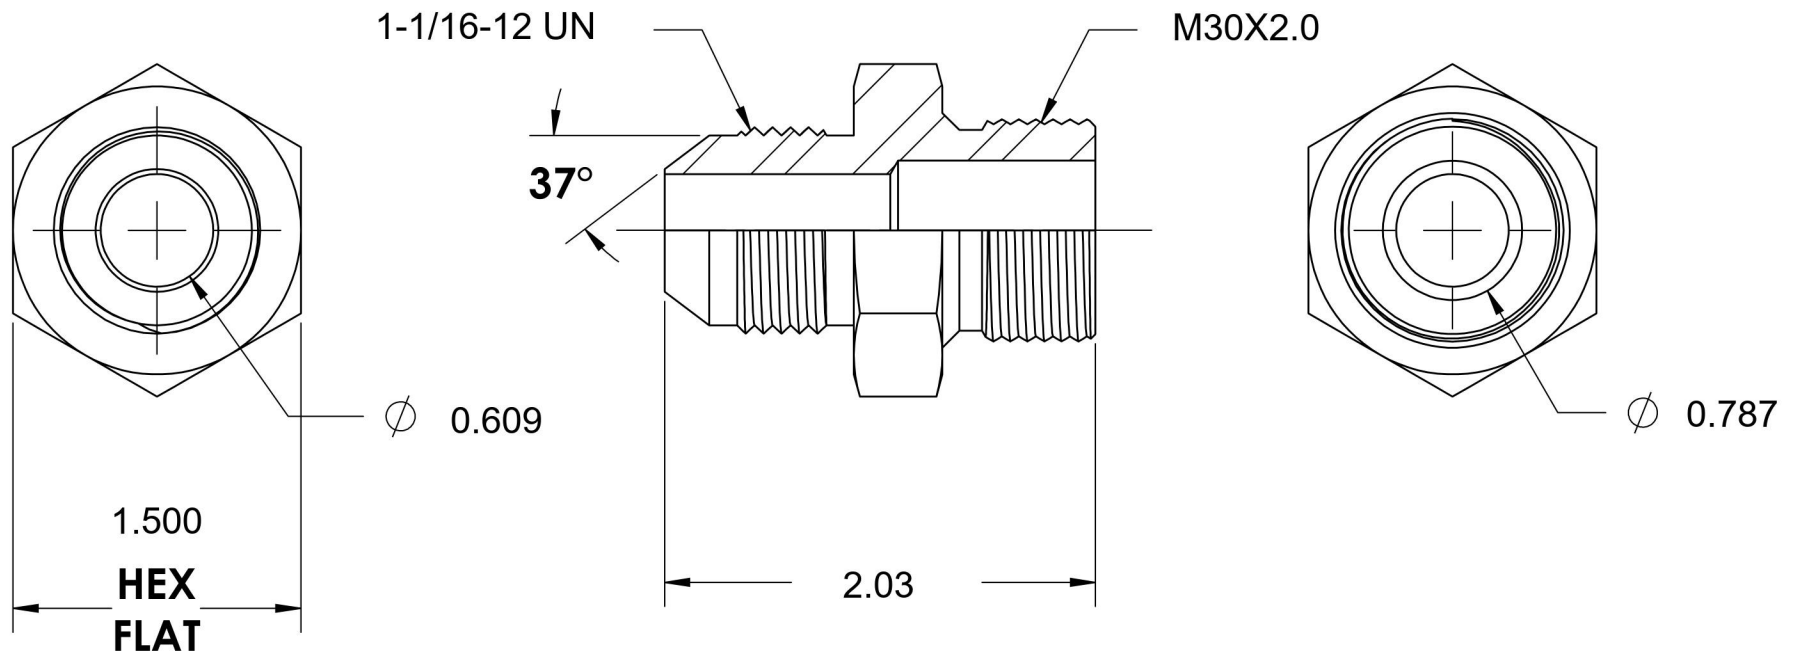

# 7005-12-30

Steel, SAE J514 37° Flare Male Metric Port/Line Connector, 3/4" Male JIC x M30X2.0 Male Metric 60° Line/Port

6701 Cochran Road  
Solon, Ohio 44139  
Phone: (440) 248-1880  
Toll Free: 1-888-331-1523

<b>Temperature Rating</b>	<b>Material</b>	<b>Industry Standards</b>	<b>Series</b>
-65°F to 500°F	C1045/12L14 Steel	SAE J514, ISO 9974	7005
<b>Pressure Rating</b>	<b>Finish</b>	ASTM B633	<b>Series Description</b>
5000 psi	Trivalent Zinc		SAE J514 37° Flare Male Metric Port/Line Connector