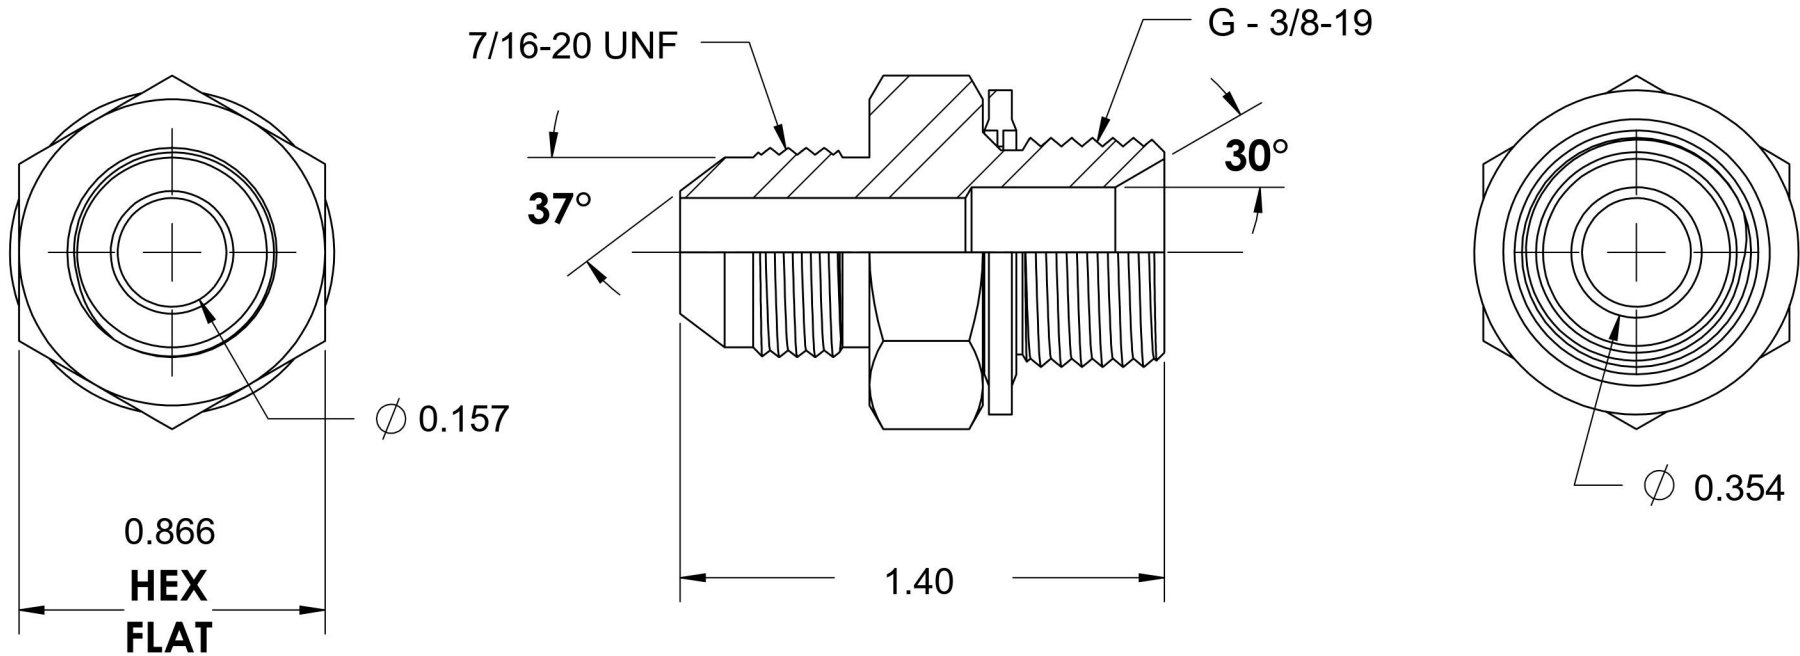

7002-04-06-SS-BS

Stainless Steel, SAE J514 37° Flare BSPP Type (D) Bonded Seal Port/Line Adapter, 1/4" Male JIC x 3/8-19 Male BSPP 60° Line/Port

6701 Cochran Road
Solon, Ohio 44139
Phone: (440) 248-1880
Toll Free: 1-888-331-1523

Temperature Rating	Material	Industry Standards	Series
-22°F to 257°F	316/316L Stainless Steel	SAE J514, ISO 1179	7002-BS-SS
Pressure Rating	Finish		Series Description
5100 psi	Passivated		SAE J514 37° Flare BSPP Type (D) Bonded Seal Port/Line Adapter