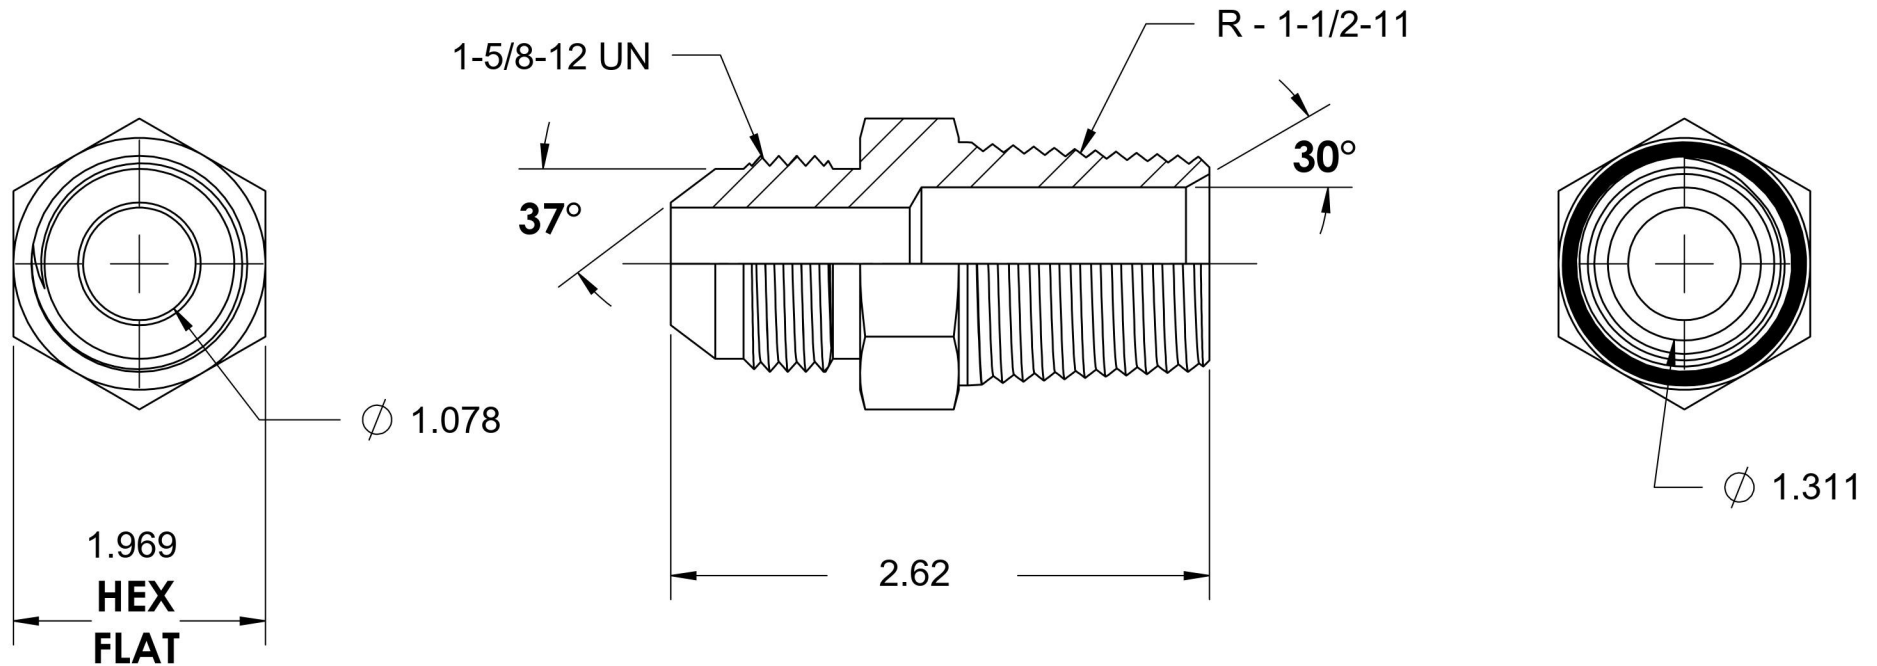

# 7000-20-24

Steel, SAE J514 37° Flare Male BSPT Connector, 1-1/4" Male JIC x 1-1/2" Male BSPT 30°

6701 Cochran Road  
Solon, Ohio 44139  
Phone: (440) 248-1880  
Toll Free: 1-888-331-1523

<b>Temperature Rating</b>	<b>Material</b>	<b>Industry Standards</b>	<b>Series</b>
-65°F to 500°F	C1045/12L14 Steel	SAE J514, ISO 7-1	7000
<b>Pressure Rating</b>	<b>Finish</b>	ASTM B633	<b>Series Description</b>
2300 psi	Trivalent Zinc		SAE J514 37° Flare Male BSPT Connector