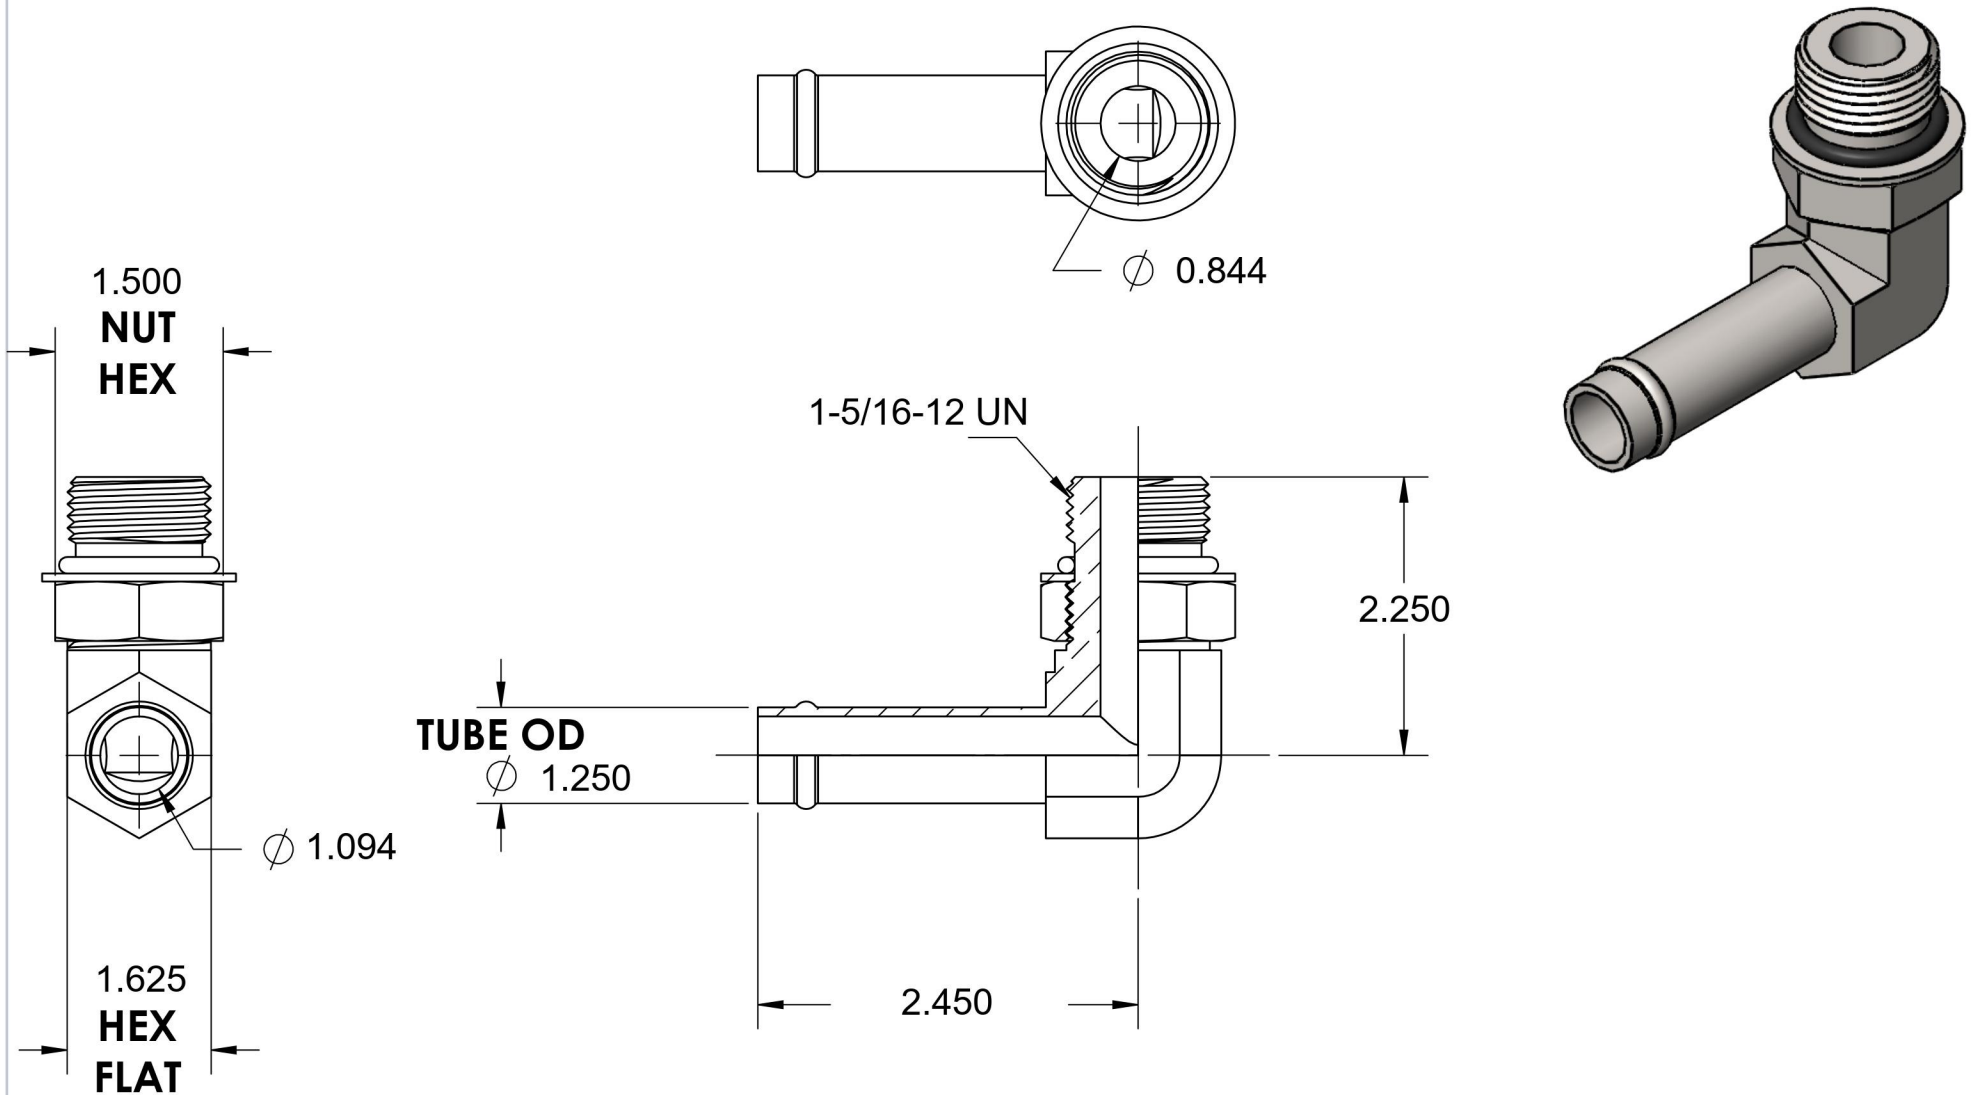

4601-20-16-NWO-FG

Steel, SAE J1231 Hose Bead 90° Adjustable Port Elbow, 1-1/4" Beaded Hose Barb x 1-5/16-12 Male Adjustable ORB

6701 Cochran Road
Solon, Ohio 44139
Phone: (440) 248-1880
Toll Free: 1-888-331-1523

Temperature Rating

-40°F to 250°F

Pressure Rating

150 psi

Material

C1045 Steel

Finish

Trivalent Zinc

Industry Standards

SAE J1231-2, SAE J1926-3
SAE J515, ASTM B633

Series

4601-NWO-FG

Series Description

SAE J1231 Hose Bead
90° Adjustable Port Elbow