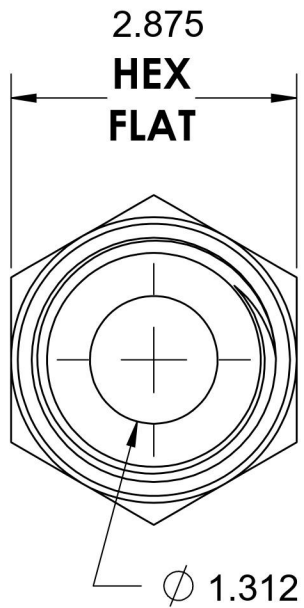

6405-24-32-O

Steel, SAE J1926 O-Ring Boss Female Adapter, 1-7/8-12 Male ORB x 2" Female NPTF

1-7/8-12 UN

6701 Cochran Road
Solon, Ohio 44139
Phone: (440) 248-1880
Toll Free: 1-888-331-1523

Temperature Rating