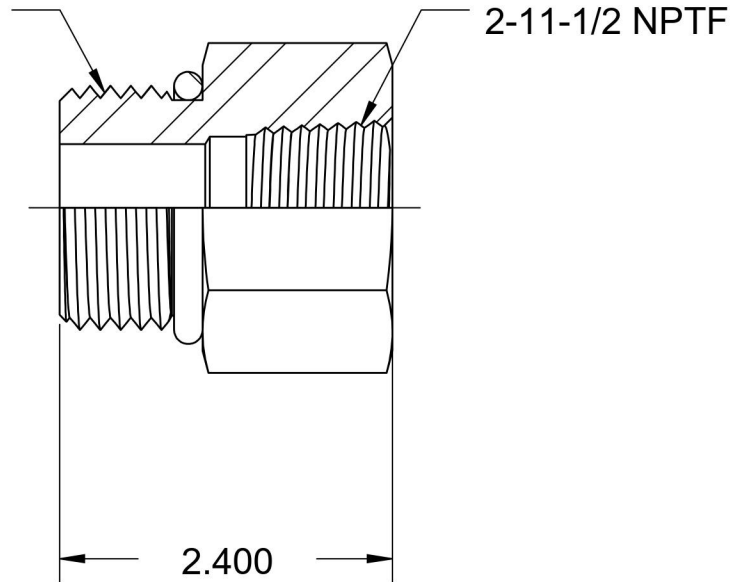

6405-24-32-O

Steel, SAE J1926 O-Ring Boss Female Adapter, 1-7/8-12 Male ORB x 2" Female NPTF

1-7/8-12 UN

6701 Cochran Road
Solon, Ohio 44139
Phone: (440) 248-1880
Toll Free: 1-888-331-1523

Temperature Rating

-40°F to 250°F

Pressure Rating

2000 psi

Material

C1045 / 12L14 Steel

Finish

Trivalent Zinc

Industry Standards