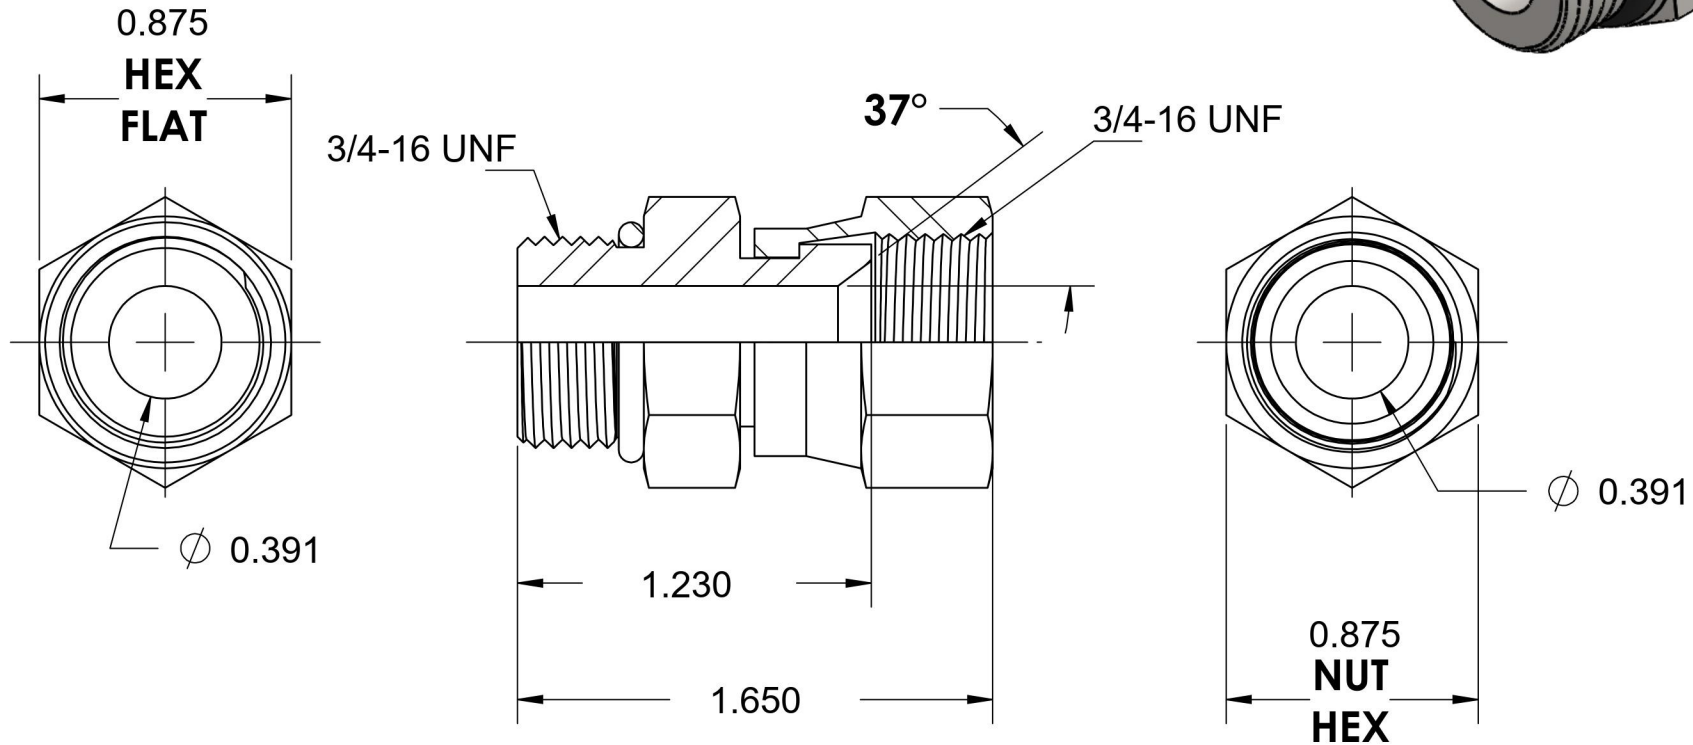

# 6402-08-08-O-SS

Stainless Steel, SAE J514 37° Flare Swivel Port Connector, 3/4-16 Male ORB x 1/2" Female JIC Swivel

6701 Cochran Road  
Solon, Ohio 44139  
Phone: (440) 248-1880  
Toll Free: 1-888-331-1523

<b>Temperature Rating</b>	<b>Material</b>	<b>Industry Standards</b>	<b>Series</b>
-40°F to 250°F	316/316L Stainless Steel	SAE J514, SAE J1926-3	6402-O-SS
<b>Pressure Rating</b>	<b>Finish</b>		<b>Series Description</b>
7200 psi	Passivated		SAE J514 37° Flare Swivel Port Connector