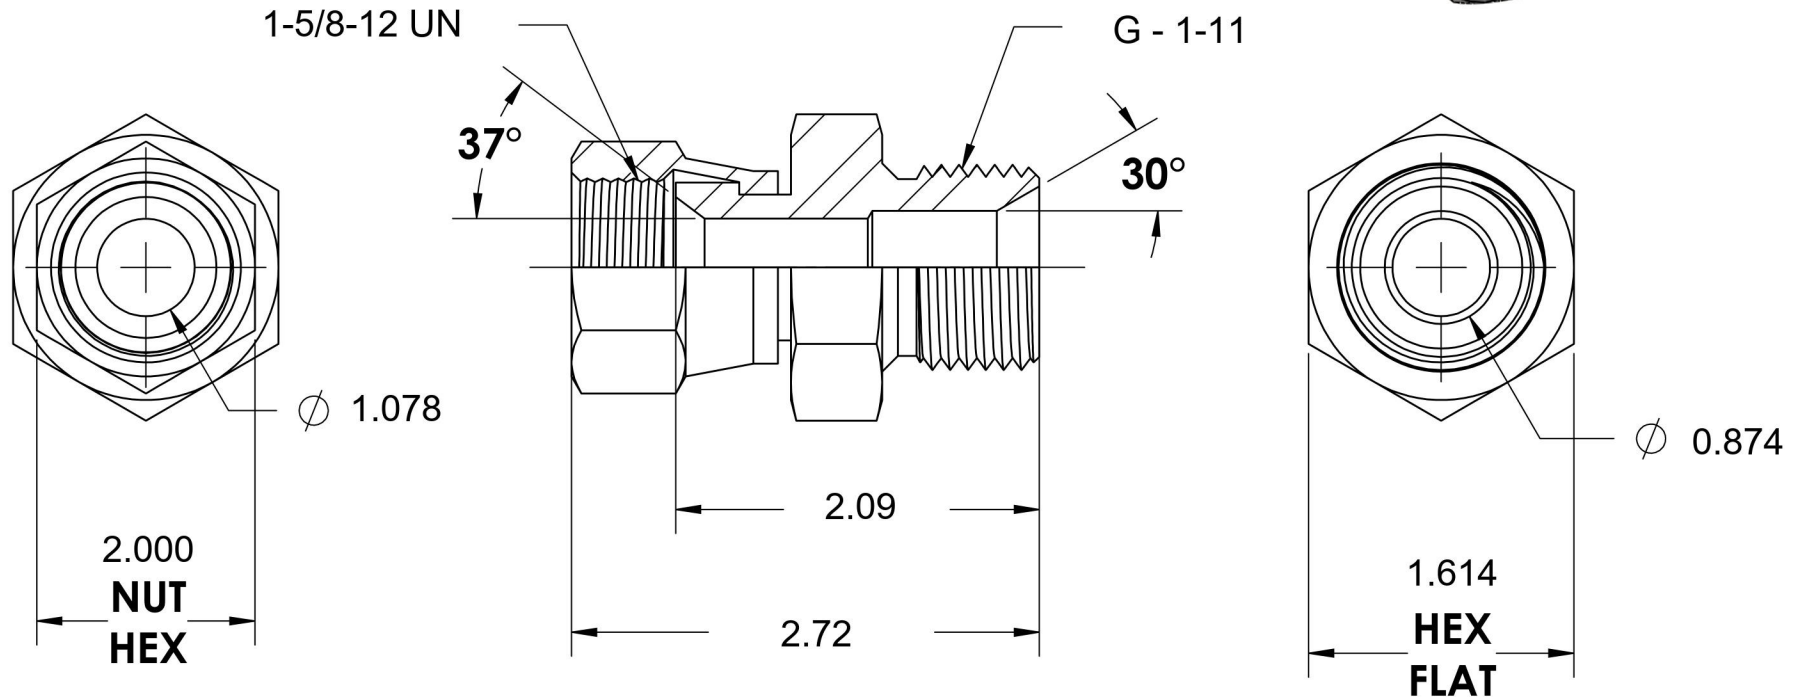

# 7022-20-16-SS

Stainless Steel, SAE J514 37° Flare Swivel Male BSPP Port/Line Connector, 1-1/4" Female JIC Swivel x 1-11 Male BSPP 60° Line/Port

6701 Cochran Road  
Solon, Ohio 44139  
Phone: (440) 248-1880  
Toll Free: 1-888-331-1523

<b>Temperature Rating</b>	<b>Material</b>	<b>Industry Standards</b>	<b>Series</b>
-425°F to 1200°F	316/316L Stainless Steel	SAE J514, ISO 1179	7022-SS
<b>Pressure Rating</b>	<b>Finish</b>	ISO 8434-6	<b>Series Description</b>
1700 psi	Passivated		SAE J514 37° Flare Swivel Male BSPP Port/Line Connector