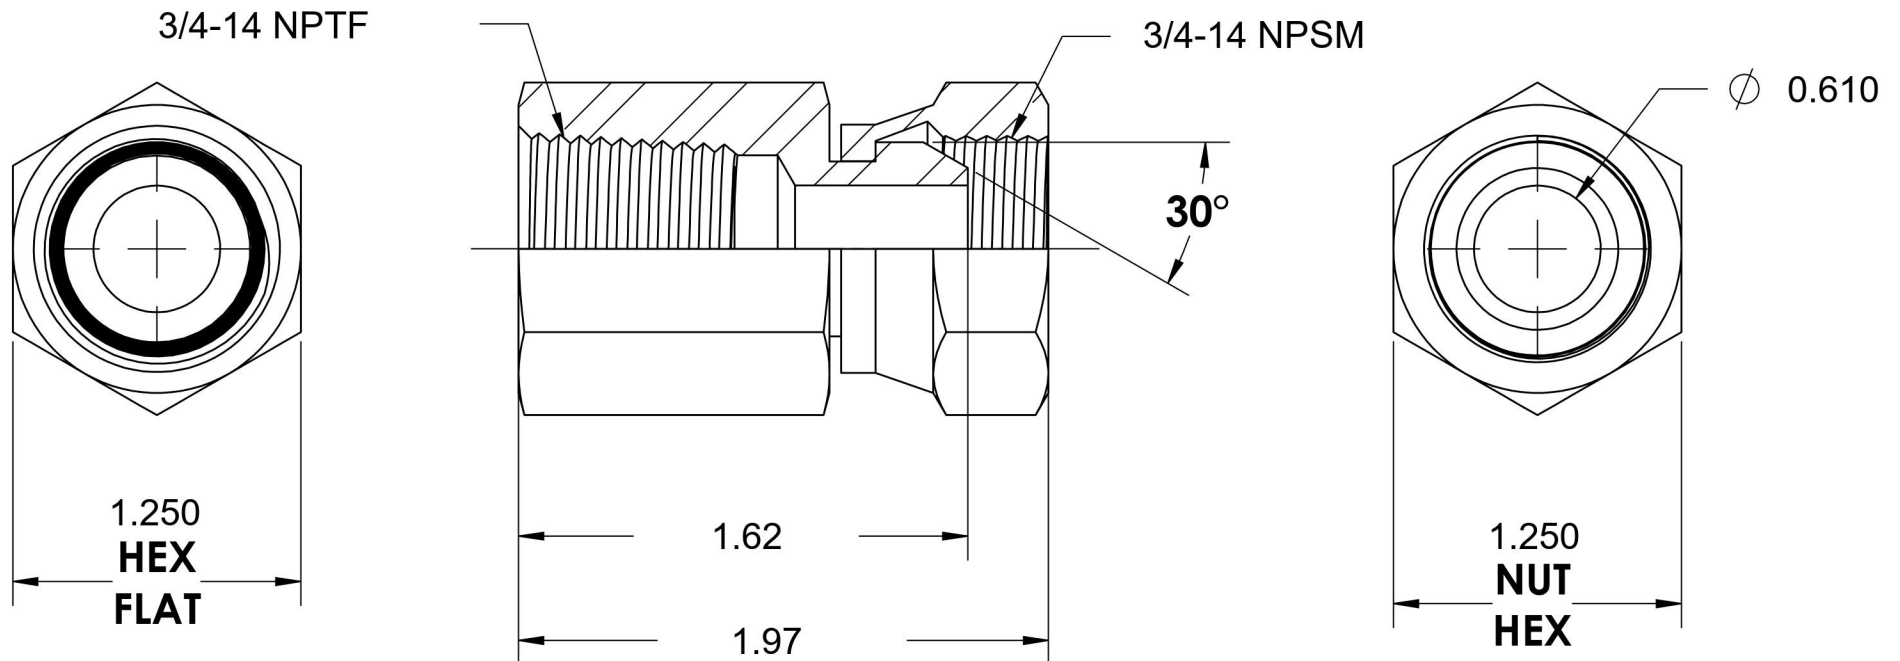

1405-12-12

Steel, SAE J514 NPSM Swivel Female Connector, 3/4" Female NPTF x 3/4" Female NPSM Swivel

6701 Cochran Road
Solon, Ohio 44139
Phone: (440) 248-1880
Toll Free: 1-888-331-1523

Temperature Rating -65°F to 500°F	Material C1045/12L14 Steel	Industry Standards SAE J514, SAE J476 ASTM B633	Series 1405
Pressure Rating 4000 psi	Finish Trivalent Zinc		Series Description SAE J514 NPSM Swivel Female Connector