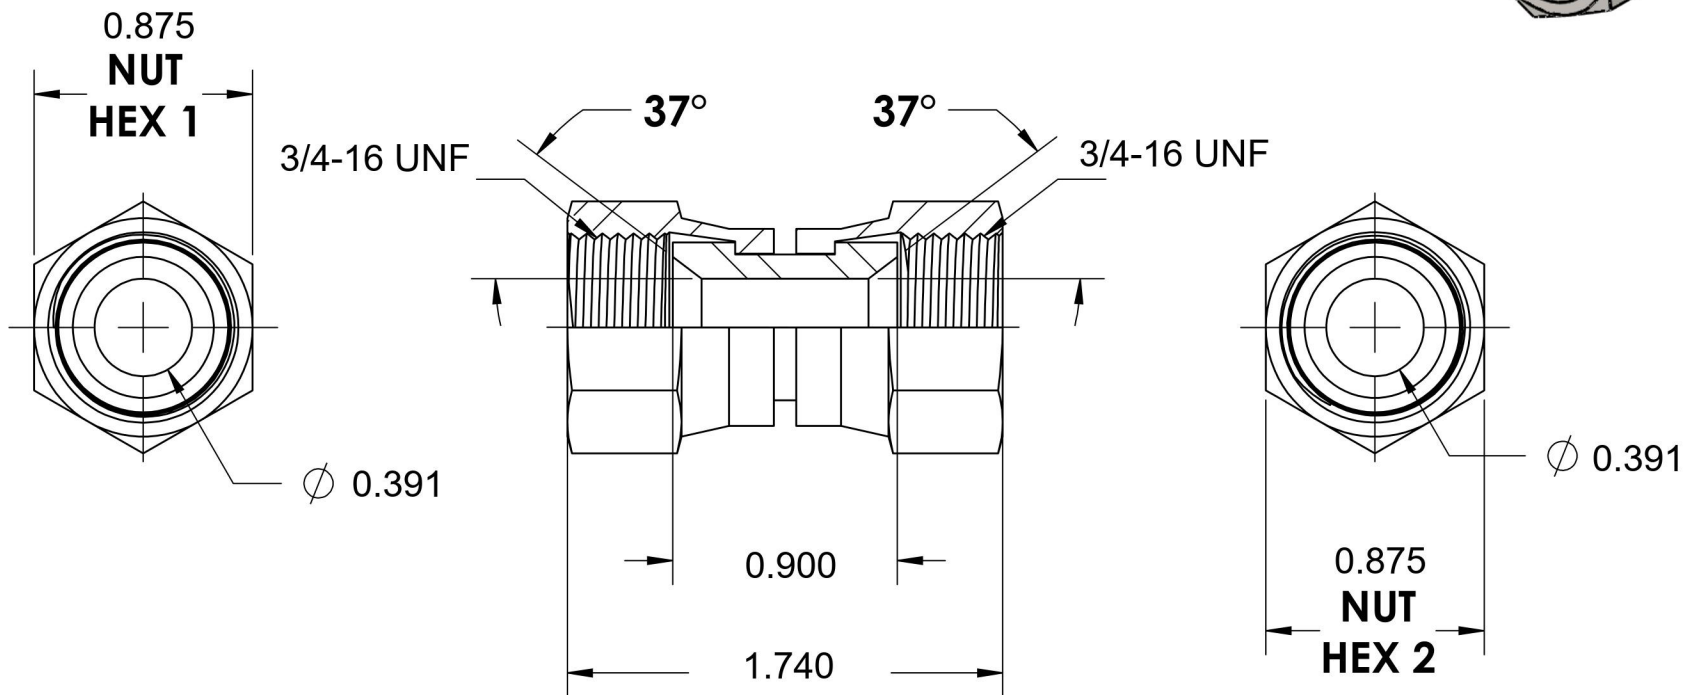

# 6565-08-08

Steel, SAE J514 37° Flare Swivel Union, 1/2" Female JIC Swivel

6701 Cochran Road  
Solon, Ohio 44139  
Phone: (440) 248-1880  
Toll Free: 1-888-331-1523

<b>Temperature Rating</b>	<b>Material</b>	<b>Industry Standards</b>	<b>Series</b>
-65°F to 500°F	C1045/12L14 Steel	SAE J514, ASTM B633	6565
<b>Pressure Rating</b>	<b>Finish</b>		<b>Series Description</b>
6000 psi	Trivalent Zinc		SAE J514 37° Flare Swivel Union