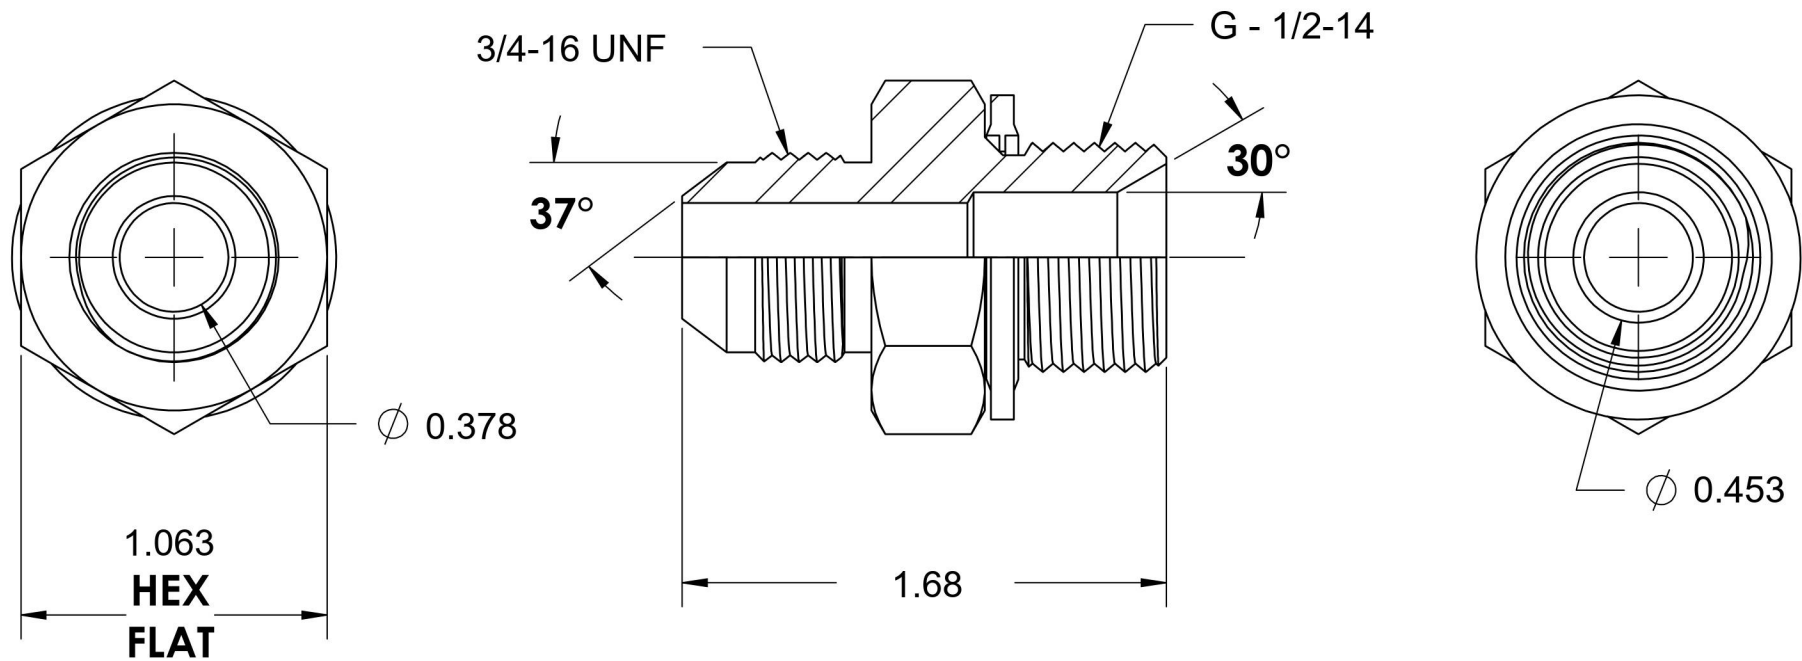

# 7002-08-08-BS

Steel, SAE J514 37° Flare BSPP Type (D) Bonded Seal Port/Line Adapter, 1/2" Male JIC x 1/2-14 Male BSPP 60° Line/Port

6701 Cochran Road  
Solon, Ohio 44139  
Phone: (440) 248-1880  
Toll Free: 1-888-331-1523

<b>Temperature Rating</b>	<b>Material</b>	<b>Industry Standards</b>	<b>Series</b>
-22°F to 257°F	C1045/12L14 Steel	SAE J514, ISO 1179	7002-BS
<b>Pressure Rating</b>	<b>Finish</b>	ASTM B633	<b>Series Description</b>
2900 psi	Trivalent Zinc		SAE J514 37° Flare BSPP Type (D) Bonded Seal Port/Line Adapter