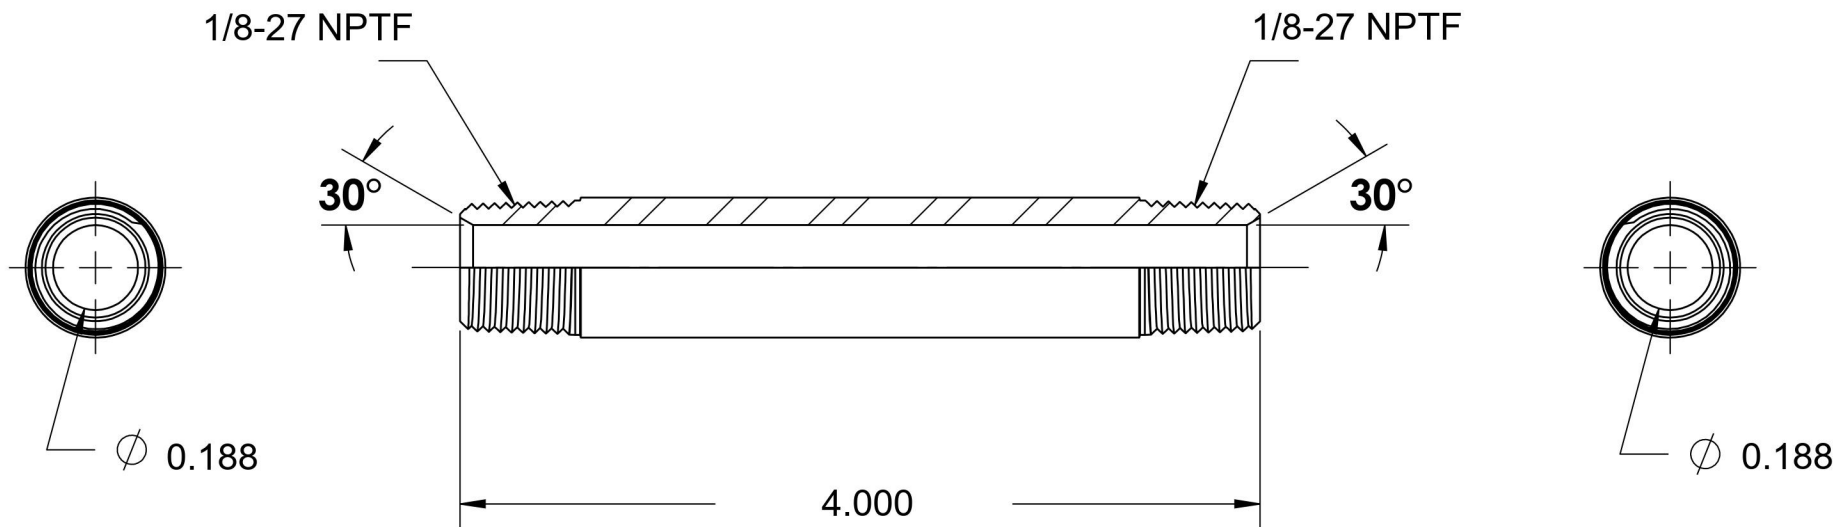

5404-N-02X4.000-SS

Stainless Steel, SAE J514 Pipe Long Nipple, 1/8" Male NPTF 30° x 1/8" Male NPTF 30°

6701 Cochran Road
Solon, Ohio 44139
Phone: (440) 248-1880
Toll Free: 1-888-331-1523

| | | | |
|---------------------------|--------------------------|---------------------------|---------------------------|
| Temperature Rating | Material | Industry Standards | Series |
| -425°F to 1200°F | 316/316L Stainless Steel | SAE J514, SAE J476 | 5404-N-SS |
| Pressure Rating | Finish | | Series Description |
| 7200 psi | Passivated | | SAE J514 Pipe Long Nipple |