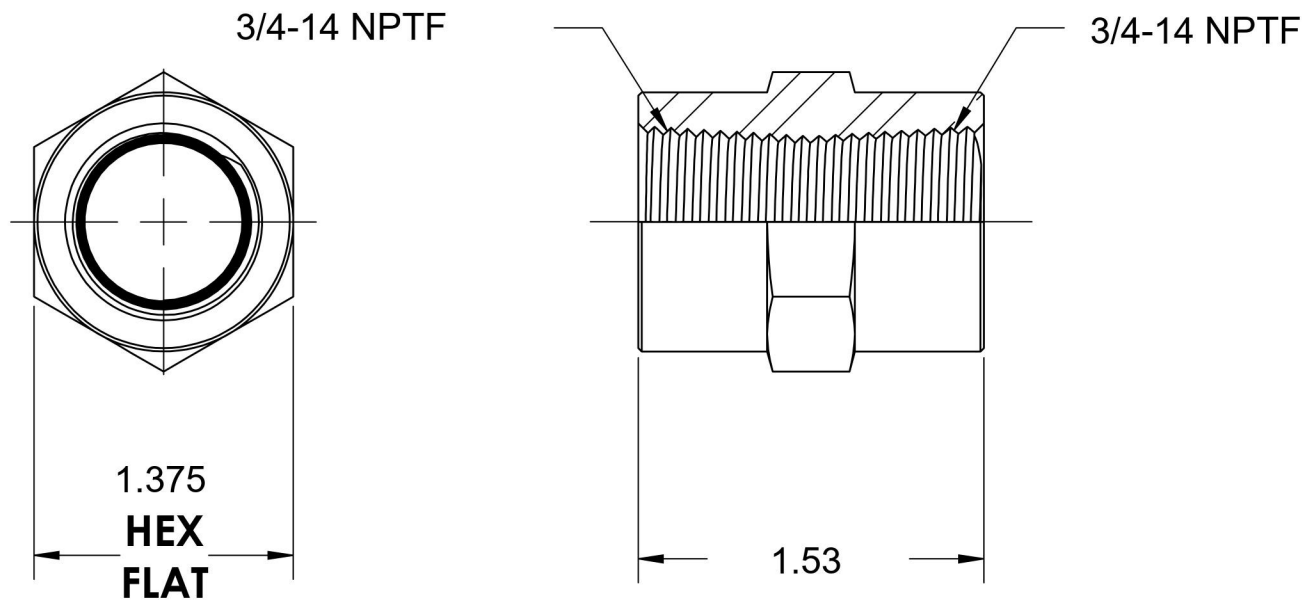

5000-12-12-SS

Stainless Steel, SAE J514 Pipe Hex Coupling, 3/4" Female NPTF x 3/4" Female NPTF

6701 Cochran Road
Solon, Ohio 44139
Phone: (440) 248-1880
Toll Free: 1-888-331-1523

Temperature Rating -425°F to 1200°F	Material 316/316L Stainless Steel	Industry Standards SAE J514 , SAE J476	Series 5000-SS
Pressure Rating 4800 psi	Finish Passivated		Series Description SAE J514 Pipe Hex Coupling