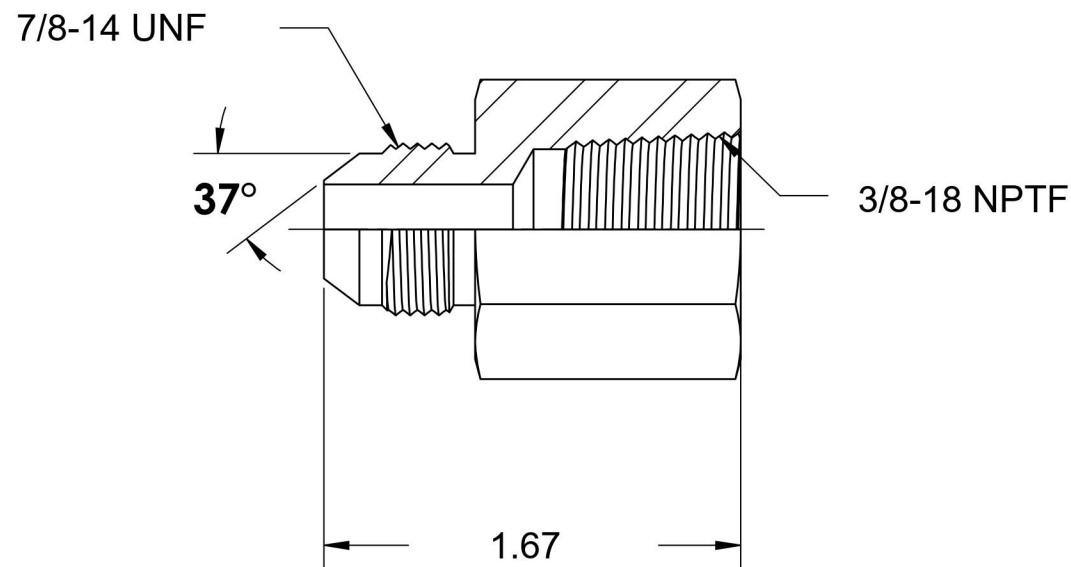

2405-10-06

Steel, SAE J514 Flared Tube Female Connector, 5/8" Male JIC x 3/8" Female NPTF

6701 Cochran Road
Solon, Ohio 44139
Phone: (440) 248-1880
Toll Free: 1-888-331-1523

Temperature Rating

-65°F to 500°F

Series

2405

Series Description

SAE J514 Flared Tube
Female Connector