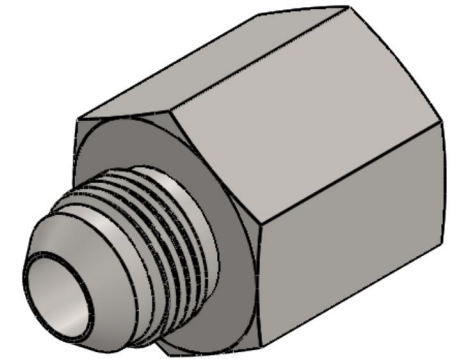

2405-10-06

Steel, SAE J514 Flared Tube Female Connector, 5/8" Male JIC x 3/8" Female NPTF

6701 Cochran Road
Solon, Ohio 44139
Phone: (440) 248-1880
Toll Free: 1-888-331-1523

Temperature Rating

-65°F to 500°F

Series

2405

Series Description

SAE J514 Flared Tube
Female Connector