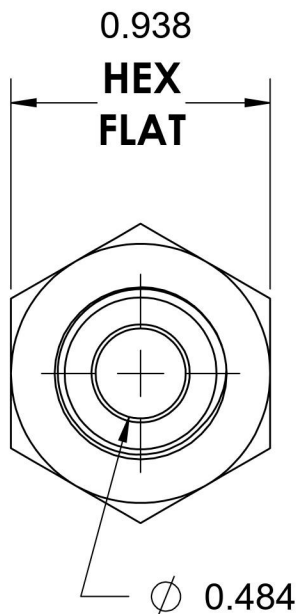

2405-10-06

Steel, SAE J514 Flared Tube Female Connector, 5/8" Male JIC x 3/8" Female NPTF

6701 Cochran Road
Solon, Ohio 44139
Phone: (440) 248-1880
Toll Free: 1-888-331-1523

Temperature Rating

-65°F to 500°F

Series

2405

Series Description

SAE J514 Flared Tube
Female Connector