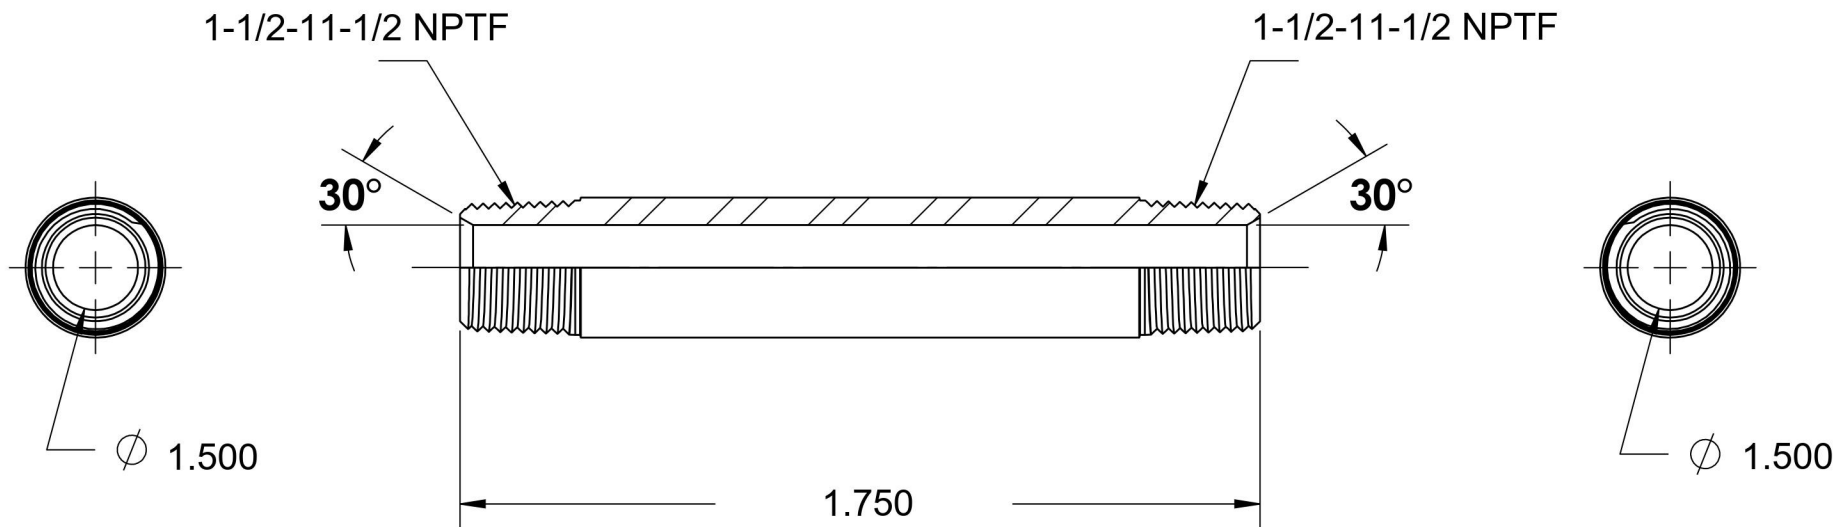

# 5404-N-24X1.750

Steel, SAE J514 Pipe Long Nipple, 1-1/2" Male NPTF 30° x 1-1/2" Male NPTF 30°

6701 Cochran Road  
Solon, Ohio 44139  
Phone: (440) 248-1880  
Toll Free: 1-888-331-1523