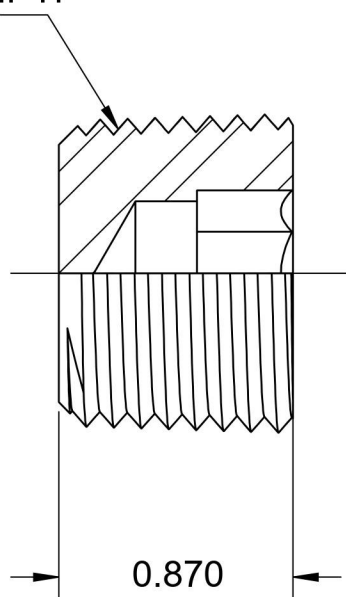

5406-HP-32

Steel, SAE J531 Pipe Hollow Hex Plug, 2" Male NPTF

2-11-1/2 NPTF

6701 Cochran Road
Solon, Ohio 44139
Phone: (440) 248-1880
Toll Free: 1-888-331-1523

Temperature Rating

-65°F to 500°F

Pressure Rating

5406-HP

Series Description

SAE J531 Pipe Hollow Hex Plug