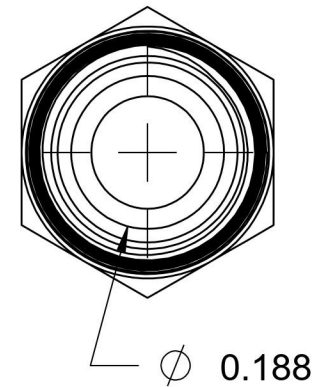

# 2404-04-02-B

Brass, SAE J514 37° Flare Male Connector, 1/4" Male JIC x 1/8" Male NPTF 30°

6701 Cochran Road  
Solon, Ohio 44139  
Phone: (440) 248-1880  
Toll Free: 1-888-331-1523

<b>Temperature Rating</b> -325°F to 400°F	<b>Material</b> C360 Brass	<b>Industry Standards</b> SAE J514 , SAE J476	<b>Series</b> 2404-B
<b>Pressure Rating</b> 3300 psi	<b>Finish</b> Natural Finish		<b>Series Description</b> SAE J514 37° Flare Male Connector