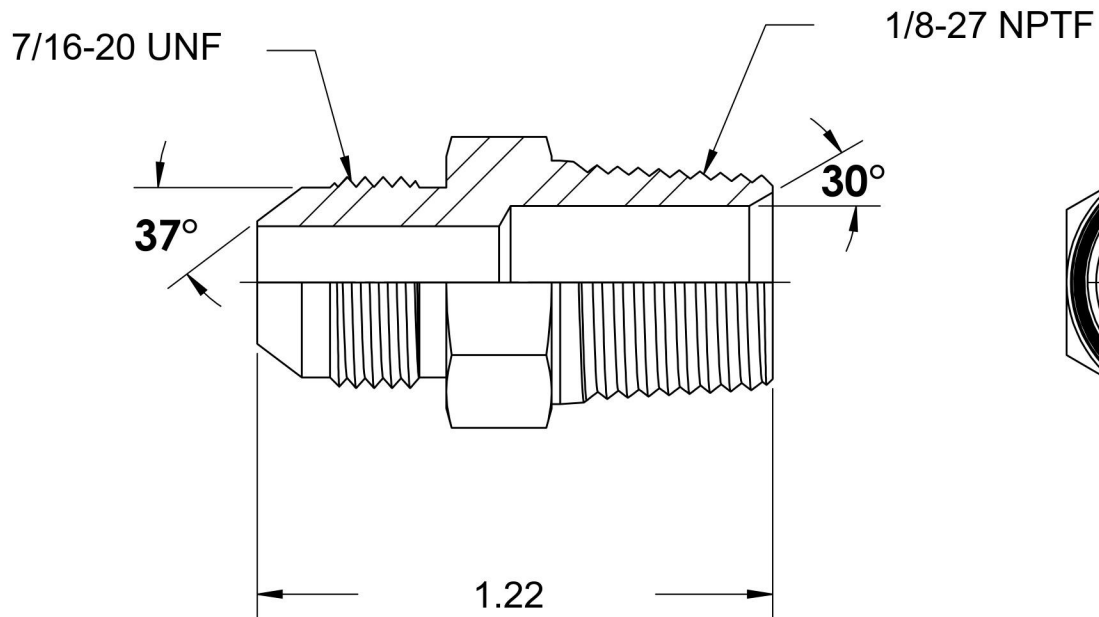

# 2404-04-02-B

Brass, SAE J514 37° Flare Male Connector, 1/4" Male JIC x 1/8" Male NPTF 30°

6701 Cochran Road  
Solon, Ohio 44139  
Phone: (440) 248-1880  
Toll Free: 1-888-331-1523

<b>Temperature Rating</b> -325°F to 400°F	<b>Material</b> C360 Brass	<b>Industry Standards</b> SAE J514 , SAE J476	<b>Series</b> 2404-B
<b>Pressure Rating</b> 3300 psi	<b>Finish</b> Natural Finish		<b>Series Description</b> SAE J514 37° Flare Male Connector