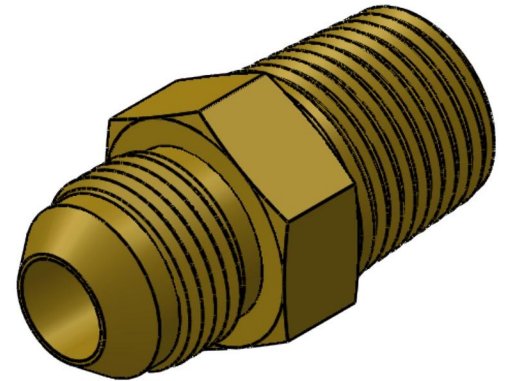

# 2404-04-02-B

Brass, SAE J514 37° Flare Male Connector, 1/4" Male JIC x 1/8" Male NPTF 30°

6701 Cochran Road  
Solon, Ohio 44139  
Phone: (440) 248-1880  
Toll Free: 1-888-331-1523

<b>Temperature Rating</b> -325°F to 400°F	<b>Material</b> C360 Brass	<b>Industry Standards</b> SAE J514 , SAE J476	<b>Series</b> 2404-B
<b>Pressure Rating</b> 3300 psi	<b>Finish</b> Natural Finish		<b>Series Description</b> SAE J514 37° Flare Male Connector