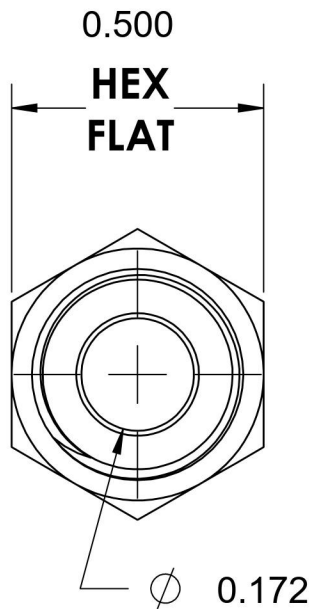

# 2404-04-02-B

Brass, SAE J514 37° Flare Male Connector, 1/4" Male JIC x 1/8" Male NPTF 30°

6701 Cochran Road  
Solon, Ohio 44139  
Phone: (440) 248-1880  
Toll Free: 1-888-331-1523

<b>Temperature Rating</b> -325°F to 400°F	<b>Material</b> C360 Brass	<b>Industry Standards</b> SAE J514 , SAE J476	<b>Series</b> 2404-B
<b>Pressure Rating</b> 3300 psi	<b>Finish</b> Natural Finish		<b>Series Description</b> SAE J514 37° Flare Male Connector