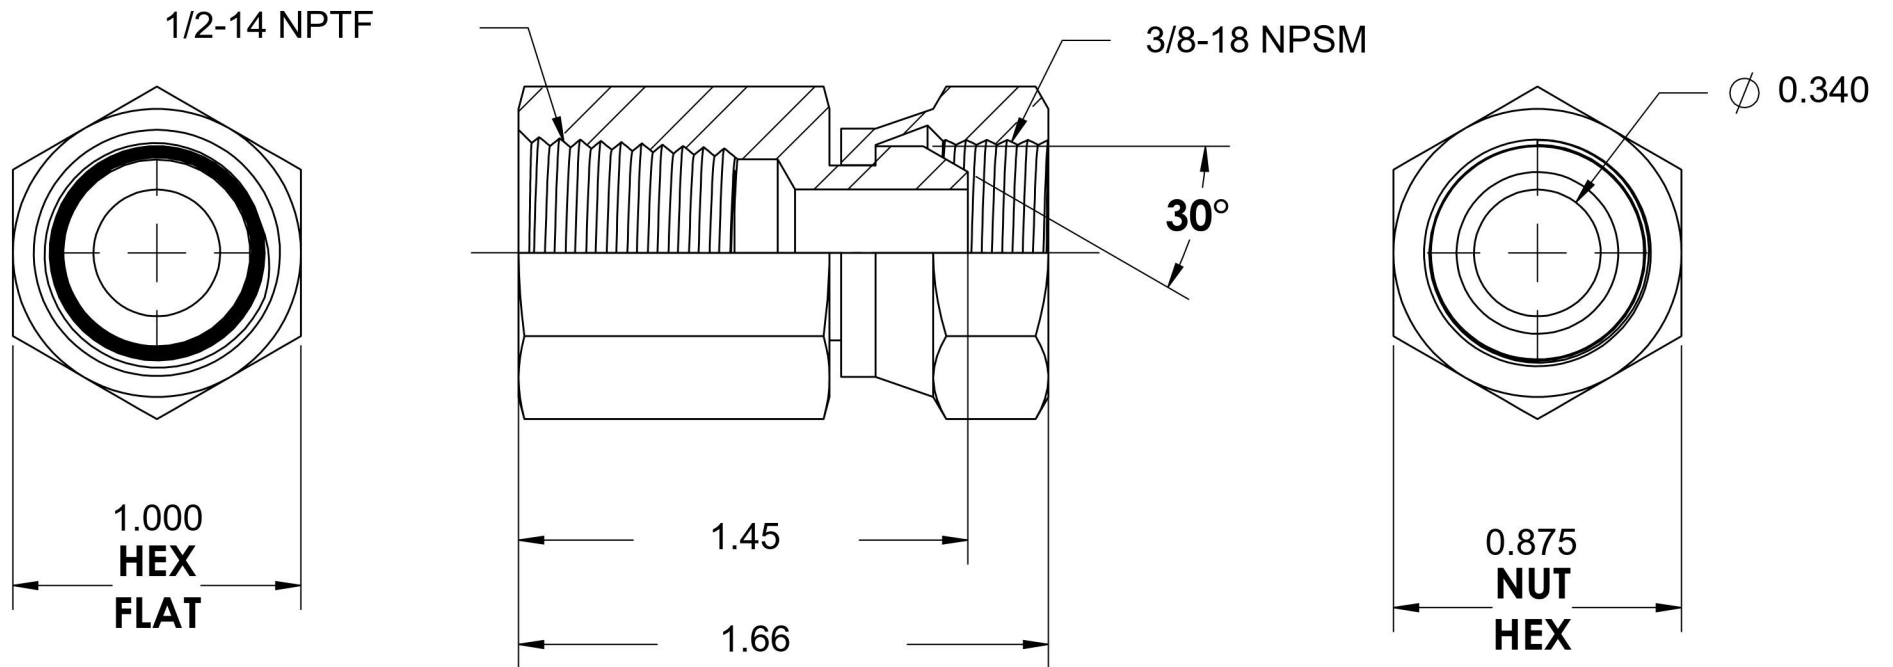

1405-08-06-SS

Stainless Steel, SAE J514 NPSM Swivel Female Connector, 1/2" Female NPTF x 3/8" Female NPSM Swivel

6701 Cochran Road
Solon, Ohio 44139
Phone: (440) 248-1880
Toll Free: 1-888-331-1523

Temperature Rating	-425°F to 1200°F	Material	316/316L Stainless Steel	Industry Standards	SAE J514, SAE J476	Series	1405-SS
Pressure Rating	5000 psi	Finish	Passivated			Series Description	SAE J514 NPSM Swivel Female Connector