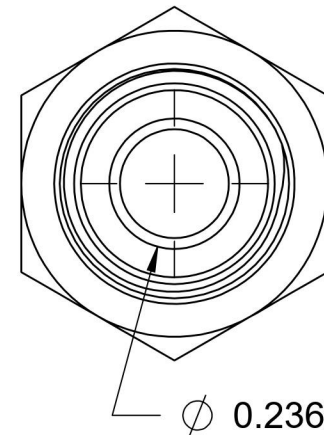

7002-10-04-SS

Stainless Steel, SAE J514 37° Flare Male BSPP Port/Line Connector, 5/8" Male JIC x 1/4-19 Male BSPP 60° Line/Port

6701 Cochran Road
Solon, Ohio 44139
Phone: (440) 248-1880
Toll Free: 1-888-331-1523