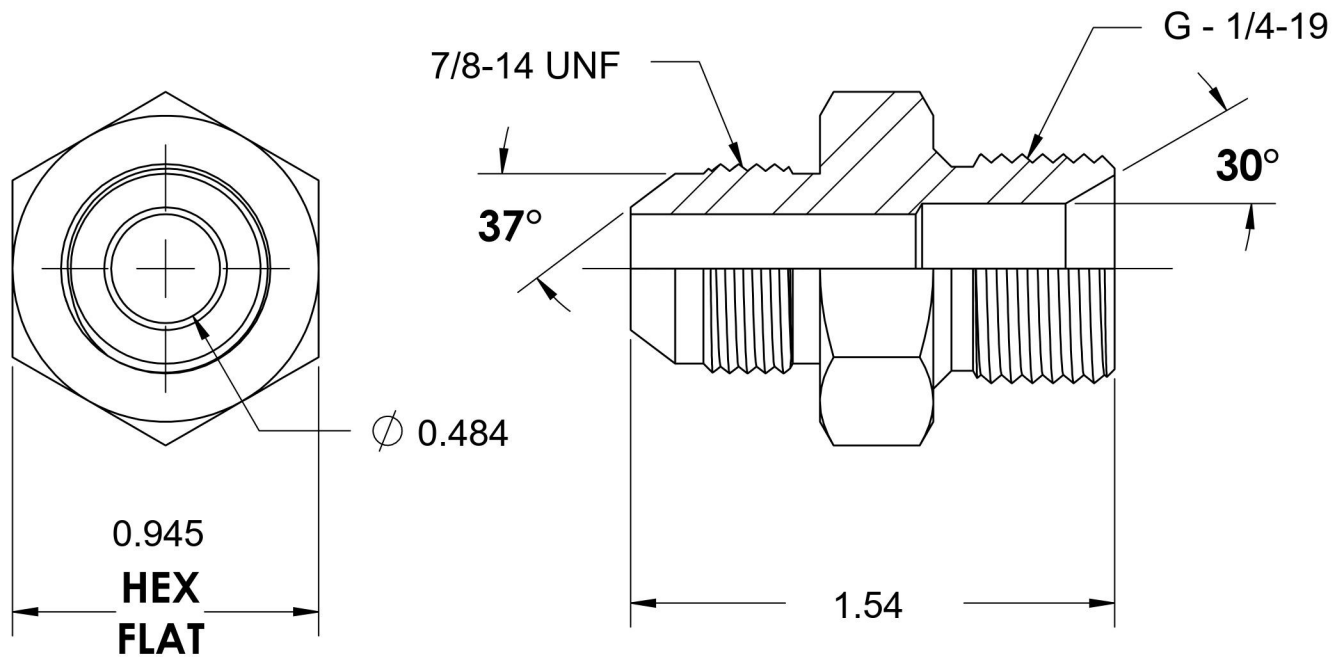

7002-10-04-SS

Stainless Steel, SAE J514 37° Flare Male BSPP Port/Line Connector, 5/8" Male JIC x 1/4-19 Male BSPP 60° Line/Port

6701 Cochran Road
Solon, Ohio 44139
Phone: (440) 248-1880
Toll Free: 1-888-331-1523

Temperature Rating	Material	Industry Standards	Series
-425°F to 1200°F	316/316L Stainless Steel	SAE J514, ISO 1179	7002-SS
Pressure Rating	Finish	ISO 8434-6	Series Description
5100 psi	Passivated		SAE J514 37° Flare Male BSPP Port/Line Connector