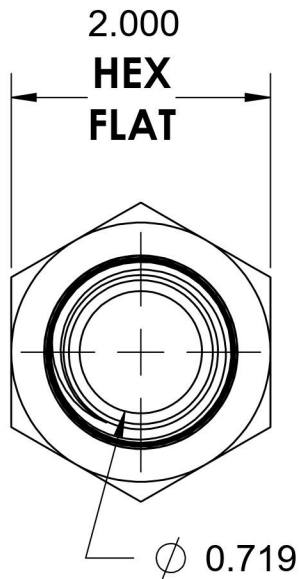

5405-12-20-SS

Stainless Steel, SAE J514 Pipe Expander, 3/4" Male NPTF 30° x 1-1/4" Female NPTF

6701 Cochran Road
Solon, Ohio 44139
Phone: (440) 248-1880
Toll Free: 1-888-331-1523

Temperature Rating	Material	Industry Standards	Series
-425°F to 1200°F	316/316L Stainless Steel	SAE J514 , SAE J476	5405-SS
Pressure Rating	Finish		Series Description
3000 psi	Passivated		SAE J514 Pipe Expander