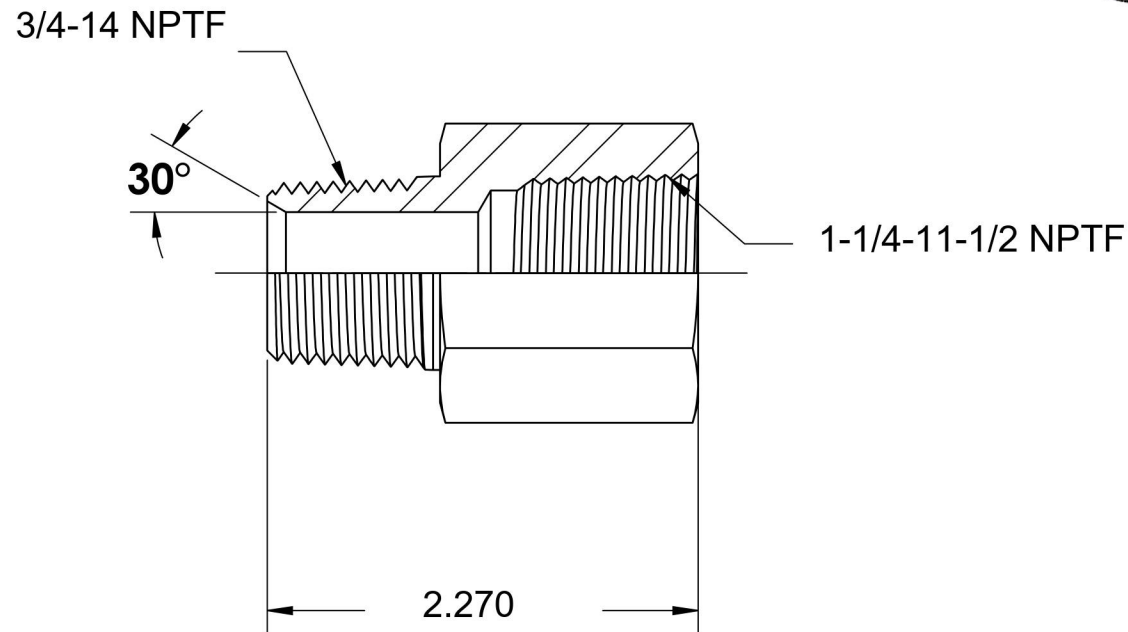

5405-12-20-SS

Stainless Steel, SAE J514 Pipe Expander, 3/4" Male NPTF 30° x 1-1/4" Female NPTF

6701 Cochran Road
Solon, Ohio 44139
Phone: (440) 248-1880
Toll Free: 1-888-331-1523

Temperature Rating	Material	Industry Standards	Series
-425°F to 1200°F	316/316L Stainless Steel	SAE J514 , SAE J476	5405-SS
Pressure Rating	Finish		Series Description
3000 psi	Passivated		SAE J514 Pipe Expander