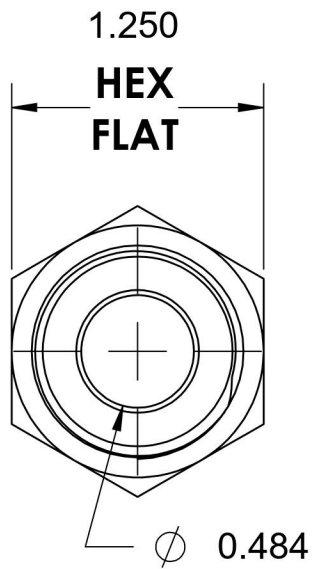

# 6400-10-12-O

Steel, SAE J514 37° Flare Port Connector, 5/8" Male JIC x 1-1/16-12 Male ORB

6701 Cochran Road  
Solon, Ohio 44139  
Phone: (440) 248-1880  
Toll Free: 1-888-331-1523

<b>Temperature Rating</b> -40°F to 250°F	<b>Material</b> C1045 / 12L14 Steel	<b>Industry Standards</b> SAE J514, SAE J1926-3 ASTM B633	<b>Series</b> 6400-O
<b>Pressure Rating</b> 5000 psi	<b>Finish</b> Trivalent Zinc		<b>Series Description</b> SAE J514 37° Flare Port Connector