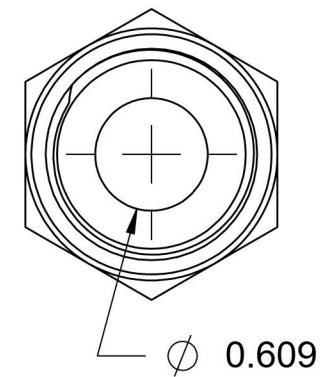

# 6400-10-12-O

Steel, SAE J514 37° Flare Port Connector, 5/8" Male JIC x 1-1/16-12 Male ORB

6701 Cochran Road  
Solon, Ohio 44139  
Phone: (440) 248-1880  
Toll Free: 1-888-331-1523

<b>Temperature Rating</b> -40°F to 250°F	<b>Material</b> C1045 / 12L14 Steel	<b>Industry Standards</b> SAE J514, SAE J1926-3 ASTM B633	<b>Series</b> 6400-O
<b>Pressure Rating</b> 5000 psi	<b>Finish</b> Trivalent Zinc		<b>Series Description</b> SAE J514 37° Flare Port Connector