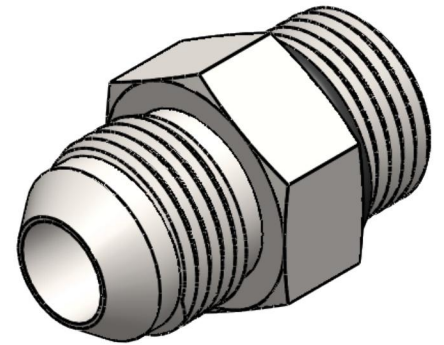

# 6400-10-12-O

Steel, SAE J514 37° Flare Port Connector, 5/8" Male JIC x 1-1/16-12 Male ORB

6701 Cochran Road  
Solon, Ohio 44139  
Phone: (440) 248-1880  
Toll Free: 1-888-331-1523

<b>Temperature Rating</b> -40°F to 250°F	<b>Material</b> C1045 / 12L14 Steel	<b>Industry Standards</b> SAE J514, SAE J1926-3 ASTM B633	<b>Series</b> 6400-O
<b>Pressure Rating</b> 5000 psi	<b>Finish</b> Trivalent Zinc		<b>Series Description</b> SAE J514 37° Flare Port Connector