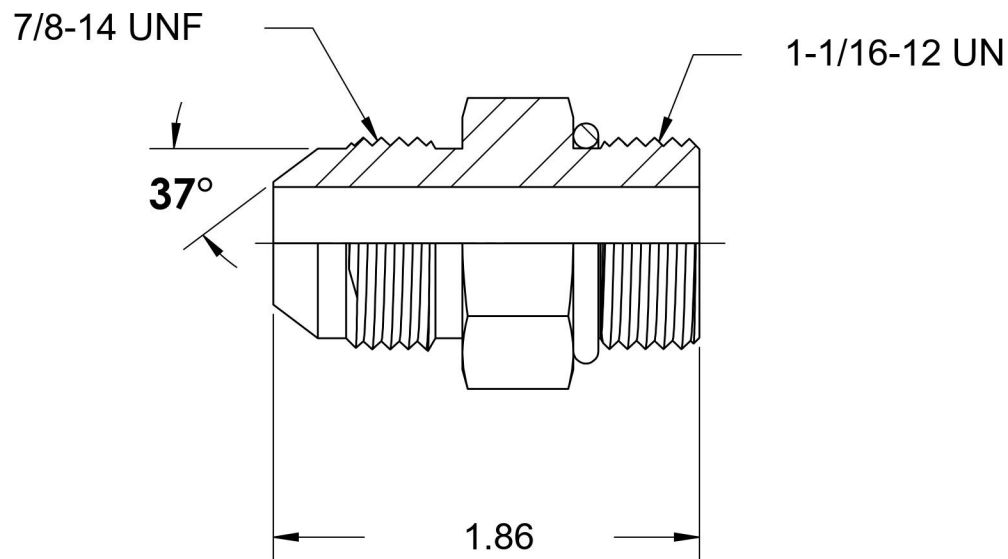

# 6400-10-12-O

Steel, SAE J514 37° Flare Port Connector, 5/8" Male JIC x 1-1/16-12 Male ORB

6701 Cochran Road  
Solon, Ohio 44139  
Phone: (440) 248-1880  
Toll Free: 1-888-331-1523

<b>Temperature Rating</b> -40°F to 250°F	<b>Material</b> C1045 / 12L14 Steel	<b>Industry Standards</b> SAE J514, SAE J1926-3 ASTM B633	<b>Series</b> 6400-O
<b>Pressure Rating</b> 5000 psi	<b>Finish</b> Trivalent Zinc		<b>Series Description</b> SAE J514 37° Flare Port Connector