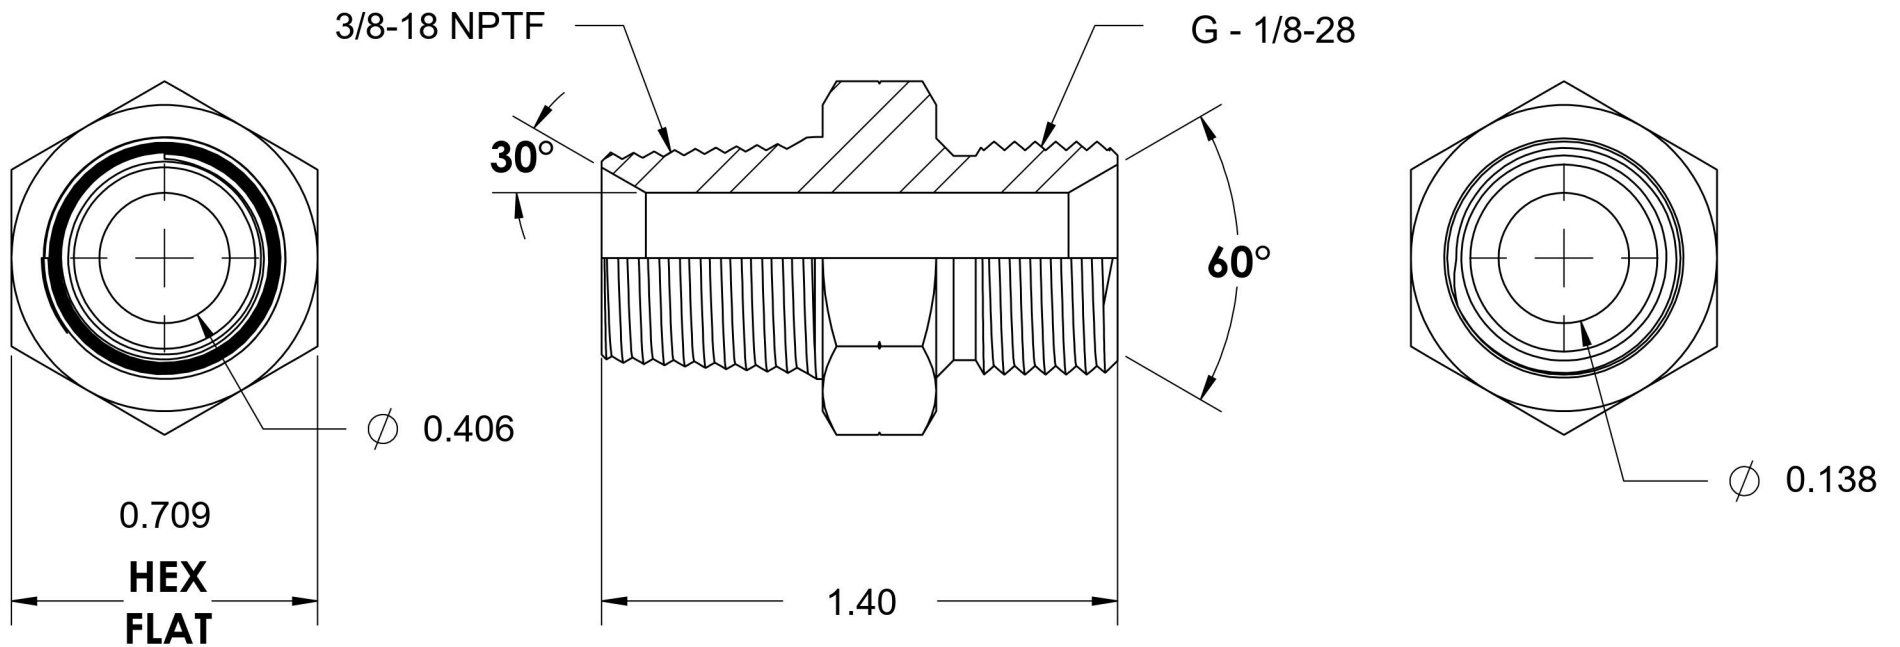

# 7032-06-02-SS

Stainless Steel, SAE J476 Pipe Male BSPP Port/Line Adapter, 3/8" Male NPTF 30° x 1/8-28 Male BSPP 60° Line/Port

6701 Cochran Road  
Solon, Ohio 44139  
Phone: (440) 248-1880  
Toll Free: 1-888-331-1523

<b>Temperature Rating</b>	<b>Material</b>	<b>Industry Standards</b>	<b>Series</b>
-425°F to 1200°F	316/316L Stainless Steel	SAE J476, ISO 1179	7032-SS
<b>Pressure Rating</b>	<b>Finish</b>		<b>Series Description</b>
5100 psi	Passivated		SAE J476 Pipe Male BSPP Port/Line Adapter