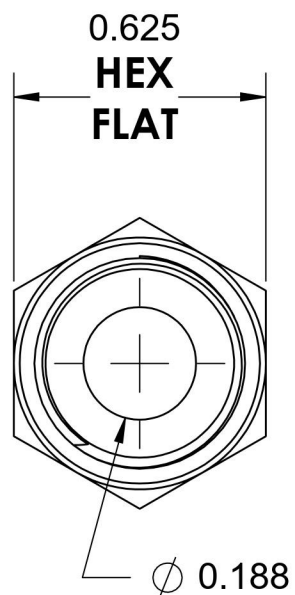

6401-05-02-O

Steel, SAE J1926 O-Ring Boss Male Adapter, 1/2-20 Male ORB x 1/8" Male NPTF 30°

6701 Cochran Road
Solon, Ohio 44139
Phone: (440) 248-1880
Toll Free: 1-888-331-1523

Temperature Rating -40°F to 250°F	Material C1045 / 12L14 Steel	Industry Standards SAE J1926-3, SAE J476 SAE J515, ASTM B633	Series 6401-O
Pressure Rating 6000 psi	Finish Trivalent Zinc		Series Description SAE J1926 O-Ring Boss Male Adapter