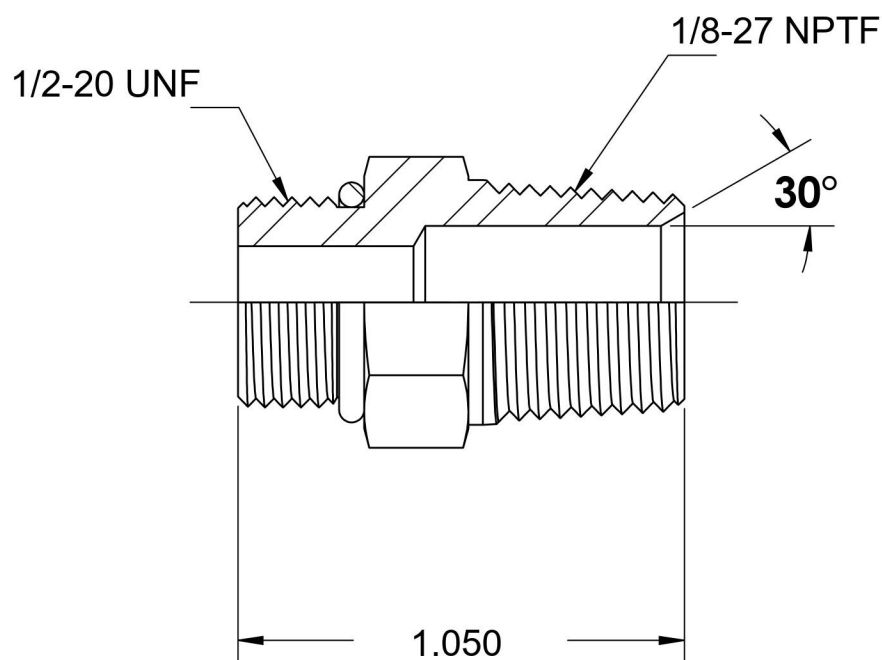

6401-05-02-O

Steel, SAE J1926 O-Ring Boss Male Adapter, 1/2-20 Male ORB x 1/8" Male NPTF 30°

6701 Cochran Road
Solon, Ohio 44139
Phone: (440) 248-1880
Toll Free: 1-888-331-1523

Temperature Rating -40°F to 250°F	Material C1045 / 12L14 Steel	Industry Standards SAE J1926-3, SAE J476 SAE J515, ASTM B633	Series 6401-O
Pressure Rating 6000 psi	Finish Trivalent Zinc		Series Description SAE J1926 O-Ring Boss Male Adapter