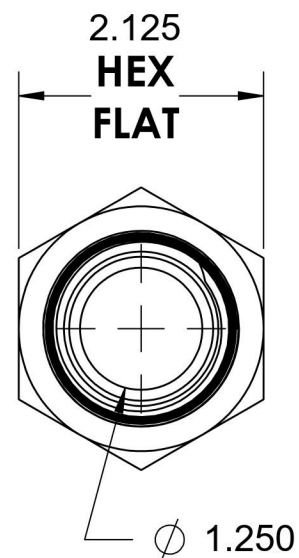

# 6404-20-20-SS

Stainless Steel, SAE J1926 O-Ring Boss Male Adapter, 1-5/8-12 Female ORB x 1-1/4" Male NPTF 30°

6701 Cochran Road  
Solon, Ohio 44139  
Phone: (440) 248-1880  
Toll Free: 1-888-331-1523

<b>Temperature Rating</b> -425°F to 1200°F	<b>Material</b> 316/316L Stainless Steel	<b>Industry Standards</b> SAE J1926-1, SAE J476	<b>Series</b> <b>6404-SS</b>
<b>Pressure Rating</b> 3000 psi	<b>Finish</b> Passivated		<b>Series Description</b> SAE J1926 O-Ring Boss Male Adapter