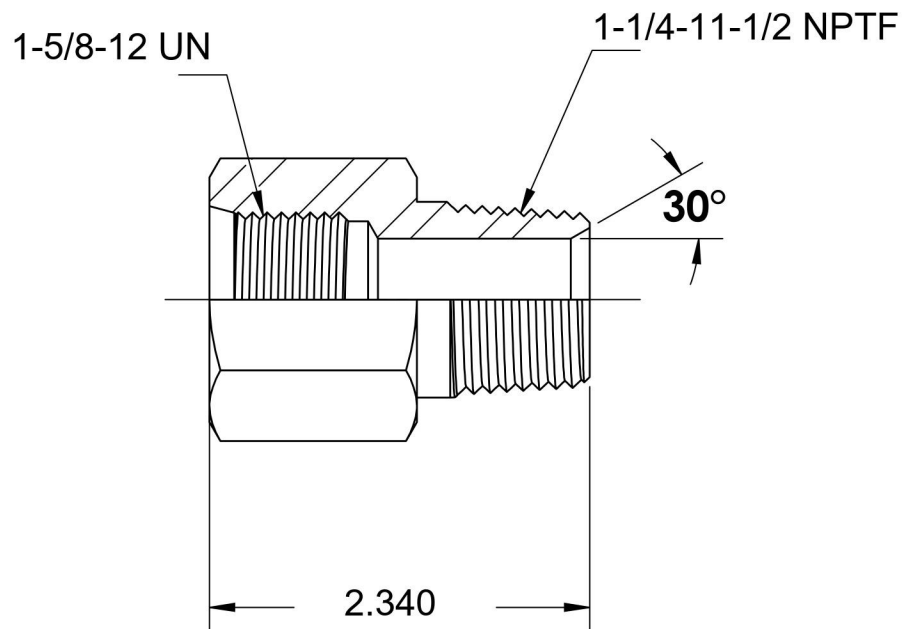

# 6404-20-20-SS

Stainless Steel, SAE J1926 O-Ring Boss Male Adapter, 1-5/8-12 Female ORB x 1-1/4" Male NPTF 30°

6701 Cochran Road  
Solon, Ohio 44139  
Phone: (440) 248-1880  
Toll Free: 1-888-331-1523

<b>Temperature Rating</b> -425°F to 1200°F	<b>Material</b> 316/316L Stainless Steel	<b>Industry Standards</b> SAE J1926-1, SAE J476	<b>Series</b> <b>6404-SS</b>
<b>Pressure Rating</b> 3000 psi	<b>Finish</b> Passivated		<b>Series Description</b> SAE J1926 O-Ring Boss Male Adapter