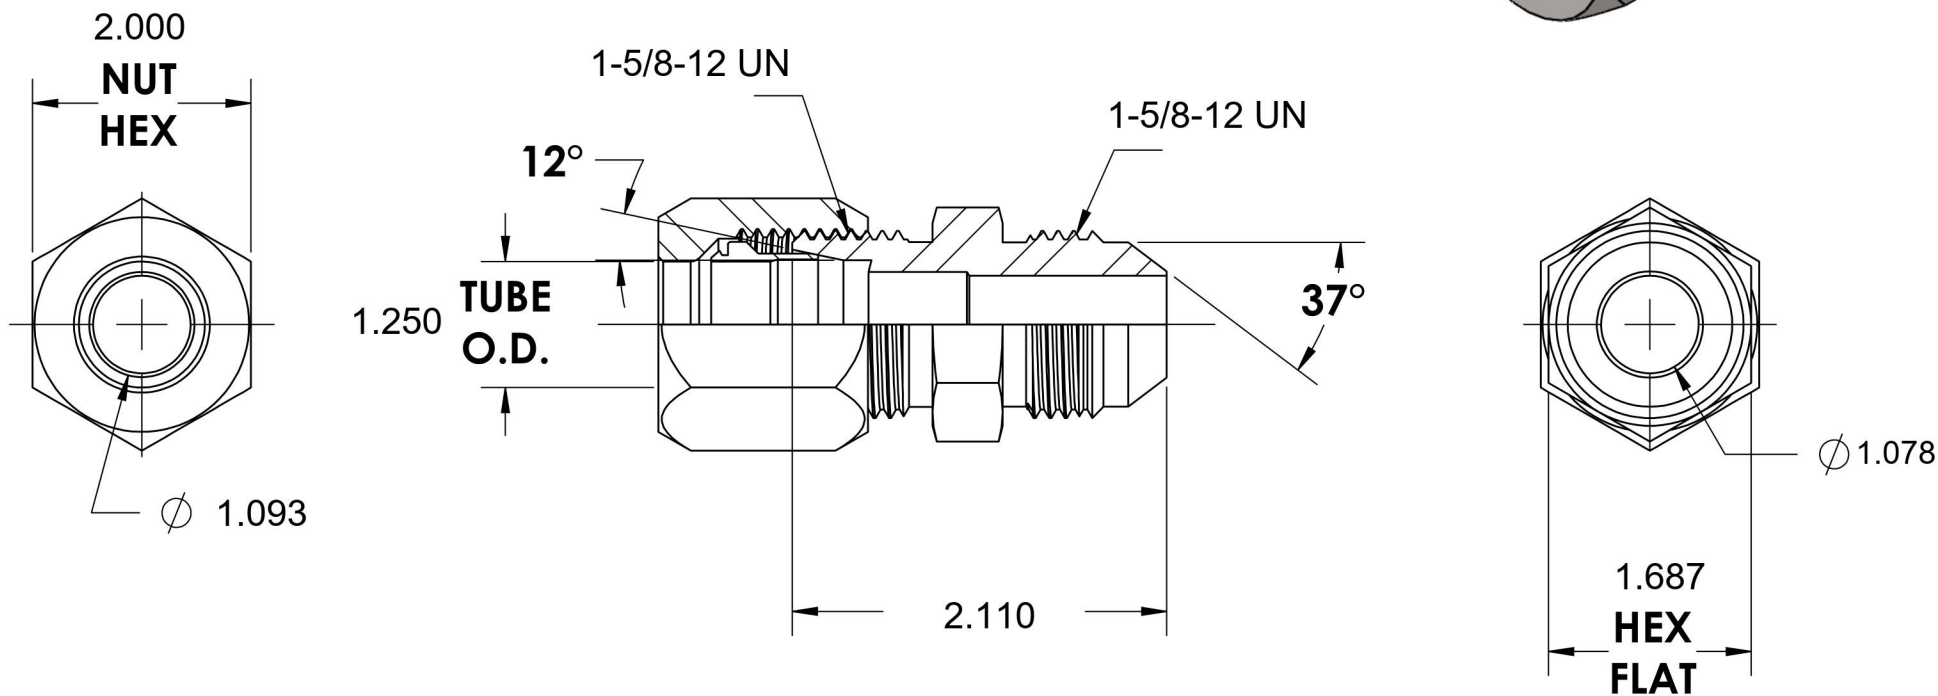

# C2402-16-16-SS

Stainless Steel, SAE J514 Flareless Tube Male Flared Adapter, 1" Flareless Bite Type x 1" Male JIC

6701 Cochran Road  
Solon, Ohio 44139  
Phone: (440) 248-1880  
Toll Free: 1-888-331-1523

<b>Temperature Rating</b>	<b>Material</b>	<b>Industry Standards</b>	<b>Series</b>
-425°F to 1200°F	316/316L Stainless	SAE J514	C2402
<b>Pressure Rating</b>	<b>Finish</b>		<b>Series Description</b>
4800psi	Passivation		SAE J514 Flareless Tube Male Flared Adapter