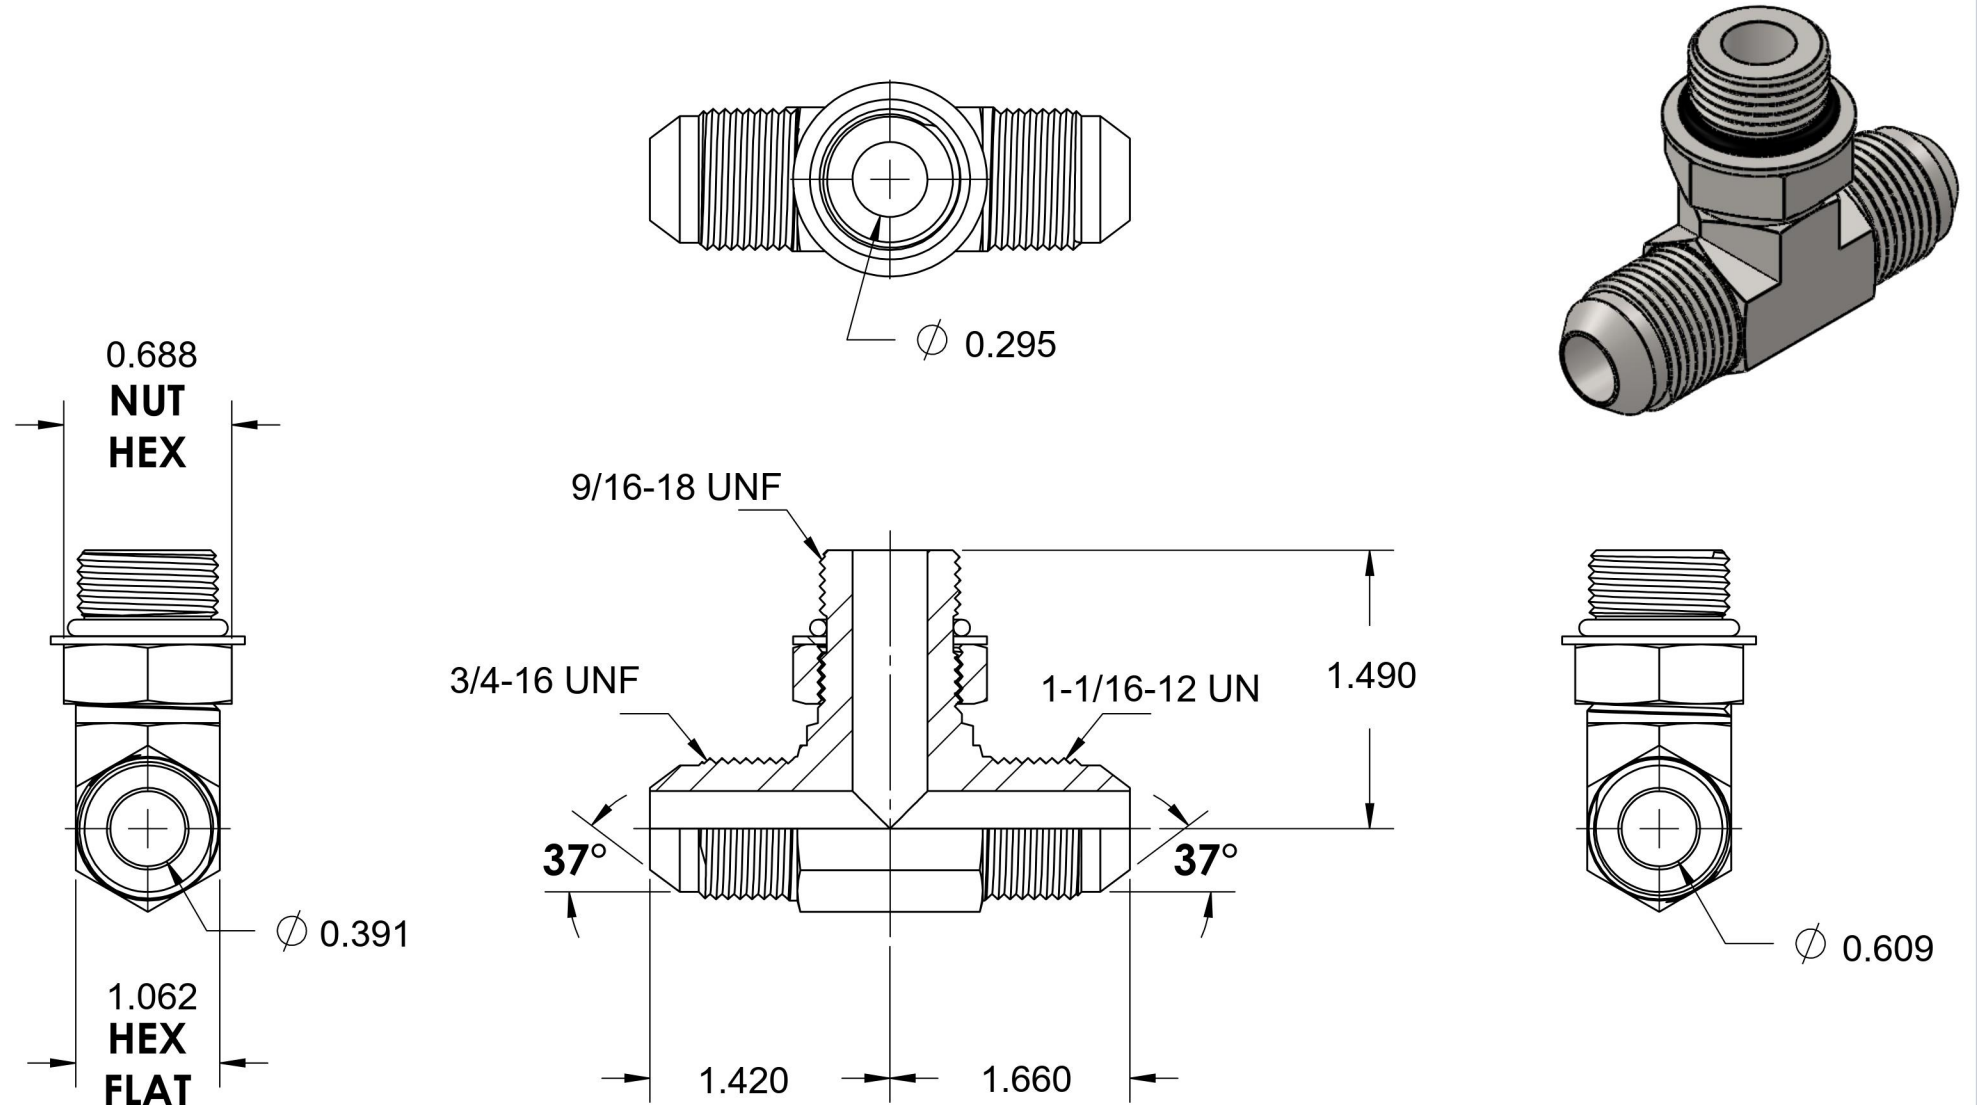

6803-08-12-06-NWO-SS

Stainless Steel, SAE J514 37° Flare Adjustable Port Branch Tee, 1/2" Male JIC x 3/4" Male JIC x 9/16-18 Male Adjustable ORB

6701 Cochran Road
Solon, Ohio 44139
Phone: (440) 248-1880
Toll Free: 1-888-331-1523

Temperature Rating

-40°F to 250°F

Pressure Rating

5400 psi

Material

316/316L Stainless Steel

Finish

Passivated

Industry Standards

SAE J514, SAE J1926-3
SAE J515

Series

6803-NWO-SS

Series Description

SAE J514 37° Flare Adjustable
Port Branch Tee