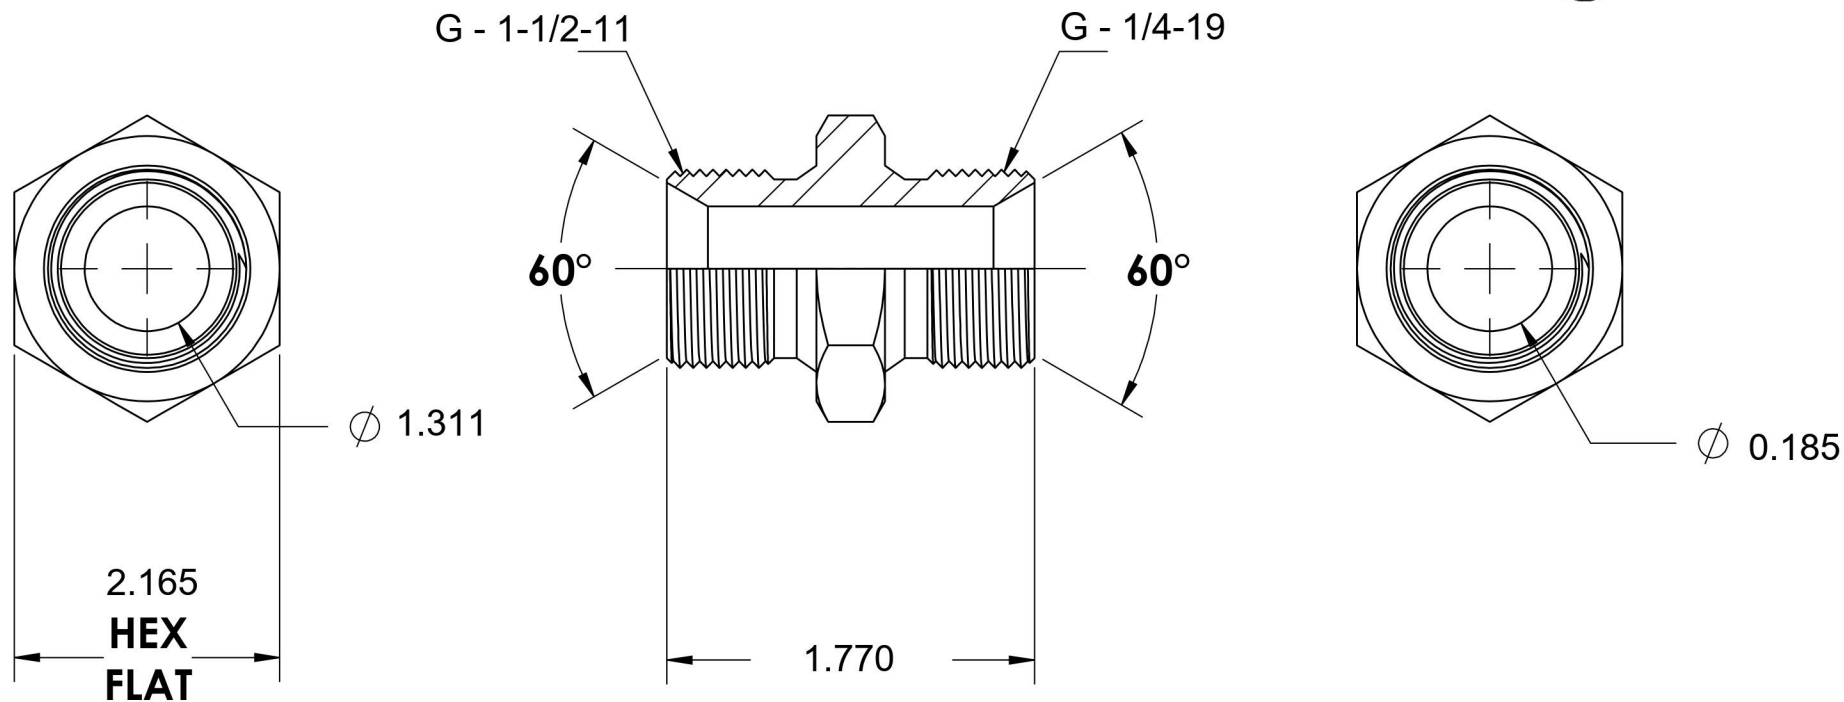

9022-24-04

Steel, ISO 1179 BSPP Port/Line Union, 1-1/2-11 Male BSPP 60° Line/Port x 1/4-19 Male BSPP 60° Line/Port

6701 Cochran Road
Solon, Ohio 44139
Phone: (440) 248-1880
Toll Free: 1-888-331-1523

Temperature Rating	Material	Industry Standards	Series
-65°F to 500°F	C1045/12L14 Steel	ISO 1179, ISO 8434-6 ASTM B633	9022
Pressure Rating	Finish		Series Description
1500 psi	Trivalent Zinc		ISO 1179 BSPP Port/Line Union