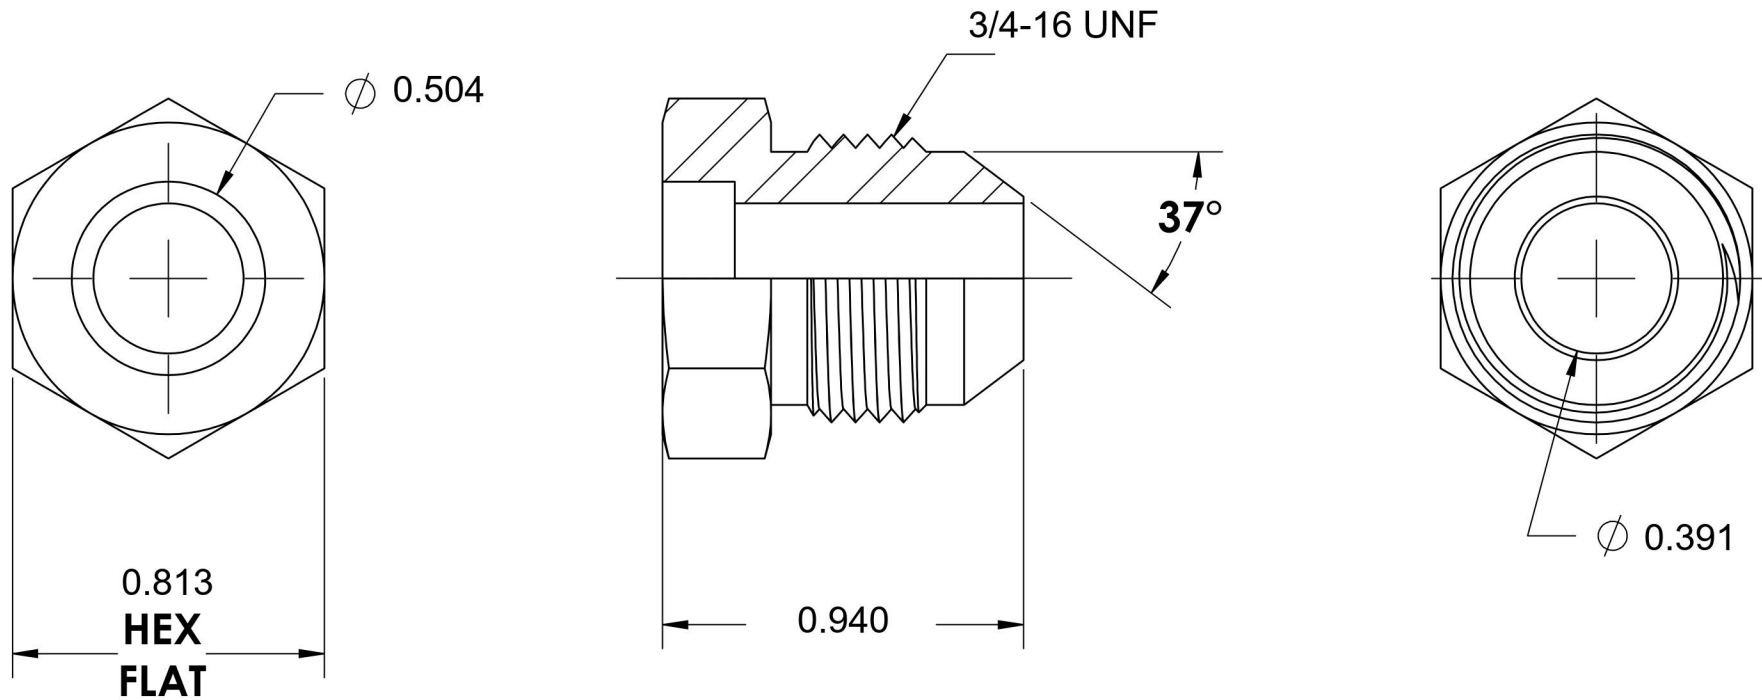

# 0403-08-08-SS

Stainless Steel, SAE J514 Tube Bore Male Flared Connector, 1/2" Bore x 1/2" Male JIC

6701 Cochran Road  
Solon, Ohio 44139  
Phone: (440) 248-1880  
Toll Free: 1-888-331-1523

<b>Temperature Rating</b>	<b>Material</b>	<b>Industry Standards</b>	<b>Series</b>
-425°F to 1200°F	316/316L Stainless Steel	SAE J514	0403-SS
<b>Pressure Rating</b>	<b>Finish</b>		<b>Series Description</b>
6000 psi	Passivated		SAE J514 Tube Bore Male Flared Connector