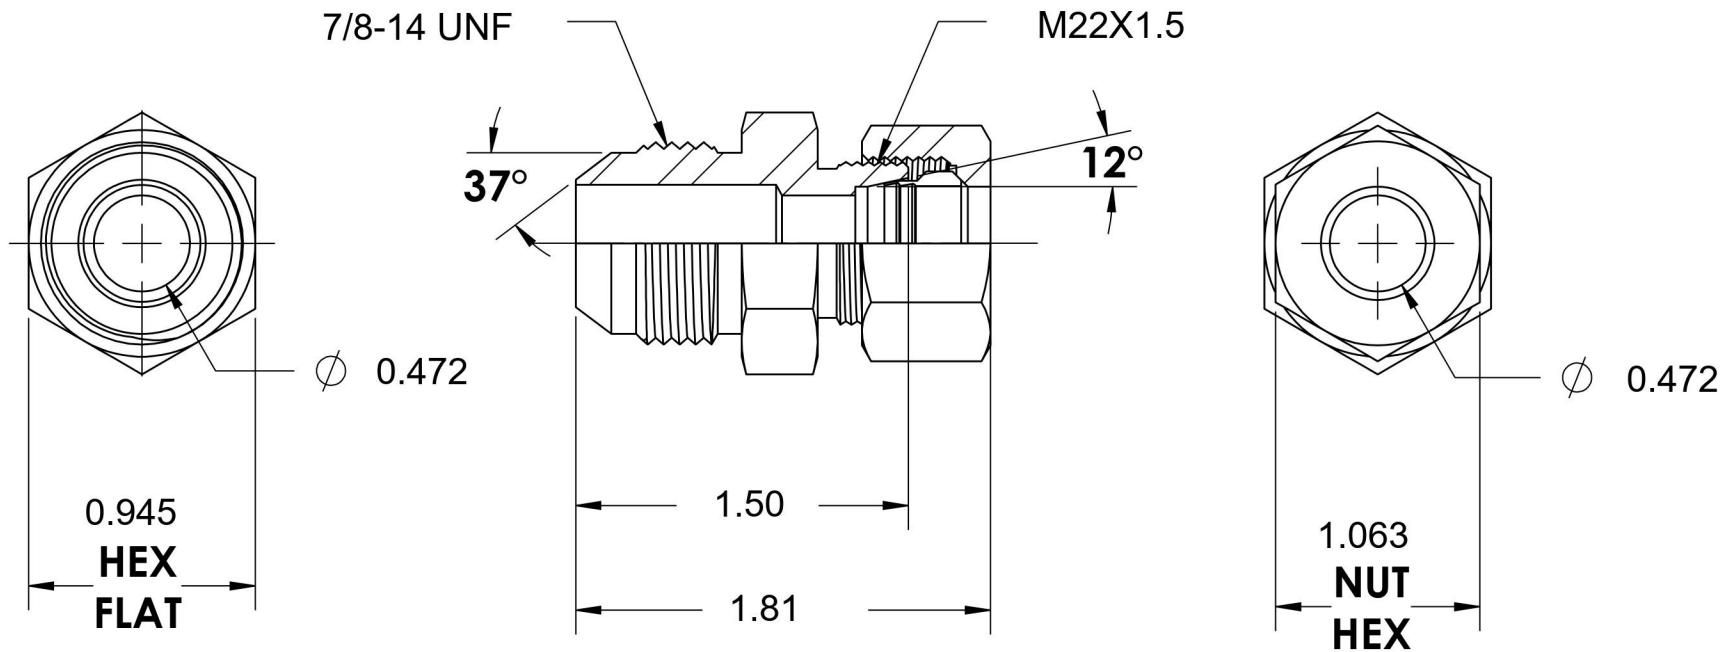

7005-10-L15-22-NBR-SS

Stainless Steel, SAE J514 37° Flare/ISO 8434-1 Light Series Male Adapter, Nut and Bite Ring Assembled, 5/8" Male JIC x M22X1.5 DIN Tube

6701 Cochran Road
Solon, Ohio 44139
Phone: (440) 248-1880
Toll Free: 1-888-331-1523

Temperature Rating	Material	Industry Standards	Series
-425°F to 1200°F	316/316L Stainless Steel	SAE J514, ISO 8434-1	7005-DIN LIGHT-NBR-SS
Pressure Rating	Finish		Series Description
5000 psi	Passivated		SAE J514 37° Flare/ISO 8434-1 Light Series Male Adapter Nut and Bite Ring Assembled