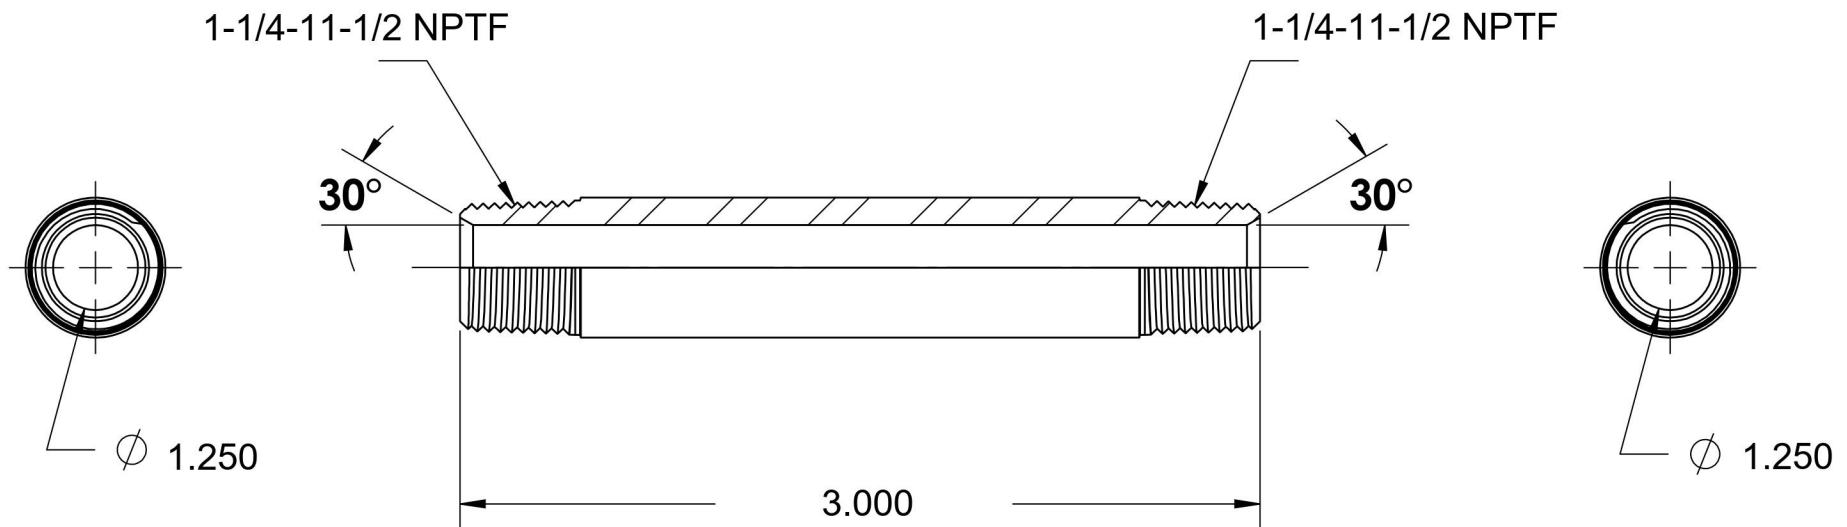

5404-N-20X3.000-SS

Stainless Steel, SAE J514 Pipe Long Nipple, 1-1/4" Male NPTF 30° x 1-1/4" Male NPTF 30°

6701 Cochran Road
Solon, Ohio 44139
Phone: (440) 248-1880
Toll Free: 1-888-331-1523

Temperature Rating -425°F to 1200°F	Material 316/316L Stainless Steel	Industry Standards SAE J514, SAE J476	Series 5404-N-SS
Pressure Rating 3600 psi	Finish Passivated		Series Description SAE J514 Pipe Long Nipple