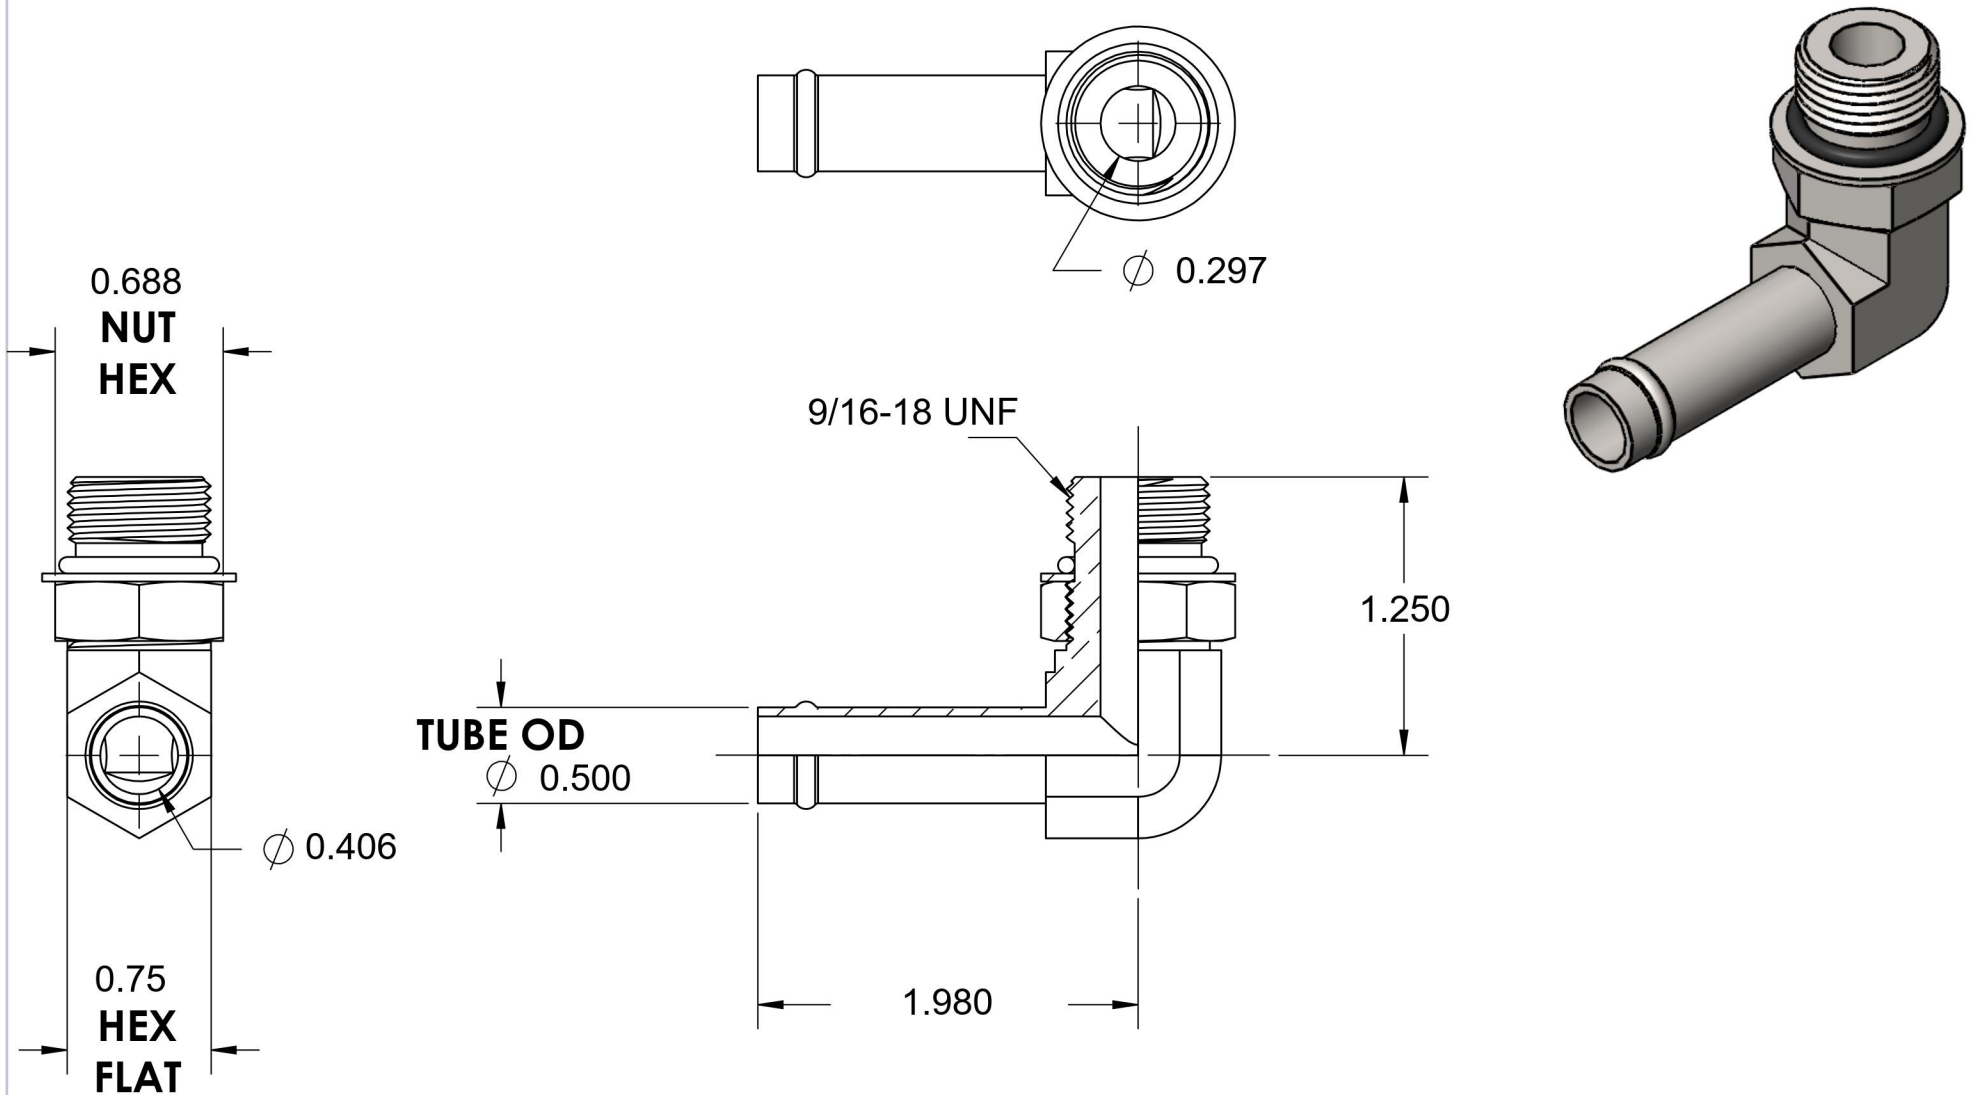

4601-08-06-NWO-FG

Steel, SAE J1231 Hose Bead 90° Adjustable Port Elbow, 1/2" Beaded Hose Barb x 9/16-18 Male Adjustable ORB

6701 Cochran Road
Solon, Ohio 44139
Phone: (440) 248-1880
Toll Free: 1-888-331-1523

Temperature Rating

-40°F to 250°F

Pressure Rating

150 psi

Material

C1045 Steel

Finish

Trivalent Zinc

Industry Standards

SAE J1231-2, SAE J1926-3
SAE J515, ASTM B633

Series

4601-NWO-FG

Series Description

SAE J1231 Hose Bead
90° Adjustable Port Elbow