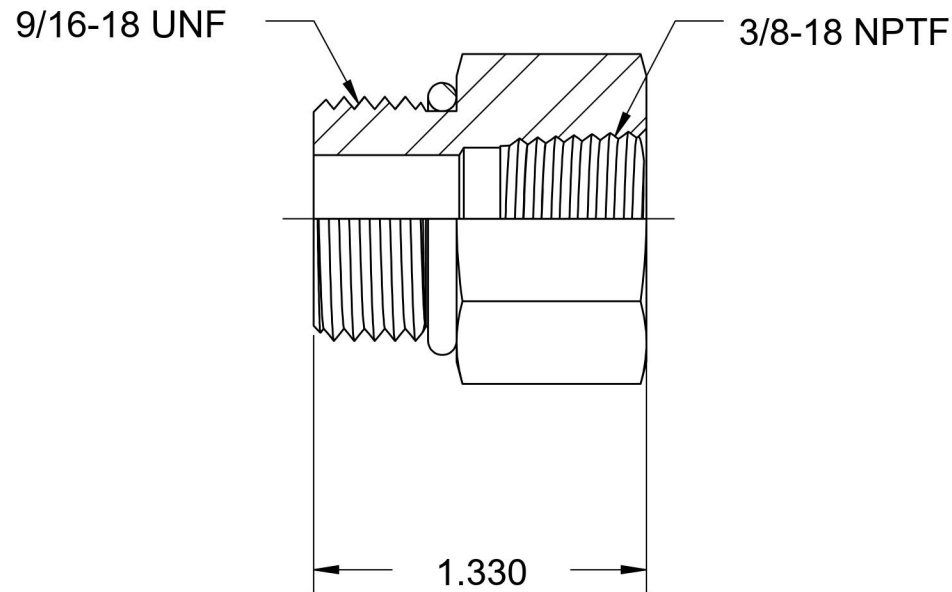

# 6405-06-06-O

Steel, SAE J1926 O-Ring Boss Female Adapter, 9/16-18 Male ORB x 3/8" Female NPTF

6701 Cochran Road  
Solon, Ohio 44139  
Phone: (440) 248-1880  
Toll Free: 1-888-331-1523

<b>Temperature Rating</b>	<b>Material</b>	<b>Industry Standards</b>	<b>Series</b>
-40°F to 250°F	C1045 / 12L14 Steel	SAE J1926-3, SAE J476 SAE J515, ASTM B633	6405-O
<b>Pressure Rating</b>	<b>Finish</b>		<b>Series Description</b>
6000 psi	Trivalent Zinc		SAE J1926 O-Ring Boss Female Adapter