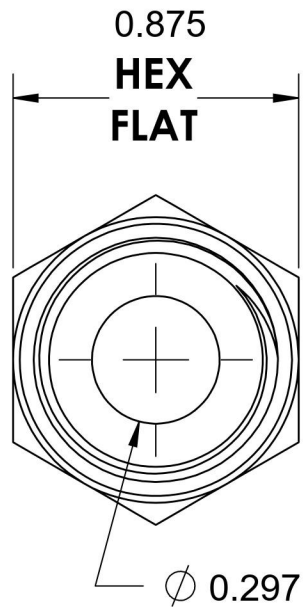

# 6405-06-06-O

Steel, SAE J1926 O-Ring Boss Female Adapter, 9/16-18 Male ORB x 3/8" Female NPTF

6701 Cochran Road  
Solon, Ohio 44139  
Phone: (440) 248-1880  
Toll Free: 1-888-331-1523

<b>Temperature Rating</b>	<b>Material</b>	<b>Industry Standards</b>	<b>Series</b>
-40°F to 250°F	C1045 / 12L14 Steel	SAE J1926-3, SAE J476 SAE J515, ASTM B633	6405-O
<b>Pressure Rating</b>	<b>Finish</b>		<b>Series Description</b>
6000 psi	Trivalent Zinc		SAE J1926 O-Ring Boss Female Adapter