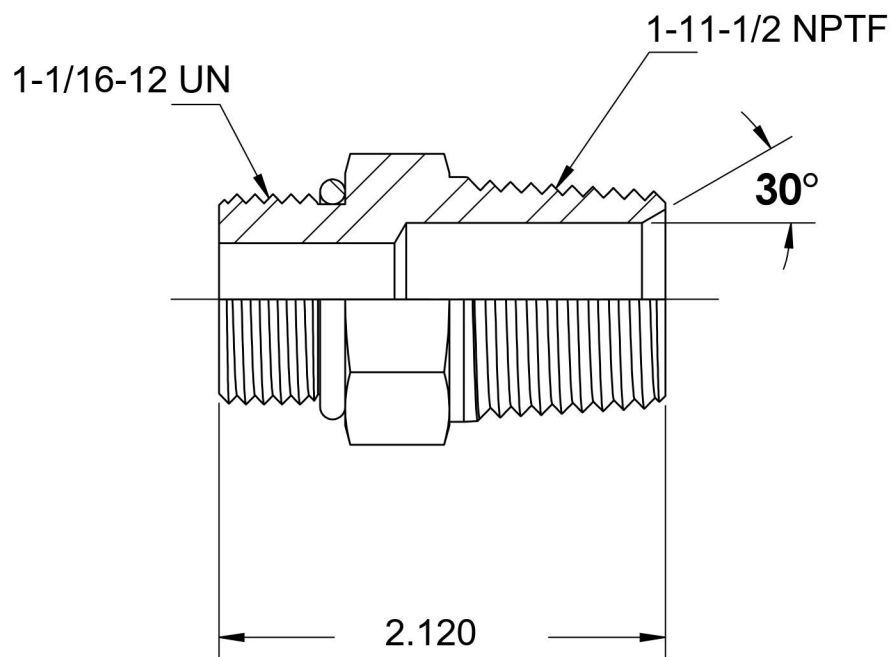

6401-12-16-O-SS

Stainless Steel, SAE J1926 O-Ring Boss Male Adapter, 1-1/16-12 Male ORB x 1" Male NPTF 30°

6701 Cochran Road
Solon, Ohio 44139
Phone: (440) 248-1880
Toll Free: 1-888-331-1523

Temperature Rating

-40°F to 250°F

Pressure Rating

5400 psi

Material

316/316L Stainless Steel

Finish

Passivated

Industry Standards