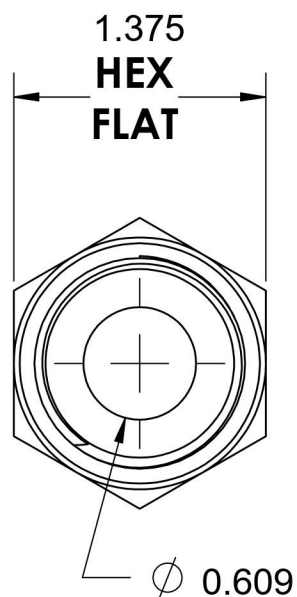

6401-12-16-O-SS

Stainless Steel, SAE J1926 O-Ring Boss Male Adapter, 1-1/16-12 Male ORB x 1" Male NPTF 30°

6701 Cochran Road
Solon, Ohio 44139
Phone: (440) 248-1880
Toll Free: 1-888-331-1523

Temperature Rating