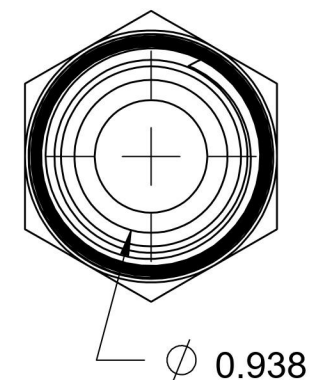

6401-12-16-O-SS

Stainless Steel, SAE J1926 O-Ring Boss Male Adapter, 1-1/16-12 Male ORB x 1" Male NPTF 30°

6701 Cochran Road
Solon, Ohio 44139
Phone: (440) 248-1880
Toll Free: 1-888-331-1523

Temperature Rating