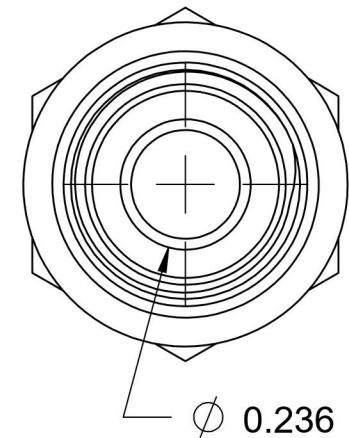

# 7002-05-04-SS-BS

Stainless Steel, SAE J514 37° Flare BSPP Type (D) Bonded Seal Port/Line Adapter, 5/16" Male JIC x 1/4-19 Male BSPP 60° Line/Port

6701 Cochran Road  
Solon, Ohio 44139  
Phone: (440) 248-1880  
Toll Free: 1-888-331-1523

<b>Temperature Rating</b>	<b>Material</b>	<b>Industry Standards</b>	<b>Series</b>
-22°F to 257°F	316/316L Stainless Steel	SAE J514, ISO 1179	7002-BS-SS
<b>Pressure Rating</b>	<b>Finish</b>		<b>Series Description</b>
5100 psi	Passivated		SAE J514 37° Flare BSPP Type (D) Bonded Seal Port/Line Adapter