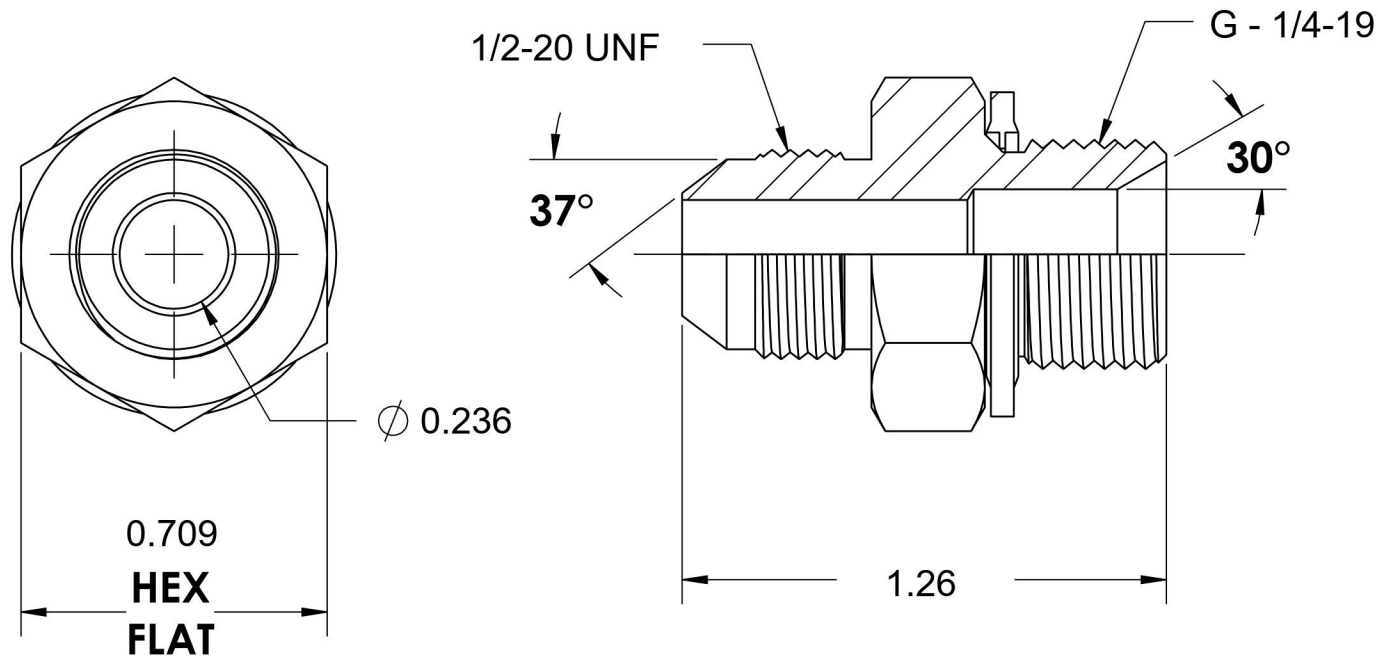

# 7002-05-04-SS-BS

Stainless Steel, SAE J514 37° Flare BSPP Type (D) Bonded Seal Port/Line Adapter, 5/16" Male JIC x 1/4-19 Male BSPP 60° Line/Port

6701 Cochran Road  
Solon, Ohio 44139  
Phone: (440) 248-1880  
Toll Free: 1-888-331-1523

<b>Temperature Rating</b>	<b>Material</b>	<b>Industry Standards</b>	<b>Series</b>
-22°F to 257°F	316/316L Stainless Steel	SAE J514, ISO 1179	7002-BS-SS
<b>Pressure Rating</b>	<b>Finish</b>		<b>Series Description</b>
5100 psi	Passivated		SAE J514 37° Flare BSPP Type (D) Bonded Seal Port/Line Adapter