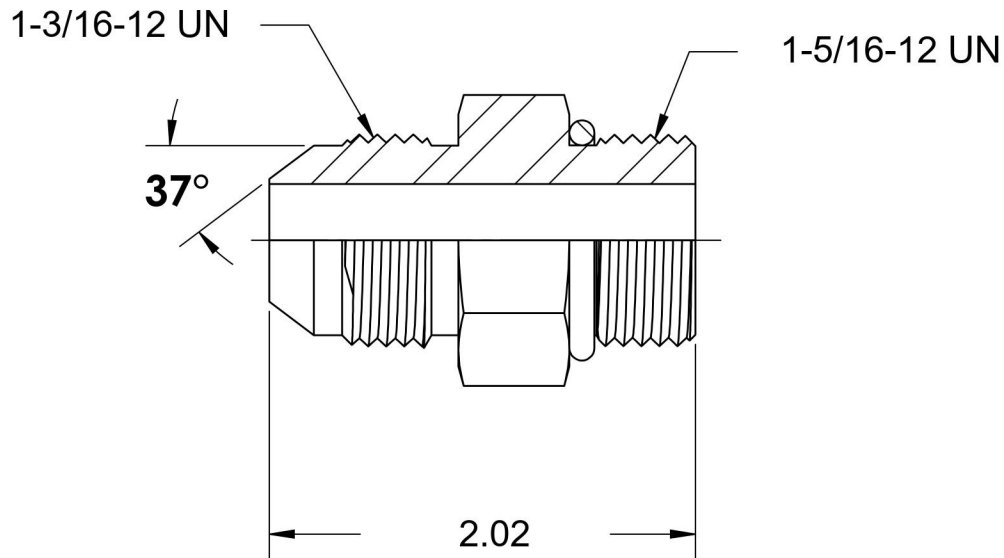

# 6400-14-16-O

Steel, SAE J514 37° Flare Port Connector, 7/8" Male JIC x 1-5/16-12 Male ORB

6701 Cochran Road  
Solon, Ohio 44139  
Phone: (440) 248-1880  
Toll Free: 1-888-331-1523

**Temperature Rating**  
-40°F to 250°F

**Pressure Rating**  
4500 psi

**Material**  
C1045 / 12L14 Steel

**Finish**  
Trivalent Zinc

**Industry Standards**  
SAE J514, SAE J1926-3  
ASTM B633

**Series**  
6400-O

**Series Description**  
SAE J514 37° Flare Port Connector