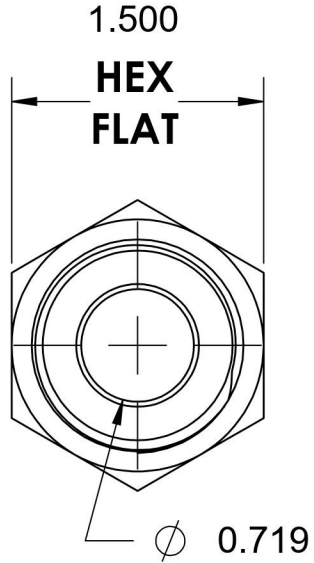

# 6400-14-16-O

Steel, SAE J514 37° Flare Port Connector, 7/8" Male JIC x 1-5/16-12 Male ORB

6701 Cochran Road  
Solon, Ohio 44139  
Phone: (440) 248-1880  
Toll Free: 1-888-331-1523

**Temperature Rating**  
-40°F to 250°F

**Pressure Rating**  
4500 psi

**Material**  
C1045 / 12L14 Steel

**Finish**  
Trivalent Zinc

**Industry Standards**  
SAE J514, SAE J1926-3  
ASTM B633

**Series**  
6400-O

**Series Description**  
SAE J514 37° Flare Port Connector