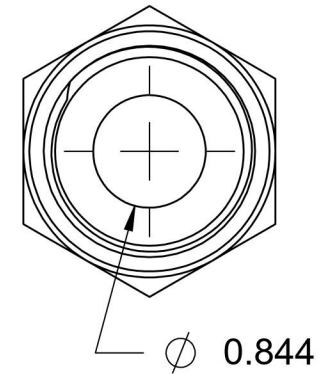

# 6400-14-16-O

Steel, SAE J514 37° Flare Port Connector, 7/8" Male JIC x 1-5/16-12 Male ORB

6701 Cochran Road  
Solon, Ohio 44139  
Phone: (440) 248-1880  
Toll Free: 1-888-331-1523

**Temperature Rating**  
-40°F to 250°F

**Pressure Rating**  
4500 psi

**Material**  
C1045 / 12L14 Steel

**Finish**  
Trivalent Zinc

**Industry Standards**  
SAE J514, SAE J1926-3  
ASTM B633

**Series**  
6400-O

**Series Description**  
SAE J514 37° Flare Port Connector