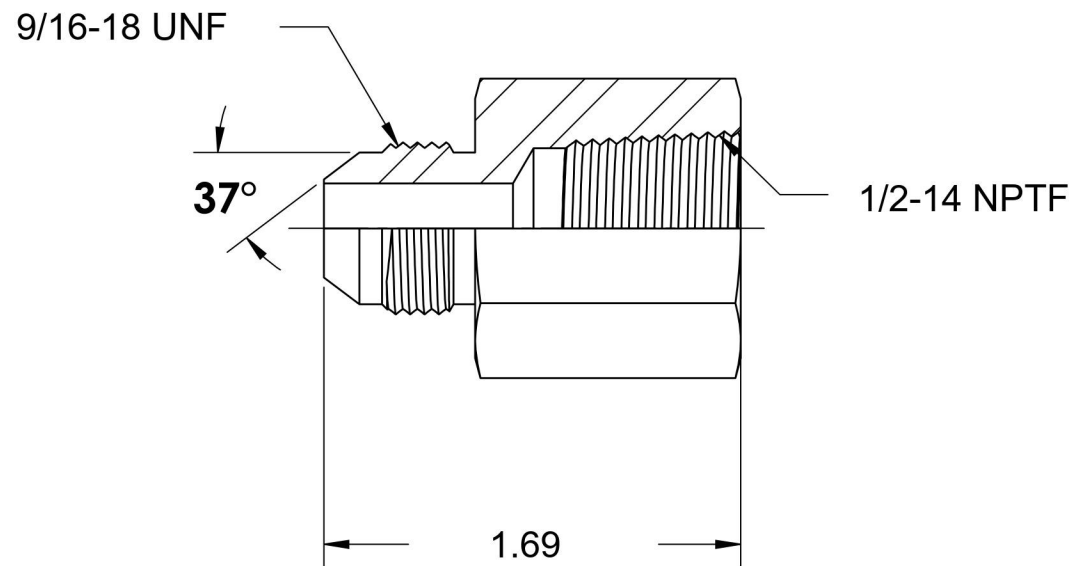

2405-06-08

Steel, SAE J514 Flared Tube Female Connector, 3/8" Male JIC x 1/2" Female NPTF

6701 Cochran Road
Solon, Ohio 44139
Phone: (440) 248-1880
Toll Free: 1-888-331-1523

Temperature Rating

-65°F to 500°F

Series

2405

Series Description

SAE J514 Flared Tube
Female Connector