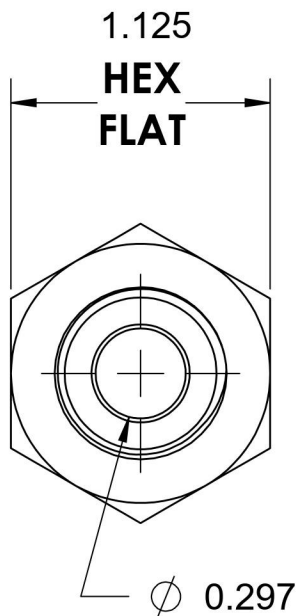

2405-06-08

Steel, SAE J514 Flared Tube Female Connector, 3/8" Male JIC x 1/2" Female NPTF

6701 Cochran Road
Solon, Ohio 44139
Phone: (440) 248-1880
Toll Free: 1-888-331-1523

Temperature Rating

-65°F to 500°F

Series

2405

Series Description

SAE J514 Flared Tube
Female Connector