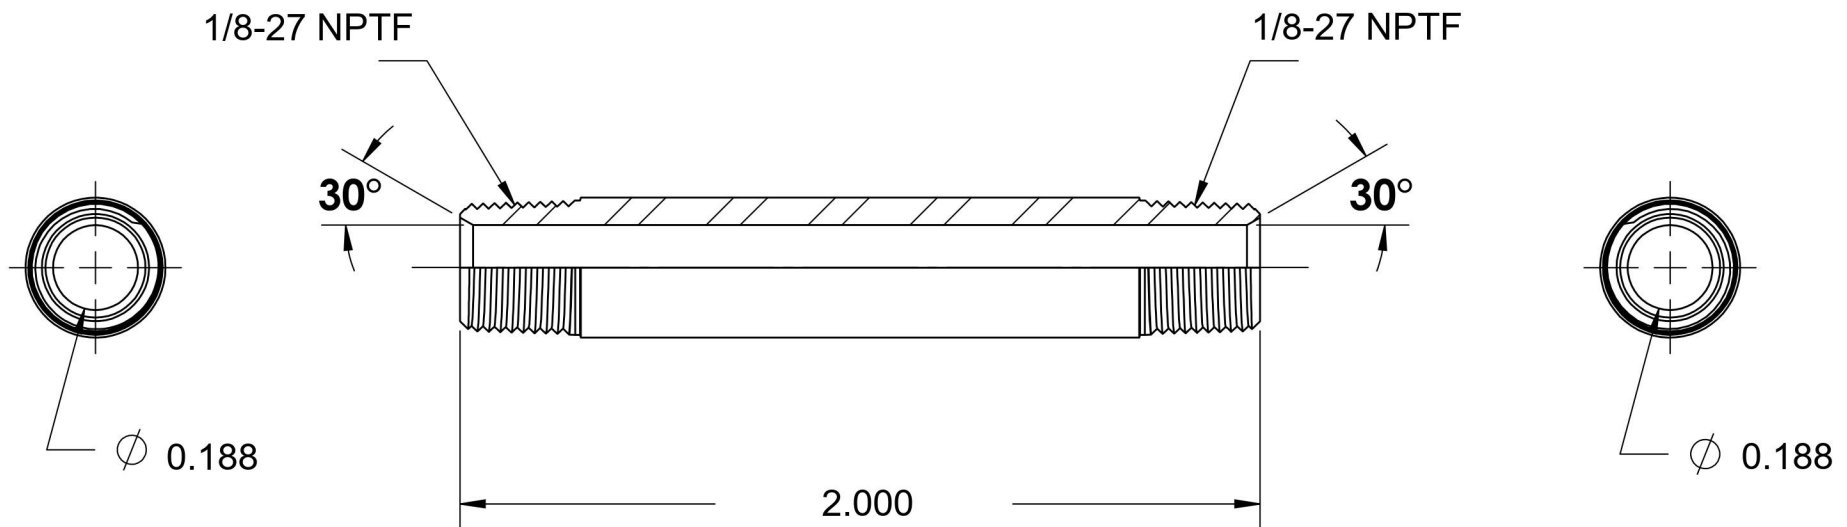

# 5404-N-02X2.000

Steel, SAE J514 Pipe Long Nipple, 1/8" Male NPTF 30° x 1/8" Male NPTF 30°

6701 Cochran Road  
Solon, Ohio 44139  
Phone: (440) 248-1880  
Toll Free: 1-888-331-1523

#### Series Description

SAE J514 Pipe Long Nipple