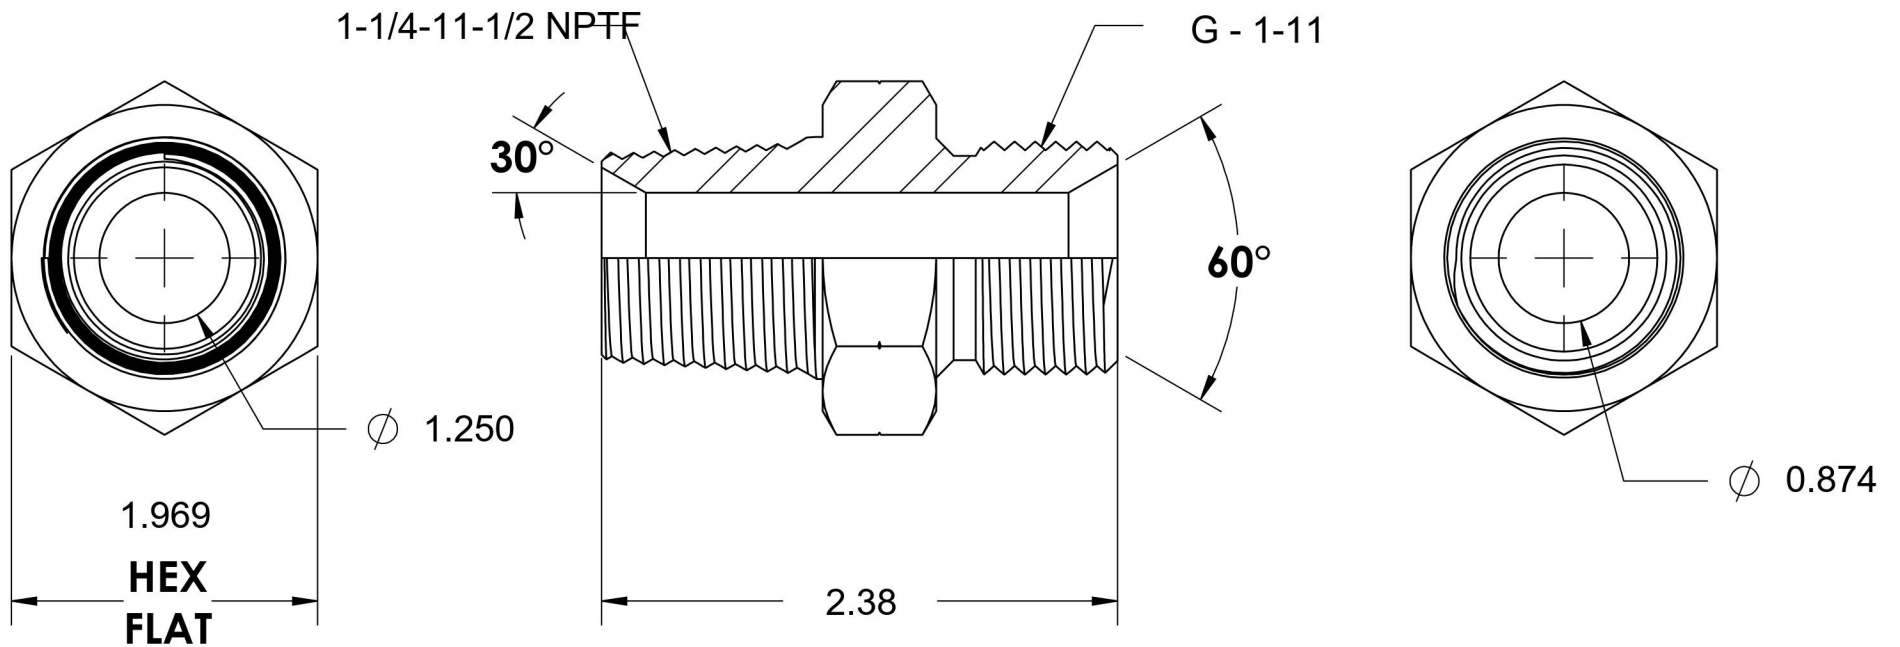

7032-20-16-SS

Stainless Steel, SAE J476 Pipe Male BSPP Port/Line Adapter, 1-1/4" Male NPTF 30° x 1-11 Male BSPP 60° Line/Port

6701 Cochran Road
Solon, Ohio 44139
Phone: (440) 248-1880
Toll Free: 1-888-331-1523

Temperature Rating -425°F to 1200°F	Material 316/316L Stainless Steel	Industry Standards SAE J476, ISO 1179	Series 7032-SS
Pressure Rating 1700 psi	Finish Passivated		Series Description SAE J476 Pipe Male BSPP Port/Line Adapter