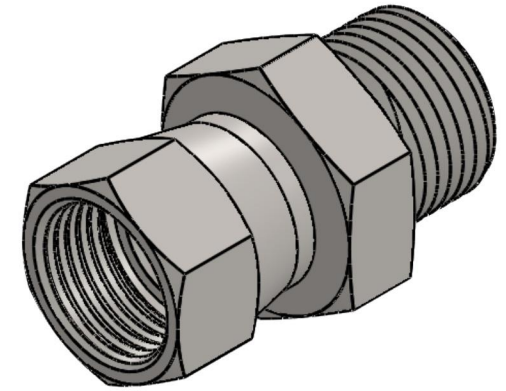

# 7022-14-12

Steel, SAE J514 37° Flare Swivel Male BSP Port/Line Connector, 7/8" Female JIC Swivel x 3/4-14 Male BSP 60° Line/Port

6701 Cochran Road  
Solon, Ohio 44139  
Phone: (440) 248-1880  
Toll Free: 1-888-331-1523

**Temperature Rating**

-65°F to 500°F

**Pressure Rating**

2900 psi

**Material**

C1045 / 12L14 Steel

**Finish**

Trivalent Zinc

**Industry Standards**

SAE J514, ISO 1179

ISO 8434-6, ASTM B633

**Series**

7022

**Series Description**

SAE J514 37° Flare Swivel Male  
BSP Port/Line Connector