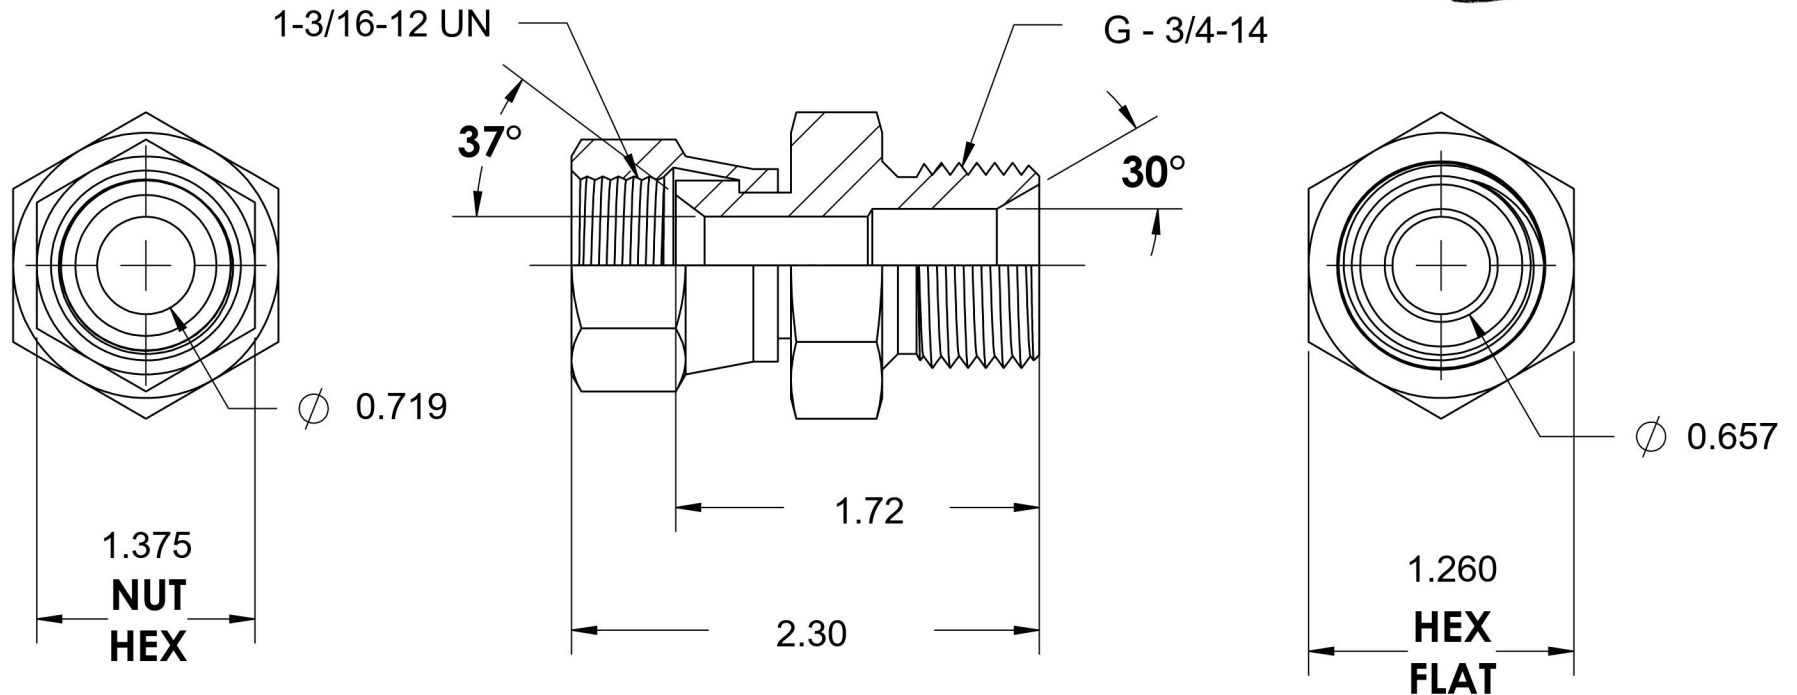

# 7022-14-12

Steel, SAE J514 37° Flare Swivel Male BSP Port/Line Connector, 7/8" Female JIC Swivel x 3/4-14 Male BSP 60° Line/Port

6701 Cochran Road  
Solon, Ohio 44139  
Phone: (440) 248-1880  
Toll Free: 1-888-331-1523

**Temperature Rating**

-65°F to 500°F

**Pressure Rating**

2900 psi

**Material**

C1045 / 12L14 Steel

**Finish**

Trivalent Zinc

**Industry Standards**

SAE J514, ISO 1179

ISO 8434-6, ASTM B633

**Series**

7022

**Series Description**

SAE J514 37° Flare Swivel Male  
BSP Port/Line Connector