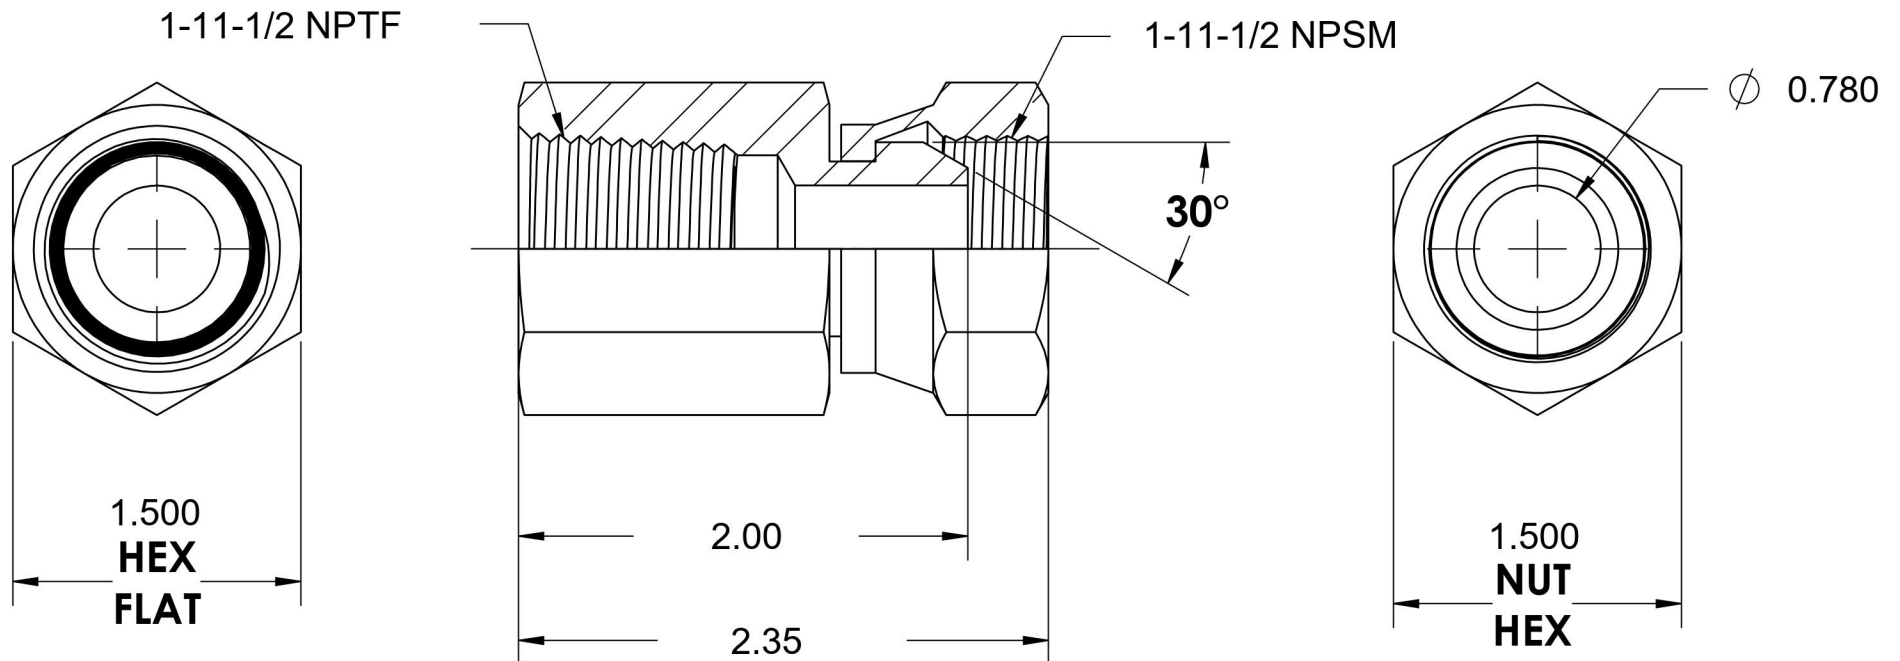

1405-16-16

Steel, SAE J514 NPSM Swivel Female Connector, 1" Female NPTF x 1" Female NPSM Swivel

6701 Cochran Road
Solon, Ohio 44139
Phone: (440) 248-1880
Toll Free: 1-888-331-1523

Temperature Rating

-65°F to 500°F

Series

1405

Series Description

SAE J514 NPSM Swivel
Female Connector