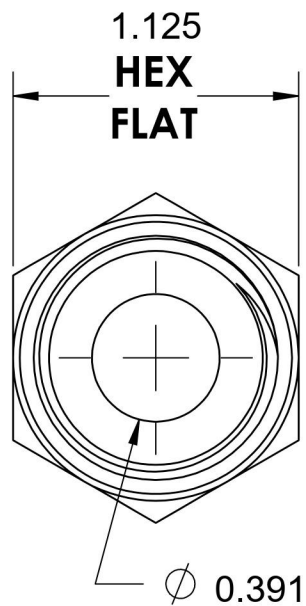

6405-08-08-O-SS

Stainless Steel, SAE J1926 O-Ring Boss Female Adapter, 3/4-16 Male ORB x 1/2" Female NPTF

3/4-16 UNF

1/2-14 NPTF

6701 Cochran Road
Solon, Ohio 44139
Phone: (440) 248-1880
Toll Free: 1-888-331-1523