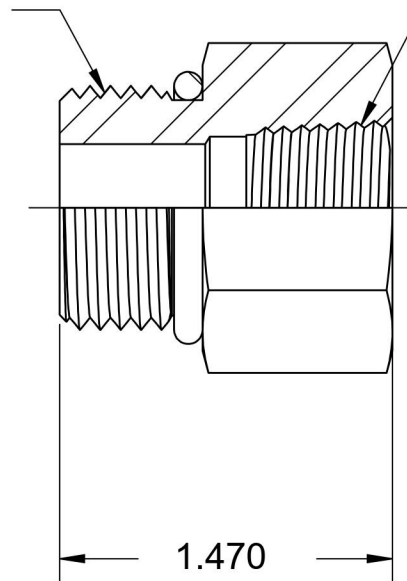

6405-08-08-O-SS

Stainless Steel, SAE J1926 O-Ring Boss Female Adapter, 3/4-16 Male ORB x 1/2" Female NPTF

3/4-16 UNF

1/2-14 NPTF

6701 Cochran Road
Solon, Ohio 44139
Phone: (440) 248-1880
Toll Free: 1-888-331-1523

Temperature Rating

-40°F to 250°F

Pressure Rating

6000 psi

Material

316/316L Stainless Steel

Finish

Passivated