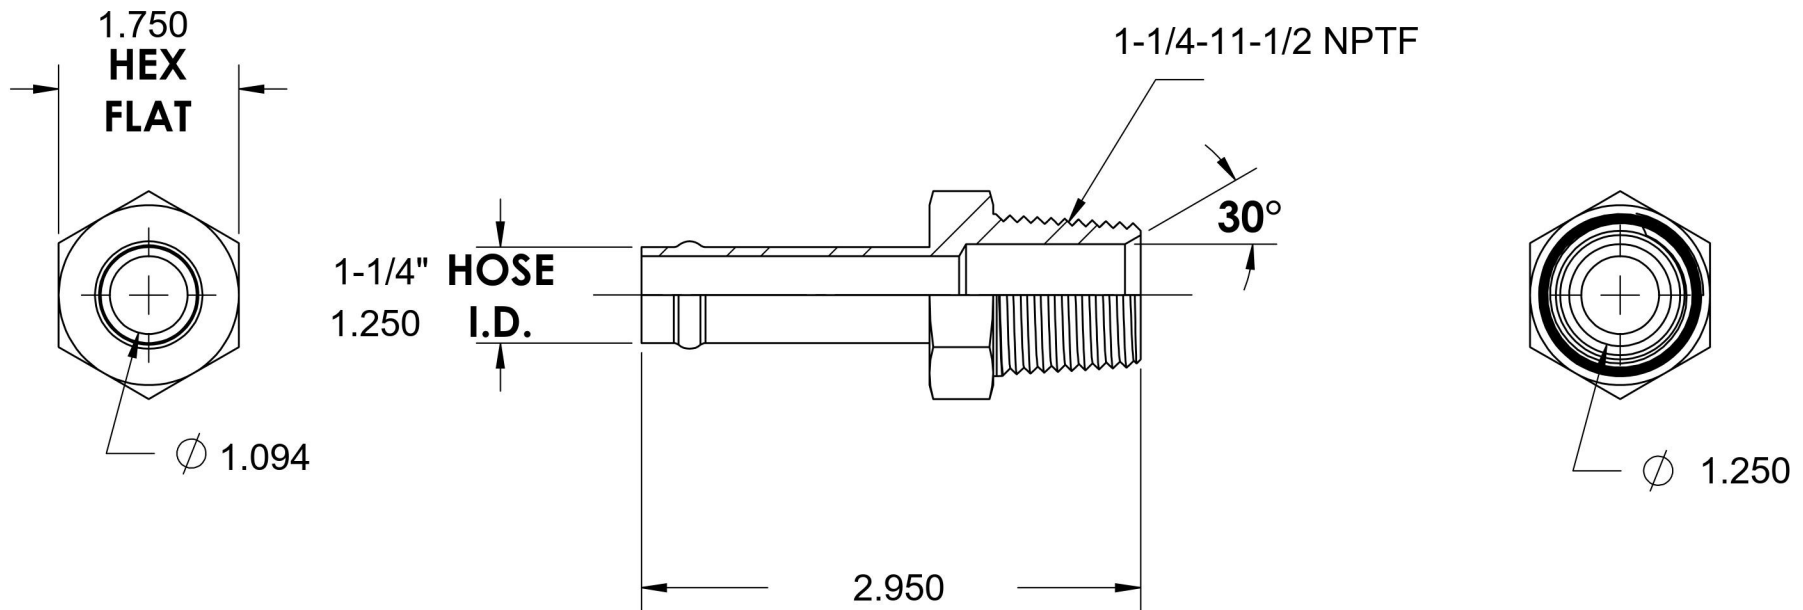

# 4404-20-20-SS

Stainless Steel, SAE J1231 Hose Bead Male Connector, 1-1/4" Beaded Hose Barb x 1-1/4" Male NPTF 30°

6701 Cochran Road  
Solon, Ohio 44139  
Phone: (440) 248-1880  
Toll Free: 1-888-331-1523

<b>Temperature Rating</b>	<b>Material</b>	<b>Industry Standards</b>	<b>Series</b>
-425°F to 1200°F	316/316L Stainless Steel	SAE J1231, SAE J476	4404-SS
<b>Pressure Rating</b>	<b>Finish</b>		<b>Series Description</b>
150 psi	Passivated		SAE J1231 Hose Bead Male Connector