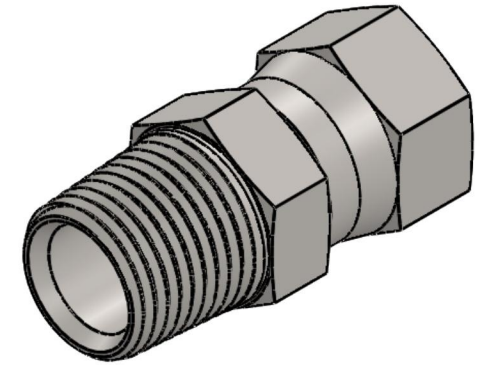

6505-04-04-SS

Stainless Steel, SAE J514 37° Flare Swivel Male Connector, 1/4" Male NPTF 30° x 1/4" Female JIC Swivel

6701 Cochran Road
Solon, Ohio 44139
Phone: (440) 248-1880
Toll Free: 1-888-331-1523

Temperature Rating -425°F to 1200°F	Material 316/316L Stainless Steel	Industry Standards SAE J514 , SAE J476	Series 6505-SS
Pressure Rating 6000 psi	Finish Passivated		Series Description SAE J514 37° Flare Swivel Male Connector