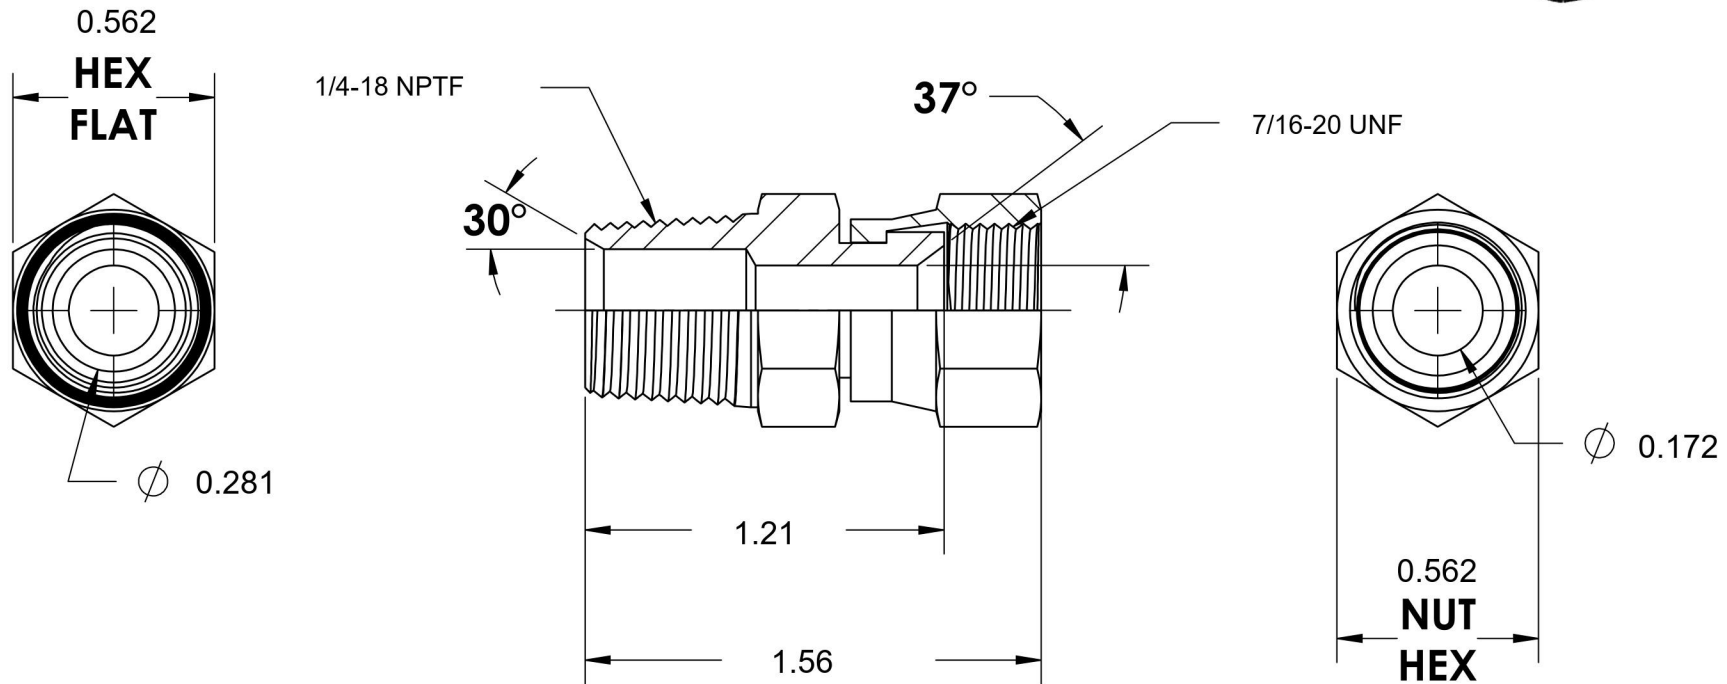

6505-04-04-SS

Stainless Steel, SAE J514 37° Flare Swivel Male Connector, 1/4" Male NPTF 30° x 1/4" Female JIC Swivel

6701 Cochran Road
Solon, Ohio 44139
Phone: (440) 248-1880
Toll Free: 1-888-331-1523

Temperature Rating -425°F to 1200°F	Material 316/316L Stainless Steel	Industry Standards SAE J514 , SAE J476	Series 6505-SS
Pressure Rating 6000 psi	Finish Passivated		Series Description SAE J514 37° Flare Swivel Male Connector