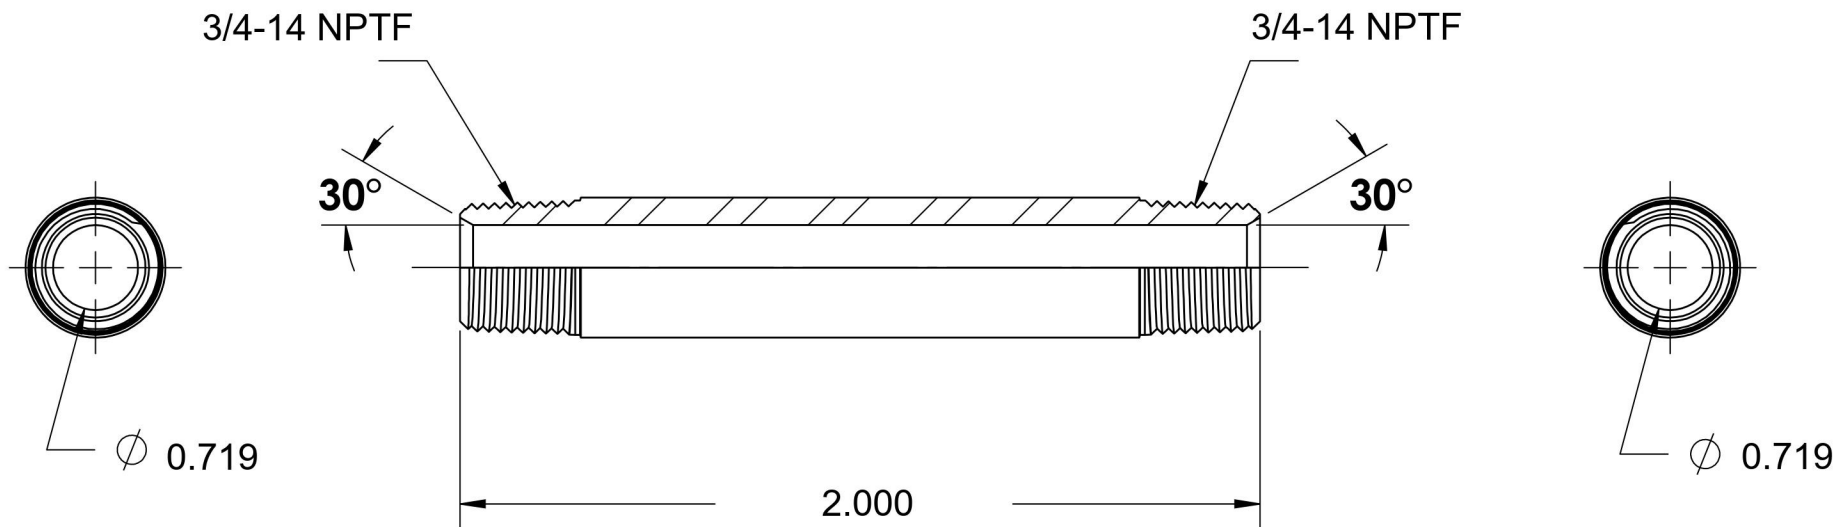

5404-N-12X2.000

Steel, SAE J514 Pipe Long Nipple, 3/4" Male NPTF 30° x 3/4" Male NPTF 30°

6701 Cochran Road
Solon, Ohio 44139
Phone: (440) 248-1880
Toll Free: 1-888-331-1523

Temperature Rating

-65°F to 500°F

Pressure Rating

5500 psi

Material

C1045/12L14 Steel

Finish

Trivalent Zinc

Industry Standards

SAE J514, SAE J476
ASTM B633

Series

5404-N

Series Description

SAE J514 Pipe Long Nipple