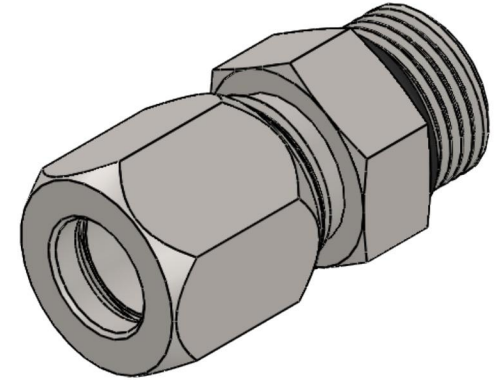

# C6400-08-06-O-SS

Stainless Steel, SAE J514 Flareless Tube Port Connector, 1/2" Flareless Bite Type x 9/16-18 Male ORB

6701 Cochran Road  
Solon, Ohio 44139  
Phone: (440) 248-1880  
Toll Free: 1-888-331-1523

<b>Temperature Rating</b>	<b>Material</b>	<b>Industry Standards</b> SAE J514, SAE J1926	<b>Series</b> C6400-O
-40°F to 250°F	316/316L Stainless		<b>Series Description</b> SAE J514 Flareless Tube Port Connector
<b>Pressure Rating</b>	<b>Finish</b>		
5000psi	Passivation		