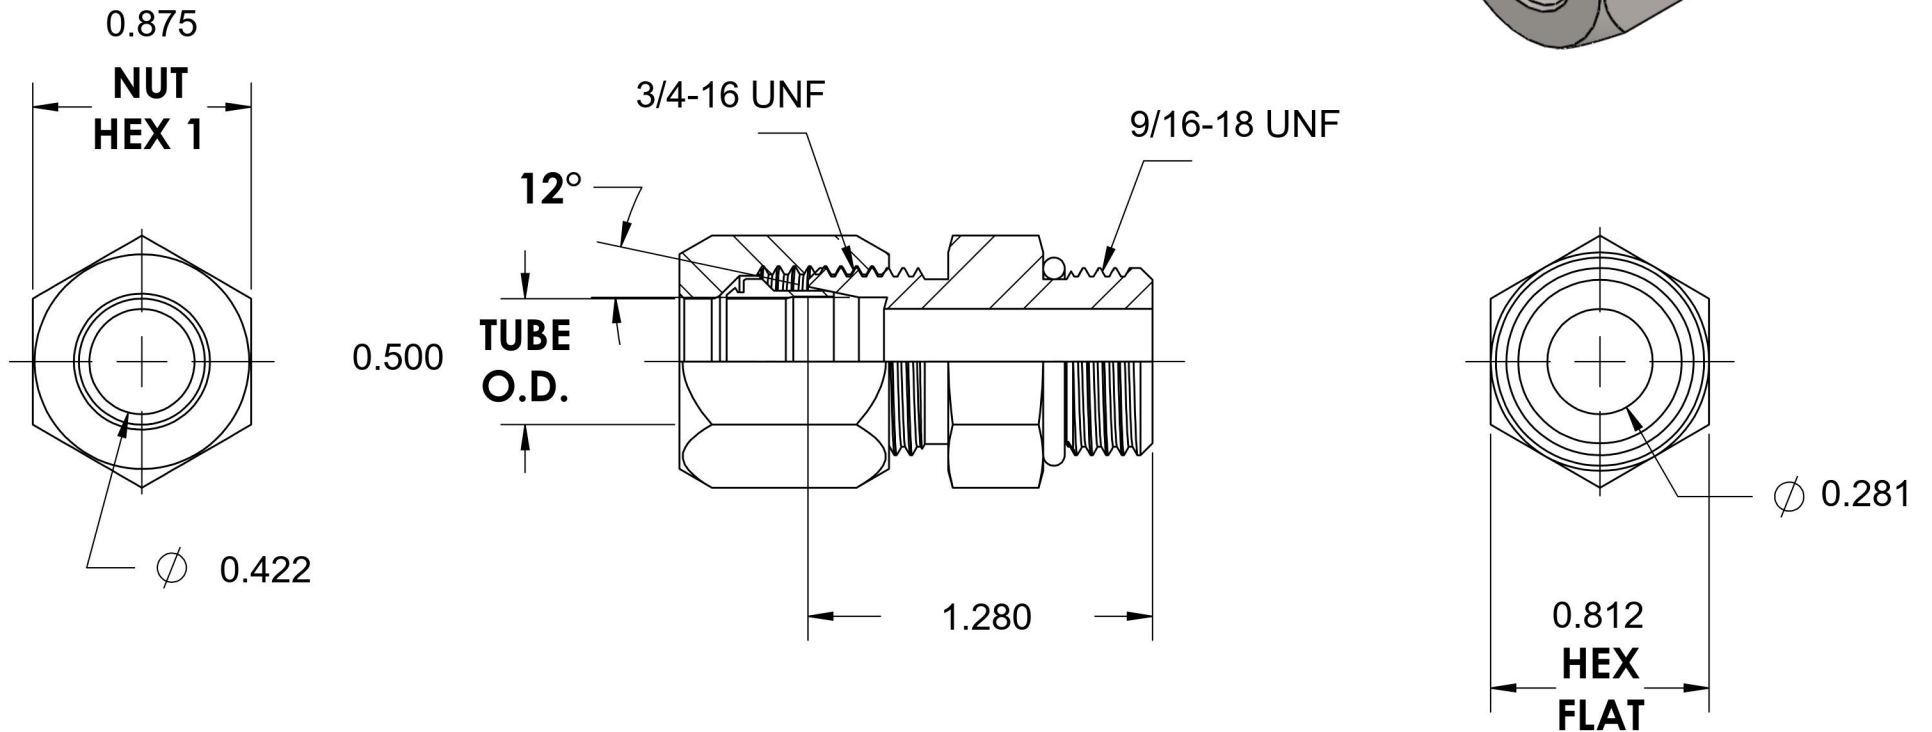

# C6400-08-06-O-SS

Stainless Steel, SAE J514 Flareless Tube Port Connector, 1/2" Flareless Bite Type x 9/16-18 Male ORB

6701 Cochran Road  
Solon, Ohio 44139  
Phone: (440) 248-1880  
Toll Free: 1-888-331-1523

<b>Temperature Rating</b>	<b>Material</b>	<b>Industry Standards</b> SAE J514, SAE J1926	<b>Series</b> C6400-O
-40°F to 250°F	316/316L Stainless		<b>Series Description</b> SAE J514 Flareless Tube Port Connector
<b>Pressure Rating</b>	<b>Finish</b>		
5000psi	Passivation		