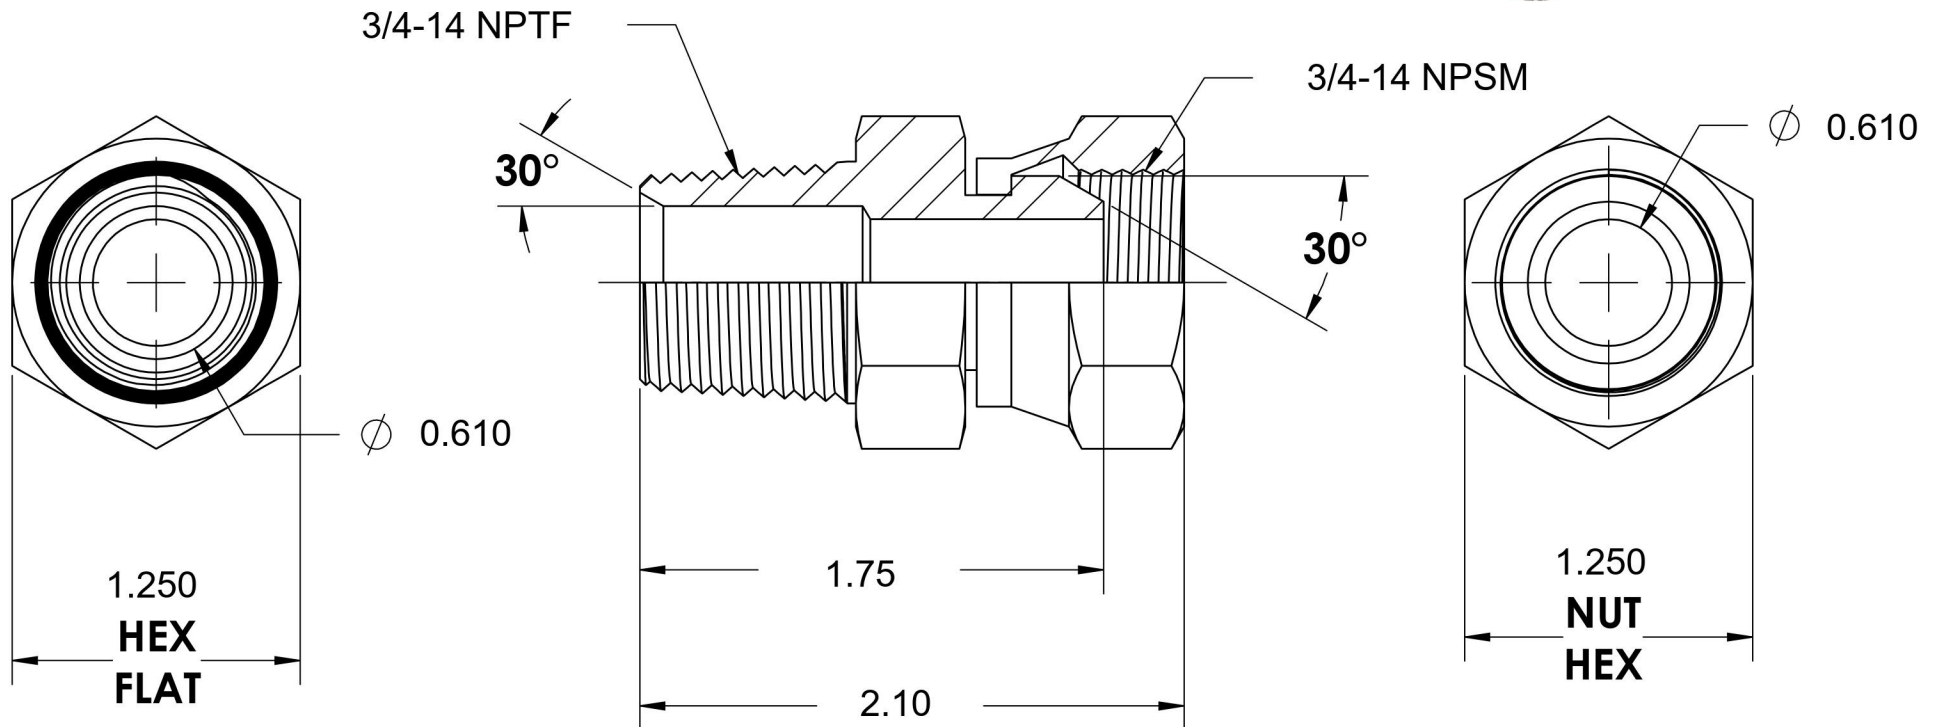

1404-12-12-SS

Stainless Steel, SAE J514 NPSM Swivel Male Connector, 3/4" Male NPTF 30° x 3/4" Female NPSM Swivel

6701 Cochran Road
Solon, Ohio 44139
Phone: (440) 248-1880
Toll Free: 1-888-331-1523

Temperature Rating	Material	Industry Standards	Series
-425°F to 1200°F	316/316L Stainless Steel	SAE J514, SAE J476	1404-SS
Pressure Rating	Finish		Series Description
4000 psi	Passivated		SAE J514 NPSM Swivel Male Connector