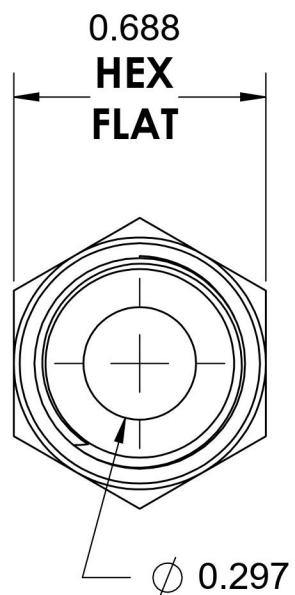

6401-06-02-O

Steel, SAE J1926 O-Ring Boss Male Adapter, 9/16-18 Male ORB x 1/8" Male NPTF 30°

6701 Cochran Road
Solon, Ohio 44139
Phone: (440) 248-1880
Toll Free: 1-888-331-1523

| | | | |
|---|--|---|--|
| Temperature Rating -40°F to 250°F | Material C1045 / 12L14 Steel | Industry Standards SAE J1926-3, SAE J476 SAE J515, ASTM B633 | Series 6401-O |
| Pressure Rating 6000 psi | Finish Trivalent Zinc | | Series Description SAE J1926 O-Ring Boss Male Adapter |