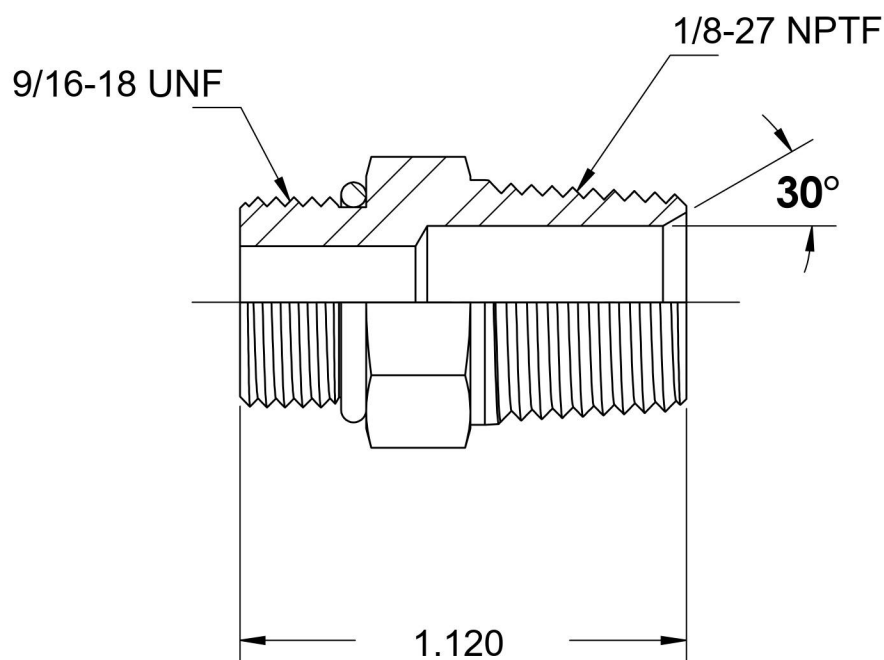

6401-06-02-O

Steel, SAE J1926 O-Ring Boss Male Adapter, 9/16-18 Male ORB x 1/8" Male NPTF 30°

6701 Cochran Road
Solon, Ohio 44139
Phone: (440) 248-1880
Toll Free: 1-888-331-1523

| | | | |
|---|--|---|--|
| Temperature Rating -40°F to 250°F | Material C1045 / 12L14 Steel | Industry Standards SAE J1926-3, SAE J476 SAE J515, ASTM B633 | Series 6401-O |
| Pressure Rating 6000 psi | Finish Trivalent Zinc | | Series Description SAE J1926 O-Ring Boss Male Adapter |