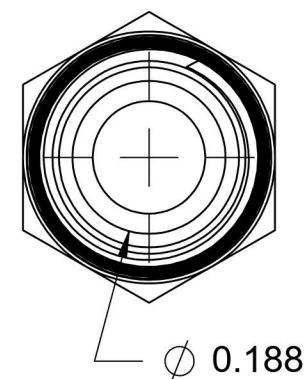

6401-06-02-O

Steel, SAE J1926 O-Ring Boss Male Adapter, 9/16-18 Male ORB x 1/8" Male NPTF 30°

6701 Cochran Road
Solon, Ohio 44139
Phone: (440) 248-1880
Toll Free: 1-888-331-1523

| | | | |
|---|--|---|--|
| Temperature Rating -40°F to 250°F | Material C1045 / 12L14 Steel | Industry Standards SAE J1926-3, SAE J476 SAE J515, ASTM B633 | Series 6401-O |
| Pressure Rating 6000 psi | Finish Trivalent Zinc | | Series Description SAE J1926 O-Ring Boss Male Adapter |