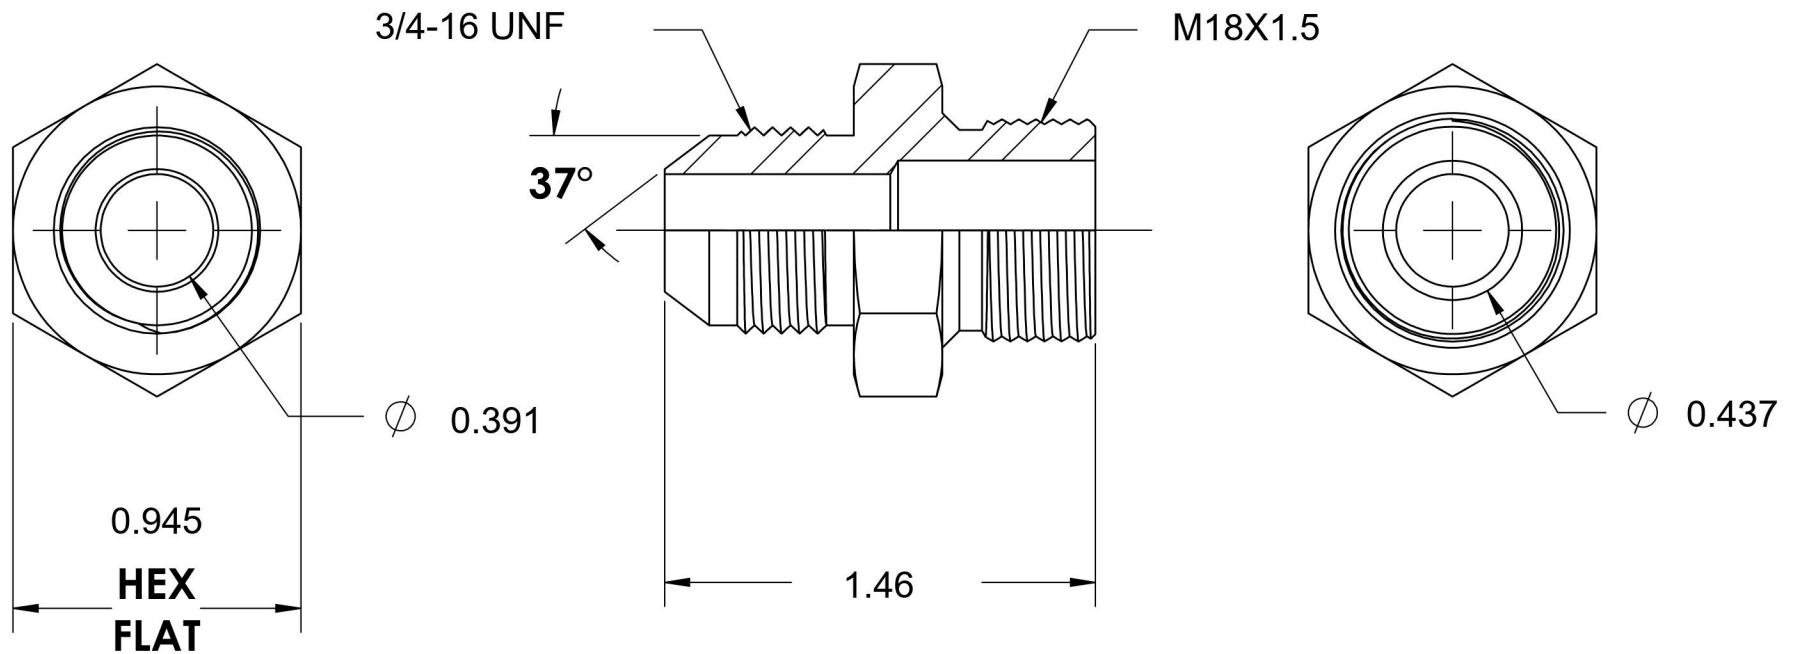

7005-08-18

Steel, SAE J514 37° Flare Male Metric Port/Line Connector, 1/2" Male JIC x M18X1.5 Male Metric 60° Line/Port

6701 Cochran Road
Solon, Ohio 44139
Phone: (440) 248-1880
Toll Free: 1-888-331-1523

Temperature Rating	Material	Industry Standards	Series
-65°F to 500°F	C1045/12L14 Steel	SAE J514, ISO 9974	7005
Pressure Rating	Finish	ASTM B633	Series Description
6000 psi	Trivalent Zinc		SAE J514 37° Flare Male Metric Port/Line Connector